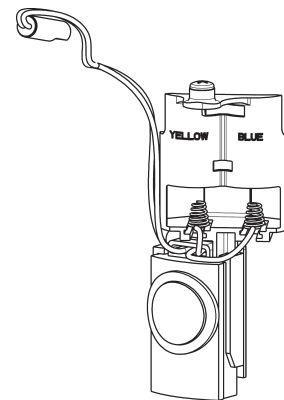

AC Power Adapter
240.747.00.1