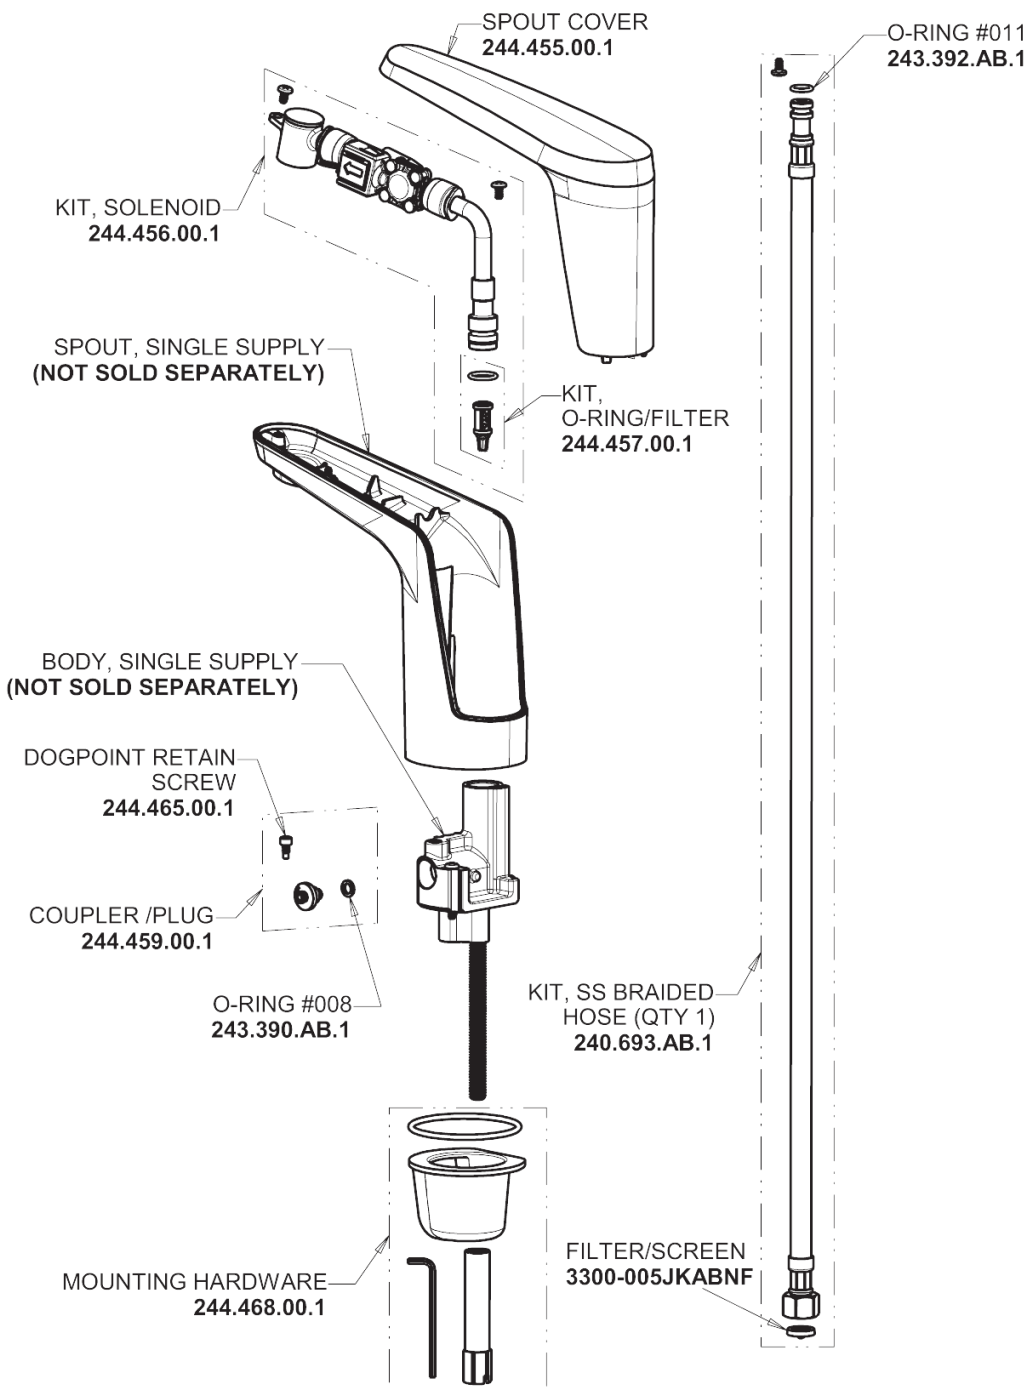

Repair Parts

E80-A11D-41ABCP

E-Tronic 80 Sink Faucet with Dual Beam Infrared Sensor

CHICAGO FAUCETS®

Geberit Group

E-Tronic 80 Single Supply Base

Base Parts:

0.35 GPM (1.3 L/min) Pressure
Compensating Econo-Flo™
Non-aerating Spray Outlet
243.698.AB.1