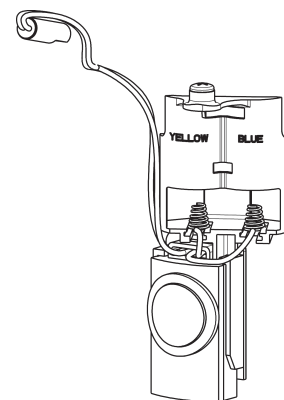

CR-P2 6V Lithium Battery
242.560.00.1