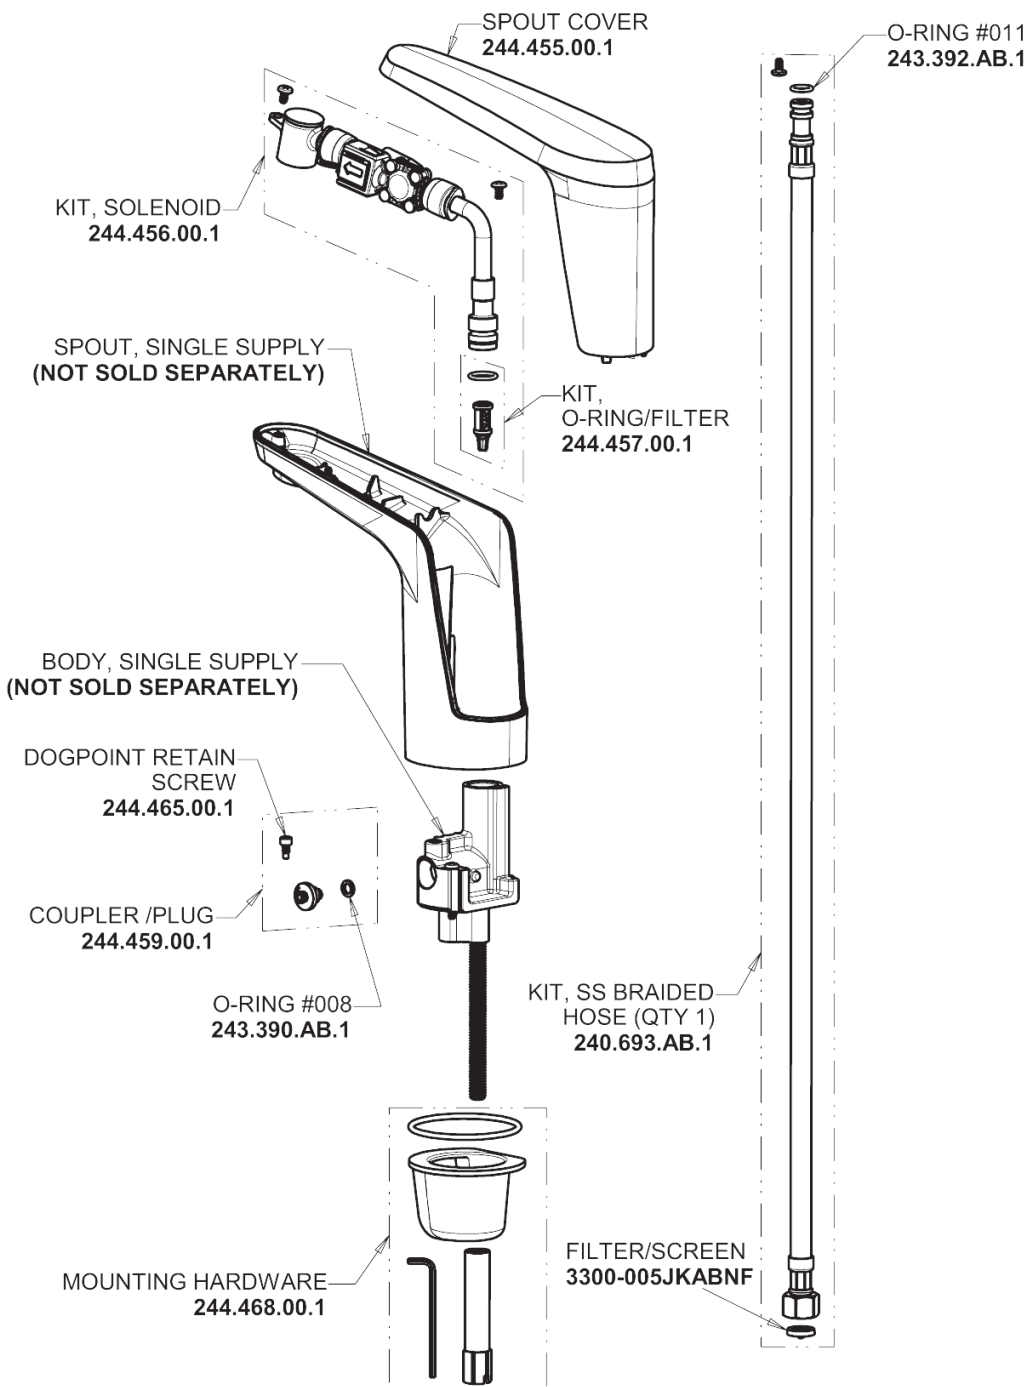

Repair Parts

E80-A11D-11ABCP

E-Tronic 80 Sink Faucet with Dual Beam Infrared Sensor

CHICAGO FAUCETS®

Geberit Group

E-Tronic 80 Single Supply Base

Base Parts:

0.35 GPM (1.3 L/min) Pressure
Compensating Econo-Flo™
Non-aerating Spray Outlet
243.698.AB.1