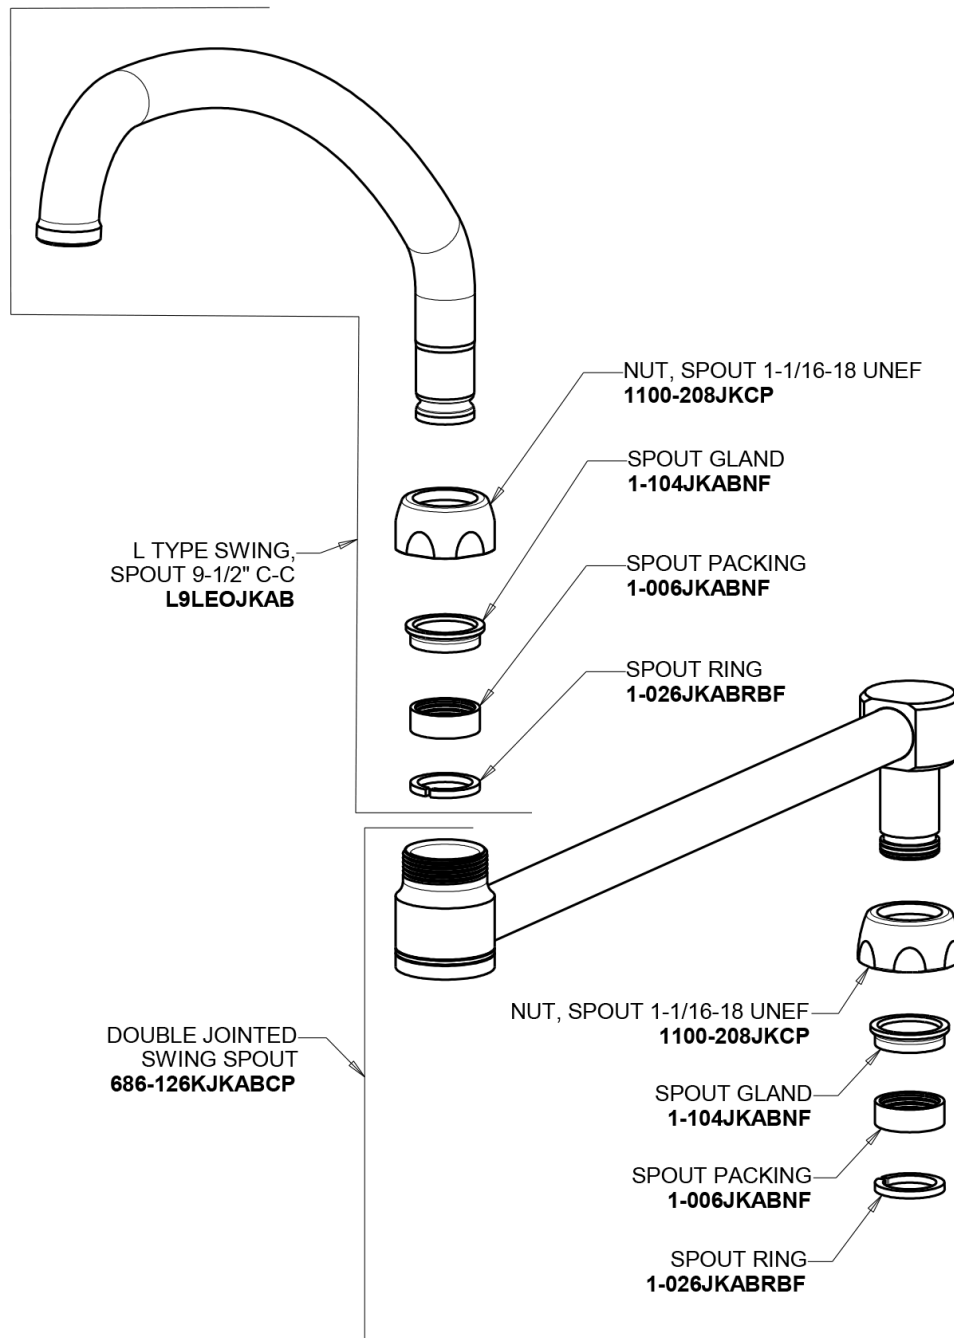

Repair Parts

DJ21LEOJKABCP

CHICAGO FAUCETS®

Geberit Group

21" Double-Jointed Swing Spout (Less Outlet)
DJ21LEOJKABCP

For Technical Assistance:

Phone: 800-TEC-TRUE (832-8783)

Email: techsupport.us@chicagofaucets.com