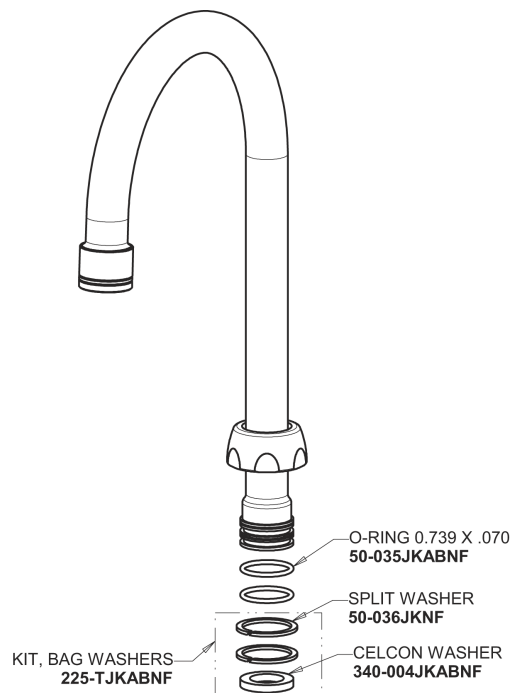

# Repair Parts

985-BCP

Turret with Single Inlet Cold Water Faucet

## Base Parts:

## 5-1/4" Rigid/Swing Gooseneck Spout GN2BJKABCP

## 4-Arm Handle with 'CW' Index Button 204-CWJKCP