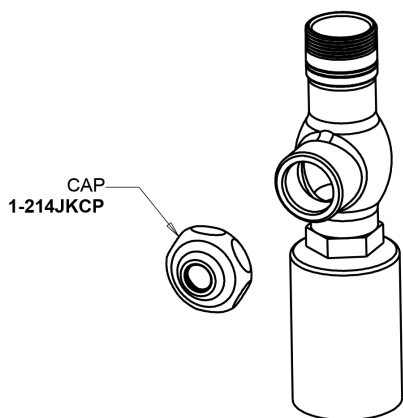

# Repair Parts

985-BCP

Turret with Single Inlet Cold Water Faucet

## Base Parts:

## 4-Arm Handle with 'CW' Index Button 204-CWJKCP