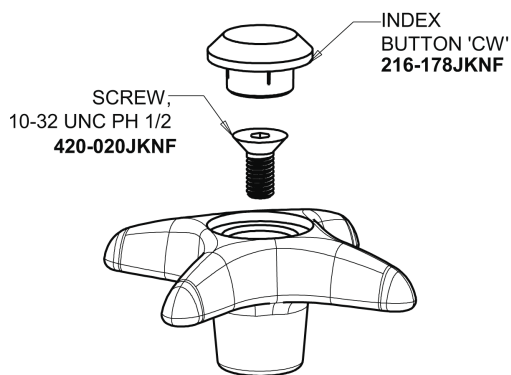

4-Arm Handle with 'CW' Index Button 204-CWJKCP

Slow-Compression Cartridge (left hand) 217-XTLHJKABNF

For Technical Assistance:

Phone: 800-TEC-TRUE (832-8783)

Email: techsupport.us@chicagofaucets.com

2100 South Clearwater Drive

Des Plaines, IL 60018

Phone: 847-803-5000

chicagofaucets.com