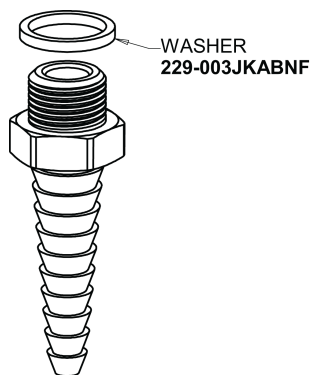

Serrated Hose Nozzle E7JKCP