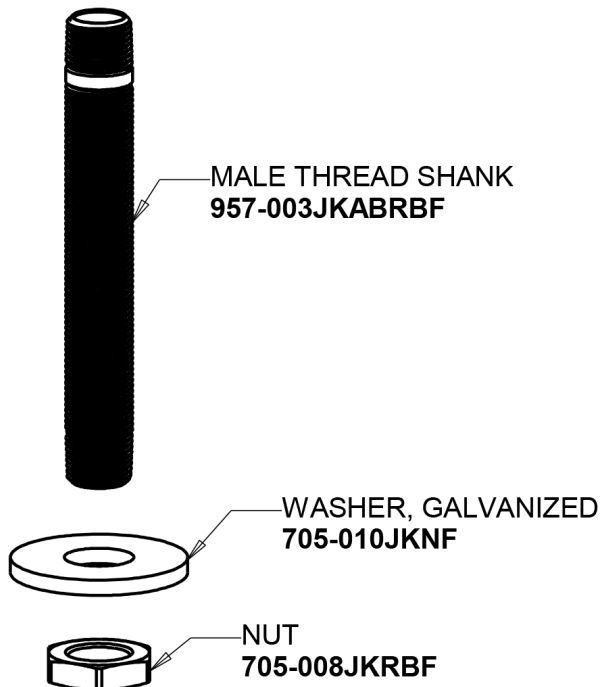

Repair Parts

982-WSV909LEB

Turret with Two Ball Valves @ 90°

CHICAGO FAUCETS®

Geberit Group

Turret with Two Side Outlets at 90°

Base Parts:

909-LEBCP

Shank Assembly
957-003JKABRBF

For Technical Assistance:

Phone: 800-TEC-TRUE (832-8783)

Email: techsupport.us@chicagofaucets.com

2100 South Clearwater Drive

Des Plaines, IL 60018

Phone: 847-803-5000

chicagofaucets.com