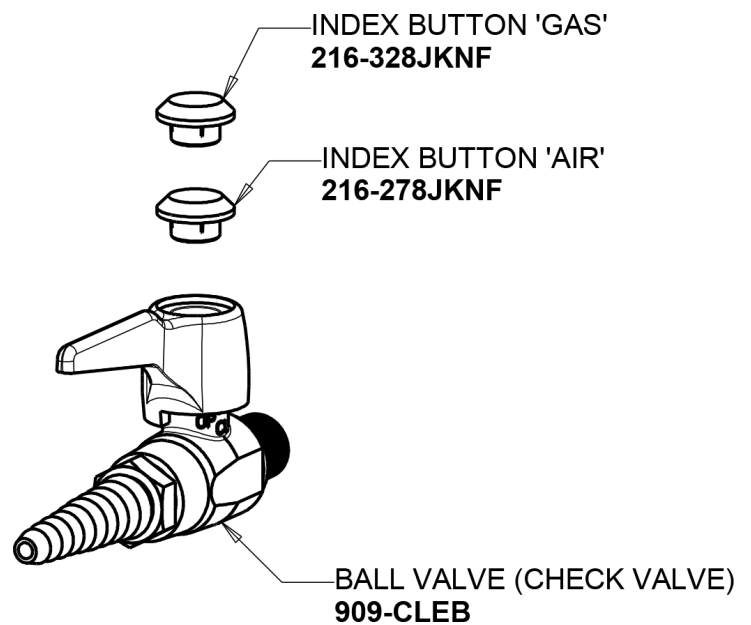

Repair Parts

982-VP909CAGCP

Turret with Two Ball Valves @ 90° with Check

CHICAGO FAUCETS®

Geberit Group

Base Parts:

Ball Valve with Check 909-CAGCP

For Technical Assistance: