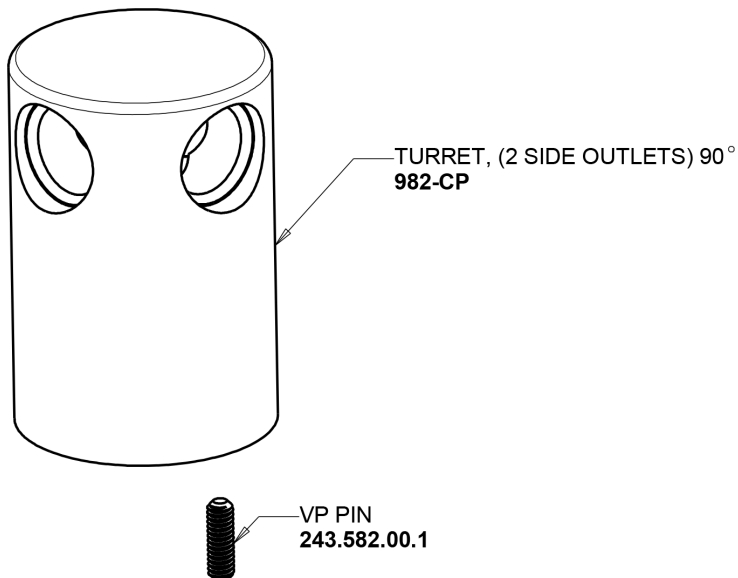

Repair Parts

982-VP909CAGCP

Turret with Two Ball Valves @ 90° with Check

CHICAGO FAUCETS®

Geberit Group

Base Parts:

Ball Valve with Check 909-CAGCP

For Technical Assistance: