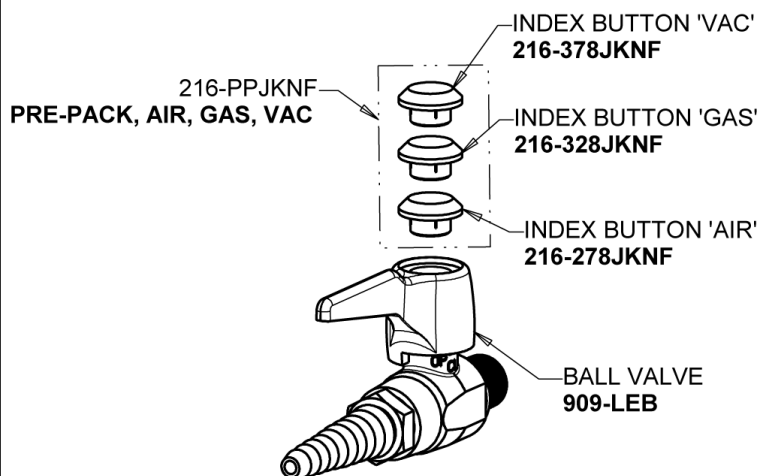

# Repair Parts

982-909AGVCP

Turret with Two Ball Valves @ 90°

# CHICAGO FAUCETS®

Geberit Group

Turret with Two Side Outlets at 90°

## Base Parts:

Ball Valve  
909-AGVCP