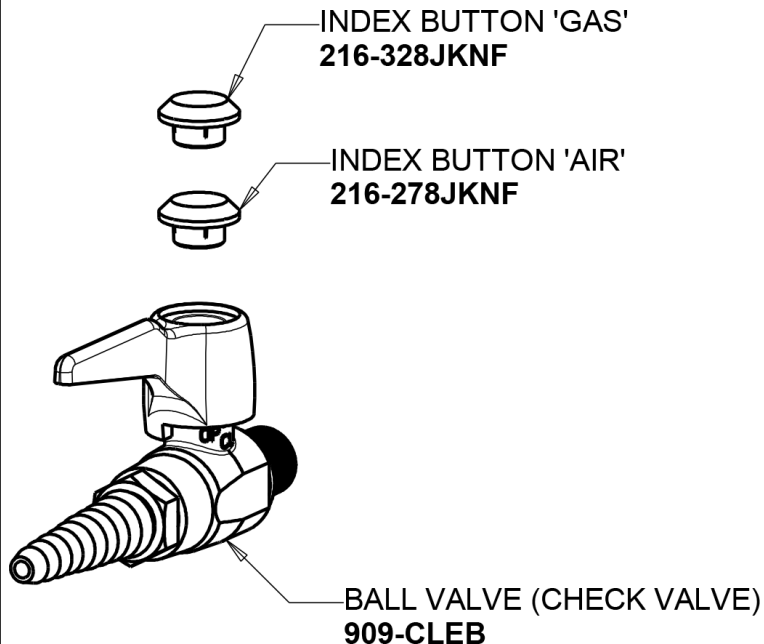

Repair Parts

981-WS909CAGCP

Turret with Two Ball Valves @ 180° with Check

CHICAGO FAUCETS®

Geberit Group

Turret with Two Side Outlets at 180°

Base Parts:

Ball Valve with Check
909-CAGCP