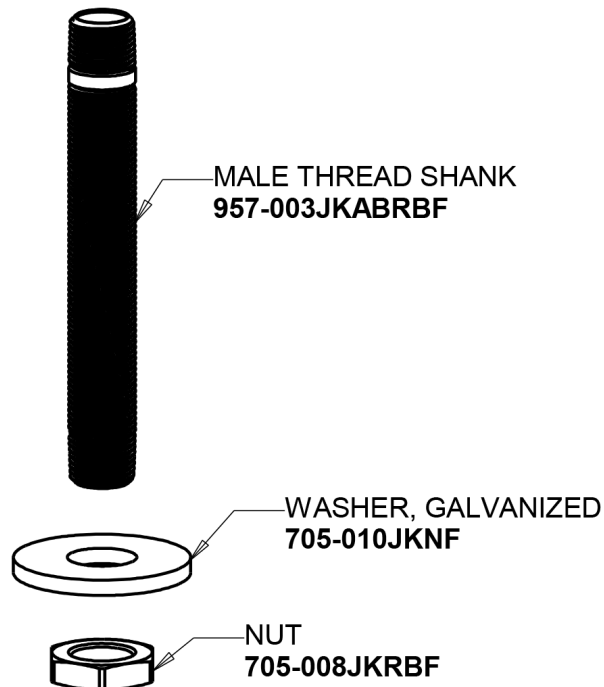

Repair Parts

981-WS909CAGCP

Turret with Two Ball Valves @ 180° with Check

CHICAGO FAUCETS®

Geberit Group

Turret with Two Side Outlets at 180°

Base Parts:

Ball Valve with Check
909-CAGCP

Shank Assembly
957-003KJKABRBF

For Technical Assistance:

Phone: 800-TEC-TRUE (832-8783)

Email: techsupport.us@chicagofaucets.com

2100 South Clearwater Drive

Des Plaines, IL 60018

Phone: 847-803-5000

chicagofaucets.com