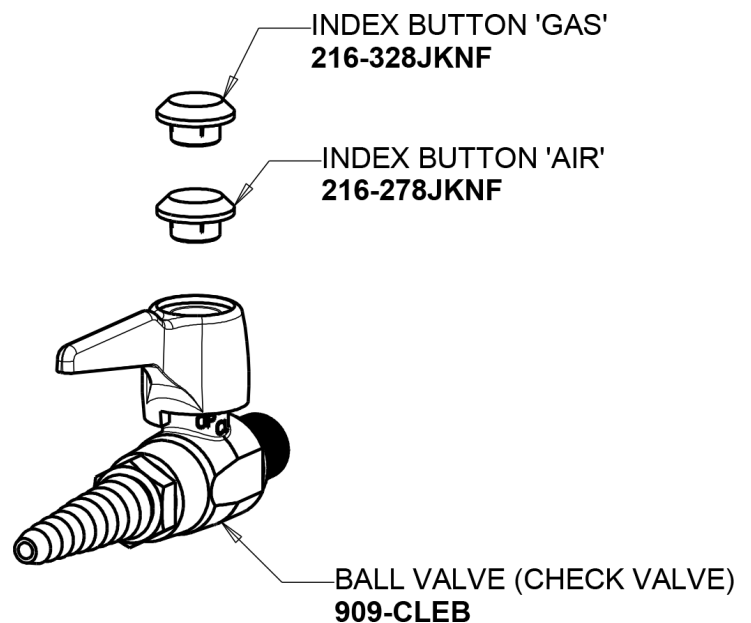

Repair Parts

981-909CAGCP

Turret with Two Ball Valves @ 180° and Check

CHICAGO FAUCETS®

Geberit Group

Turret with Two Side Outlets at 180°

Base Parts:

Ball Valve with Check
909-CAGCP