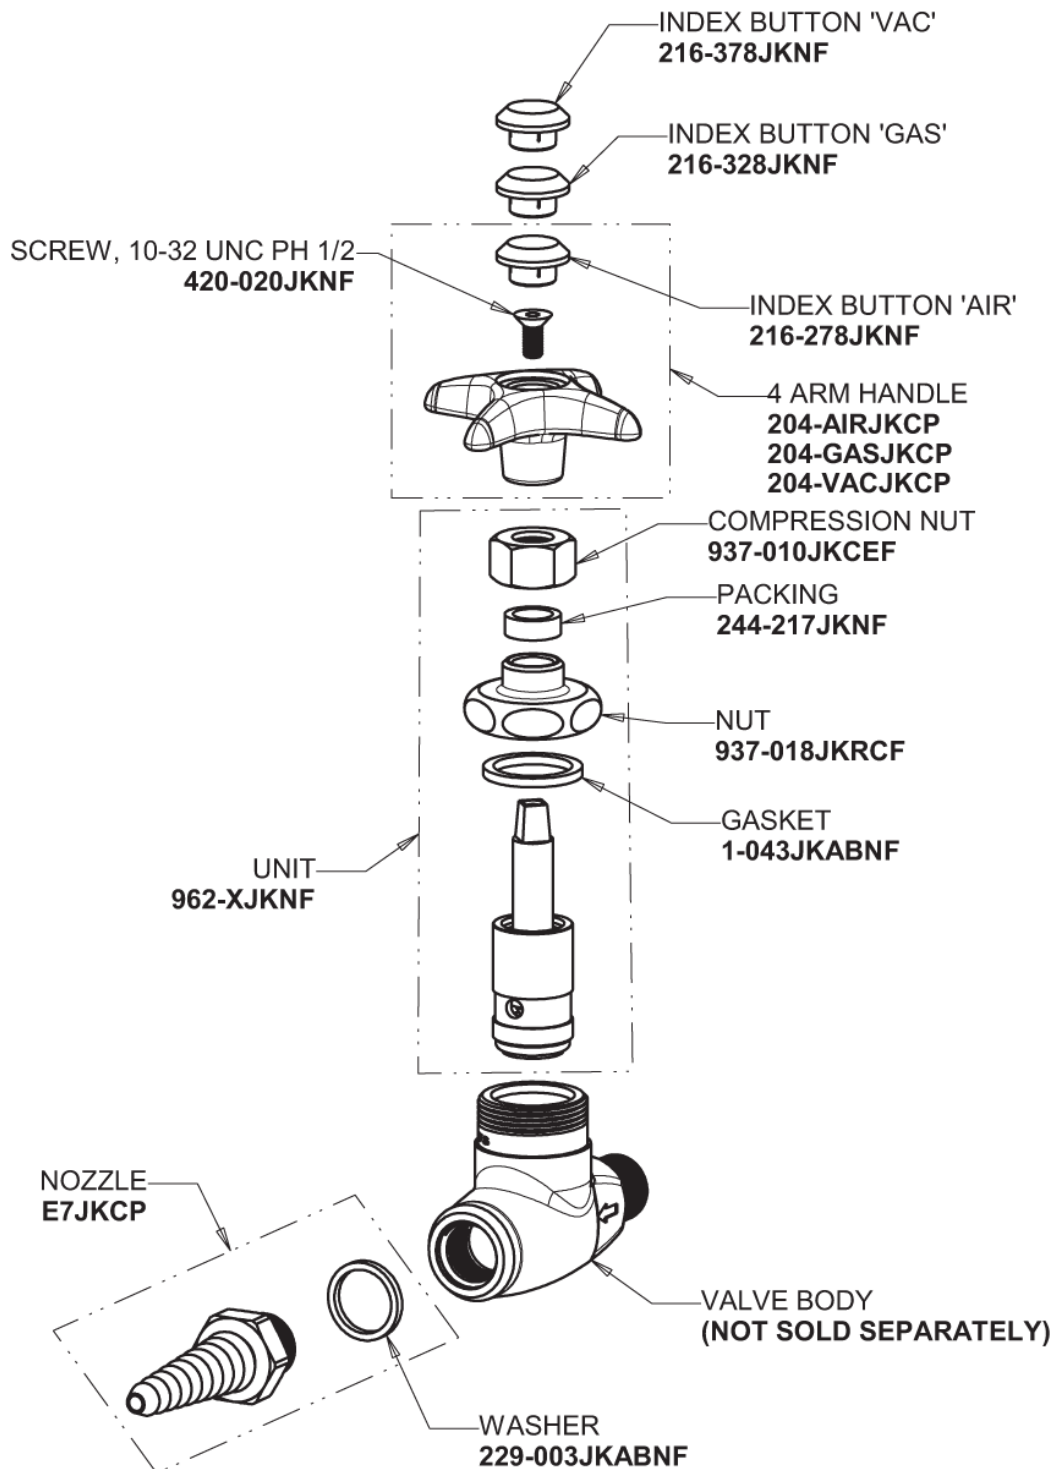

# Repair Parts

980-937CHAGVCP

Turret with Single Needle Valve

# CHICAGO FAUCETS®

Geberit Group

Needle Valve  
937-CHAGVCP

Turret with One Side Outlet  
**Base Parts:**