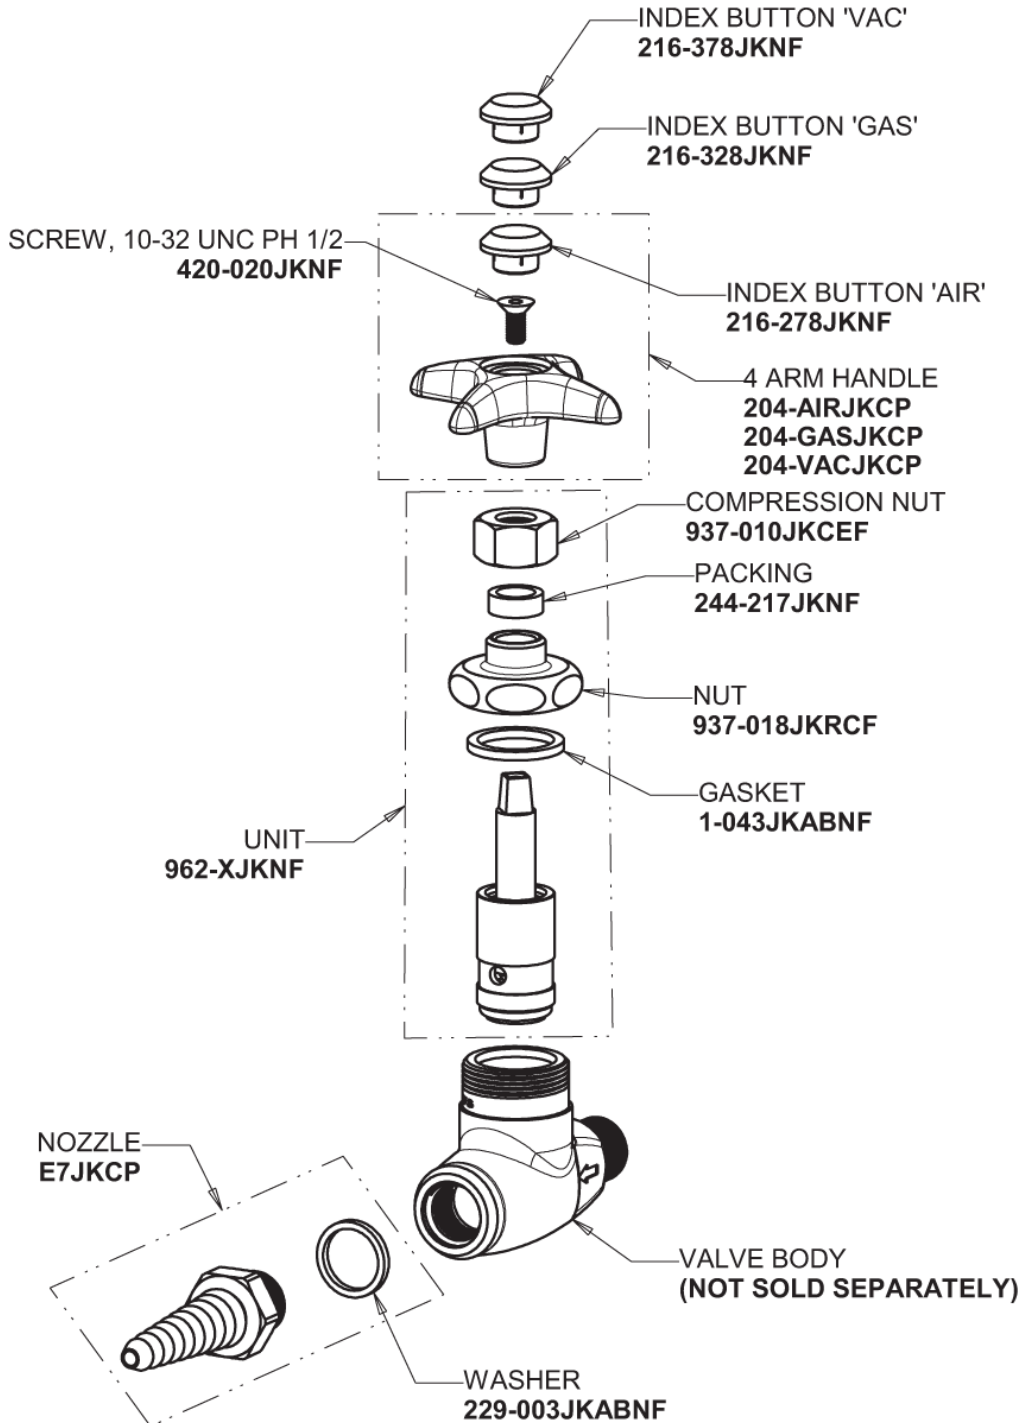

Repair Parts

980-937CH957-3KAGV

Turret with Single Needle Valve

CHICAGO FAUCETS®

Geberit Group

Needle Valve
937-CHAGVCP

Turret with One Side Outlet
Base Parts:

Shank Assembly
957-003KJKABRBF