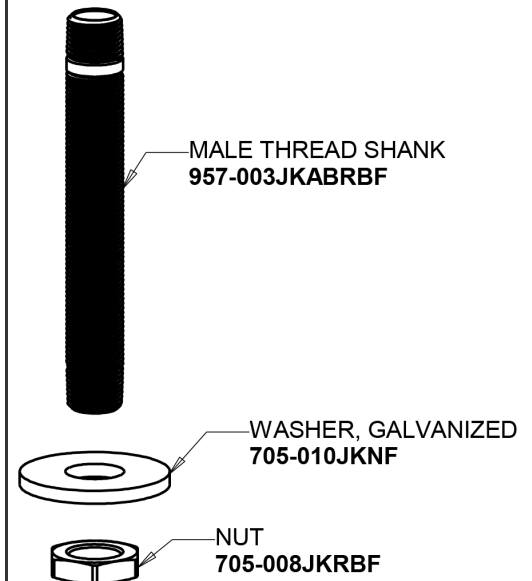

Repair Parts

980-937CH957-3KAGV

Turret with Single Needle Valve

CHICAGO FAUCETS®

Geberit Group

Needle Valve
937-CHAGVCP

Turret with One Side Outlet
Base Parts:

Shank Assembly
957-003KJKABRBF