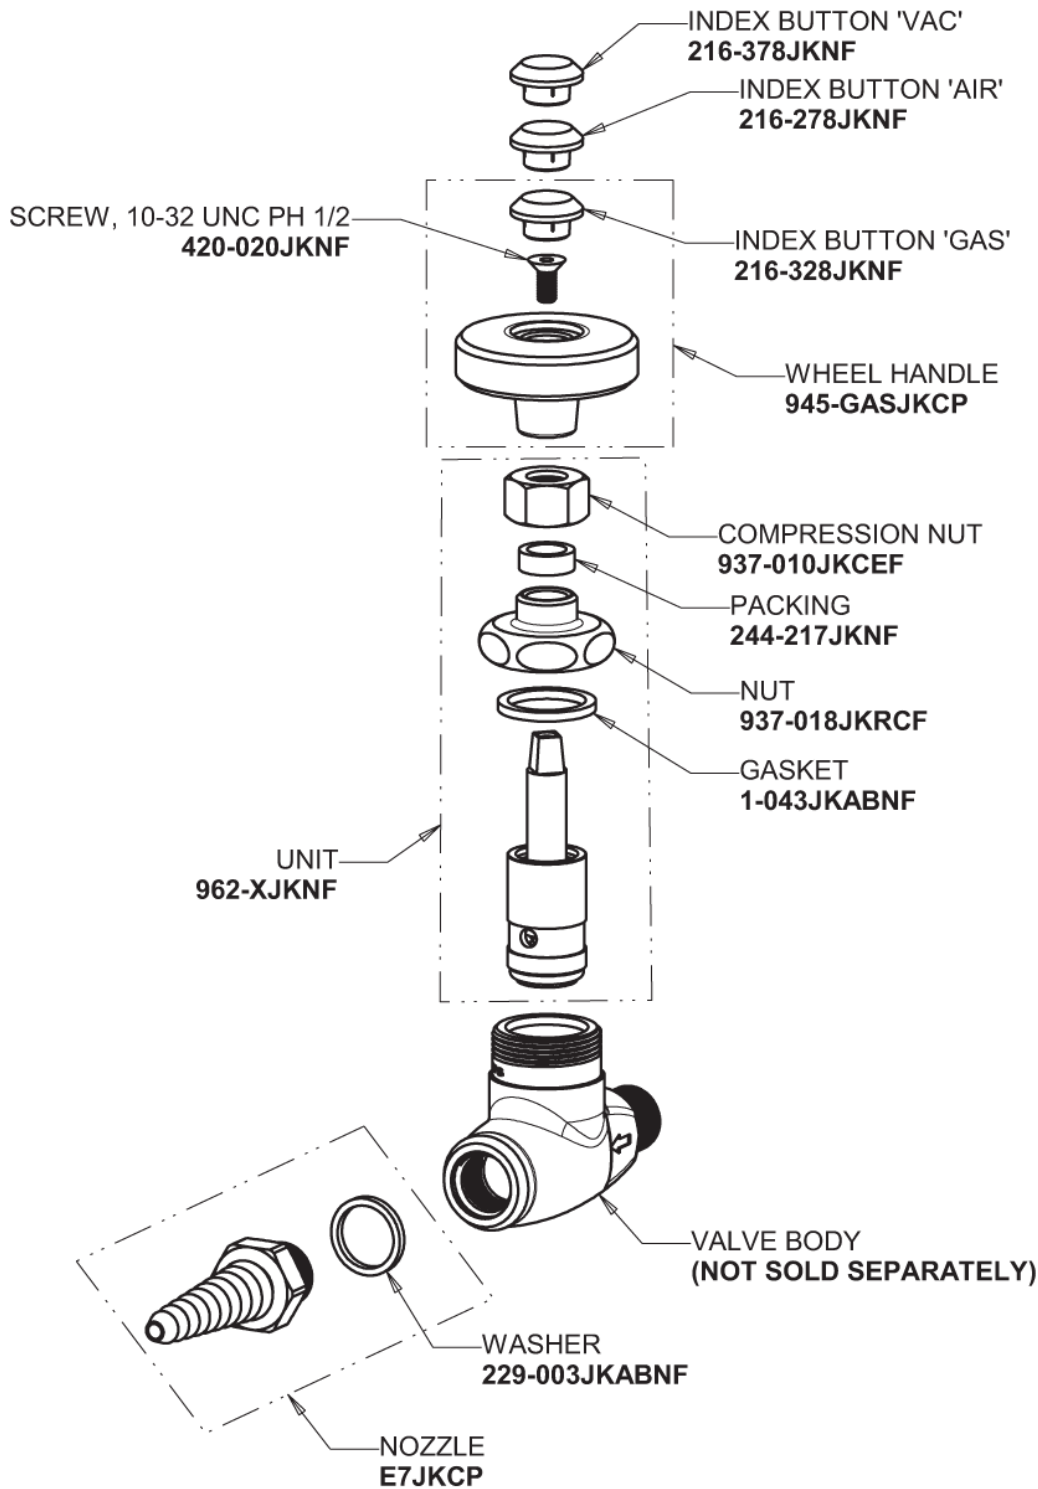

Repair Parts

937-WHAGVCP

Needle Valve

CHICAGO FAUCETS®

Geberit Group

Straight laboratory needle valve
937-WHAGVCP

For Technical Assistance:

Phone: 800-TEC-TRUE (832-8783)