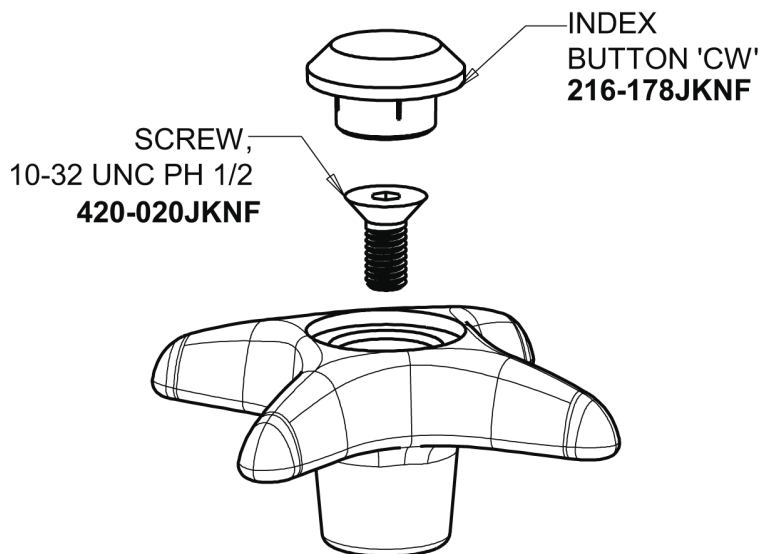

Repair Parts

937-LEO

Single Cold Water Straight Valve

CHICAGO FAUCETS®

Geberit Group

937 Series Valve

Base Parts:

4-Arm Handle with 'CW' Index Button
204-CWJKCP