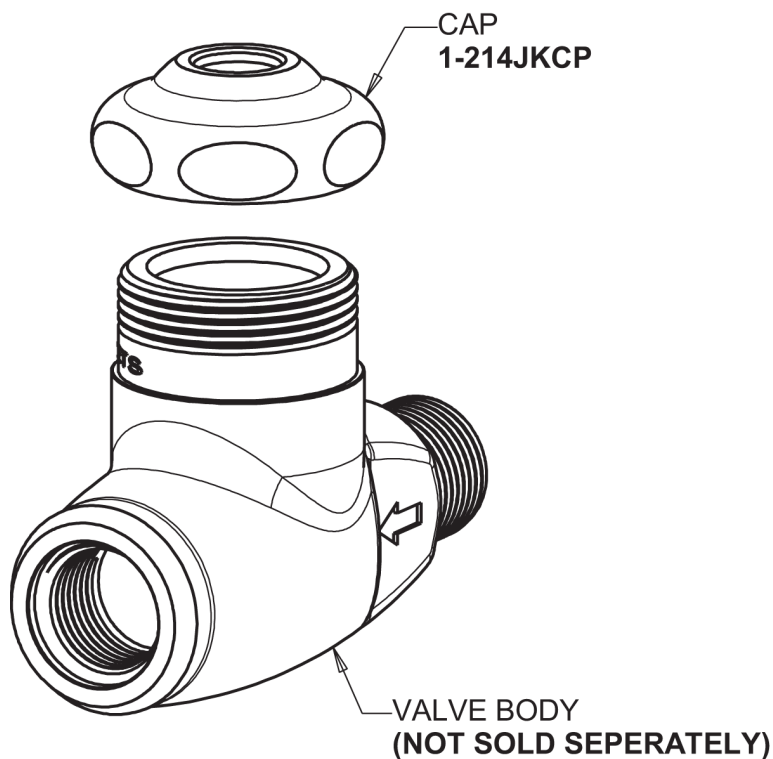

Repair Parts

937-LEO

Single Cold Water Straight Valve

CHICAGO FAUCETS®

Geberit Group

937 Series Valve

Base Parts:

4-Arm Handle with 'CW' Index Button
204-CWJKCP