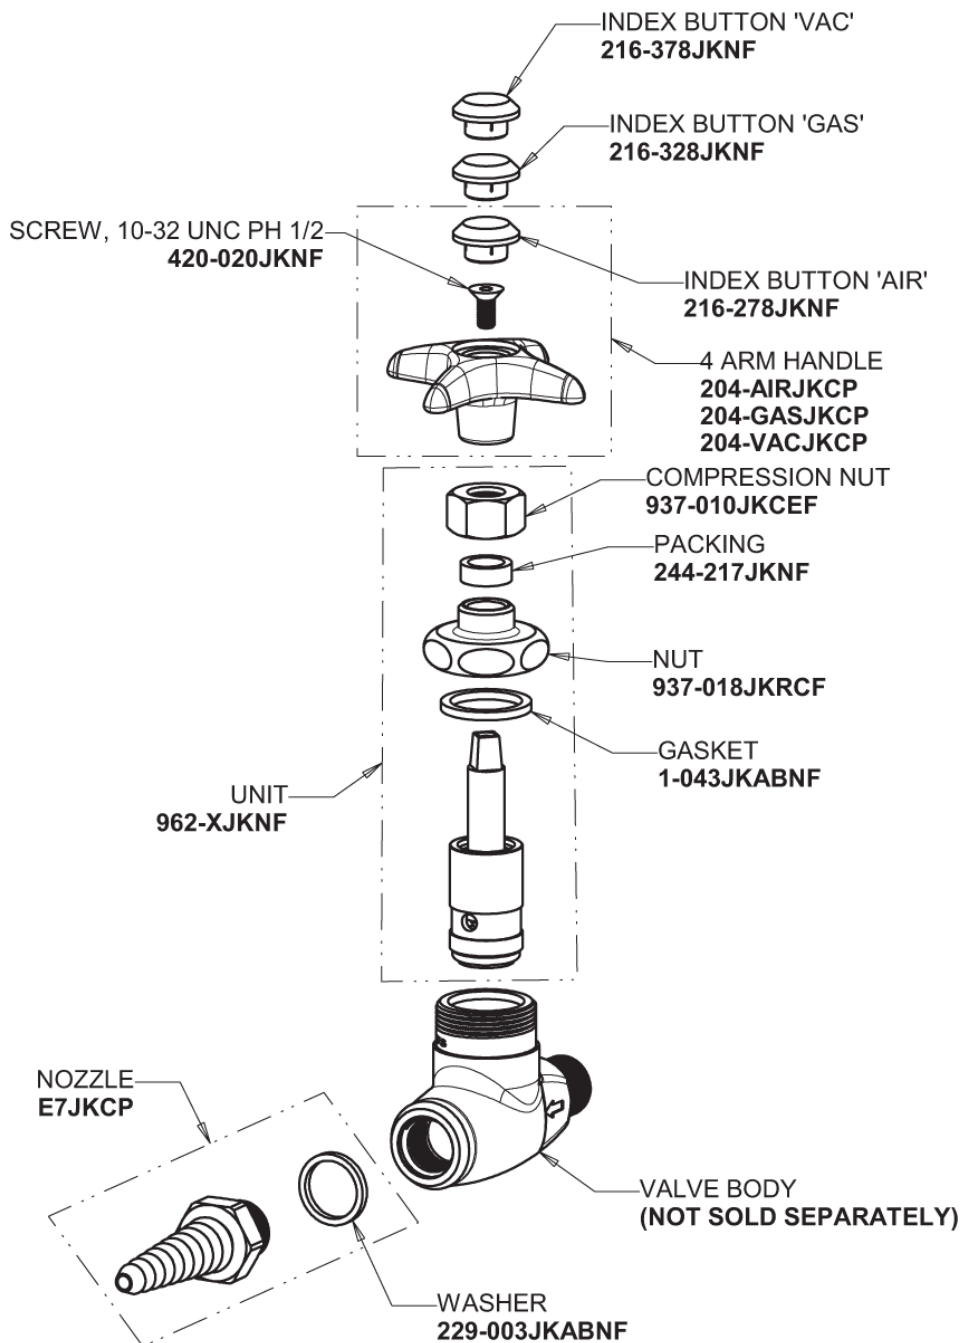

# Repair Parts

937-CHAGVCP

Needle Valve

# CHICAGO FAUCETS®

Geberit Group

Needle Valve  
937-CHAGVCP