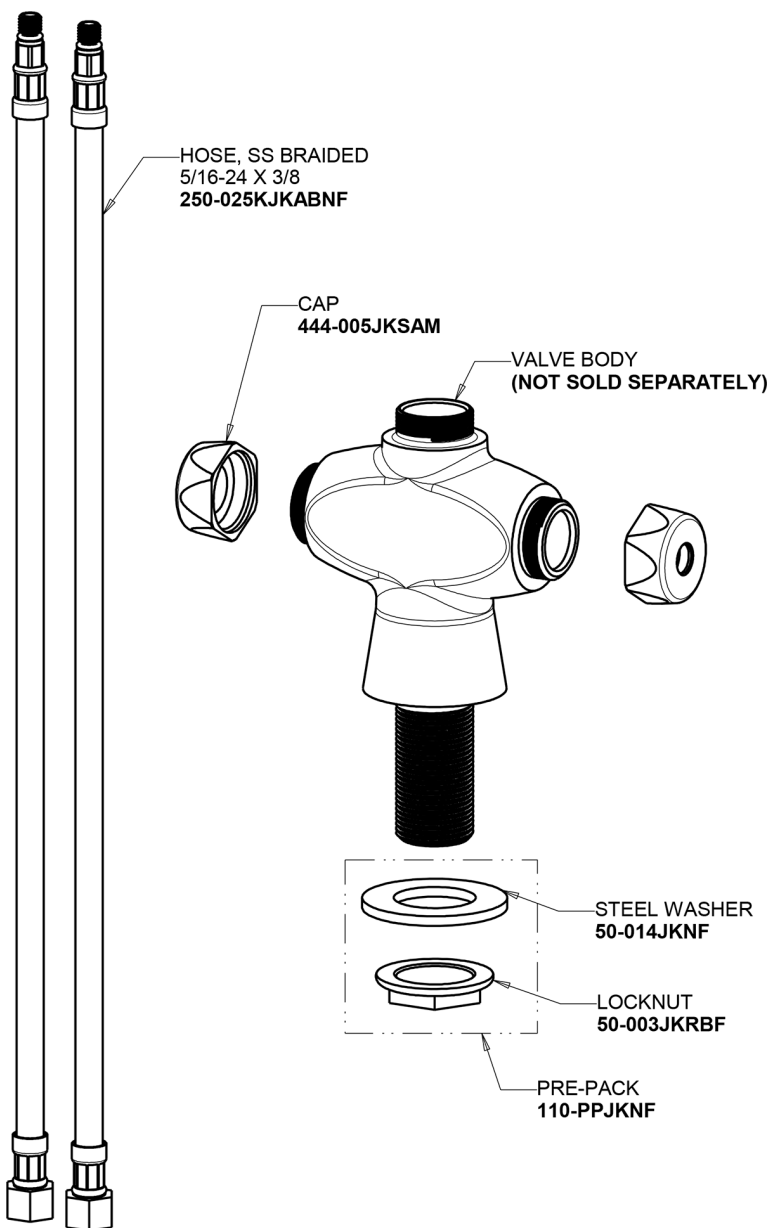

Repair Parts

930-SAM

Hot and Cold Water Mixing Faucet with Vacuum Breaker and
Chemical Resistant Satin Antimicrobial Finish

**CHICAGO
FAUCETS**

a Geberit company

Base Parts:

6" Vacuum Breaker Swing Spout GN2BVBJKSAM

930-SAM

Hot and Cold Water Mixing Faucet with Vacuum Breaker and
Chemical Resistant Satin Antimicrobial Finish

**CHICAGO
FAUCETS** 

a Geberit company

4-Arm Handle
204-PRJKSAM

Serrated Hose Nozzle
E7JKSAM

Slow-Compression Cartridge (pair)
217-XTLHJKABNF (left)
217-XTRHJKABNF (right)