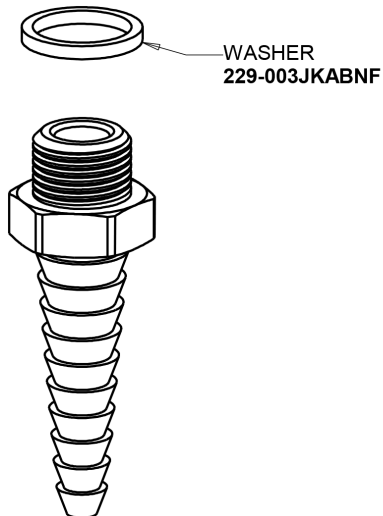

Repair Parts

930-SAM

Hot and Cold Water Mixing Faucet with Vacuum Breaker and
Chemical Resistant Satin Antimicrobial Finish

**CHICAGO
FAUCETS**

a Geberit company

Base Parts:

6" Vacuum Breaker Swing Spout GN2BVBJKSAM

930-SAM

Hot and Cold Water Mixing Faucet with Vacuum Breaker and
Chemical Resistant Satin Antimicrobial Finish

**CHICAGO
FAUCETS** 

a Geberit company

4-Arm Handle
204-PRJKSAM

Serrated Hose Nozzle
E7JKSAM

Slow-Compression Cartridge (pair)
217-XTLHJKABNF (left)
217-XTRHJKABNF (right)