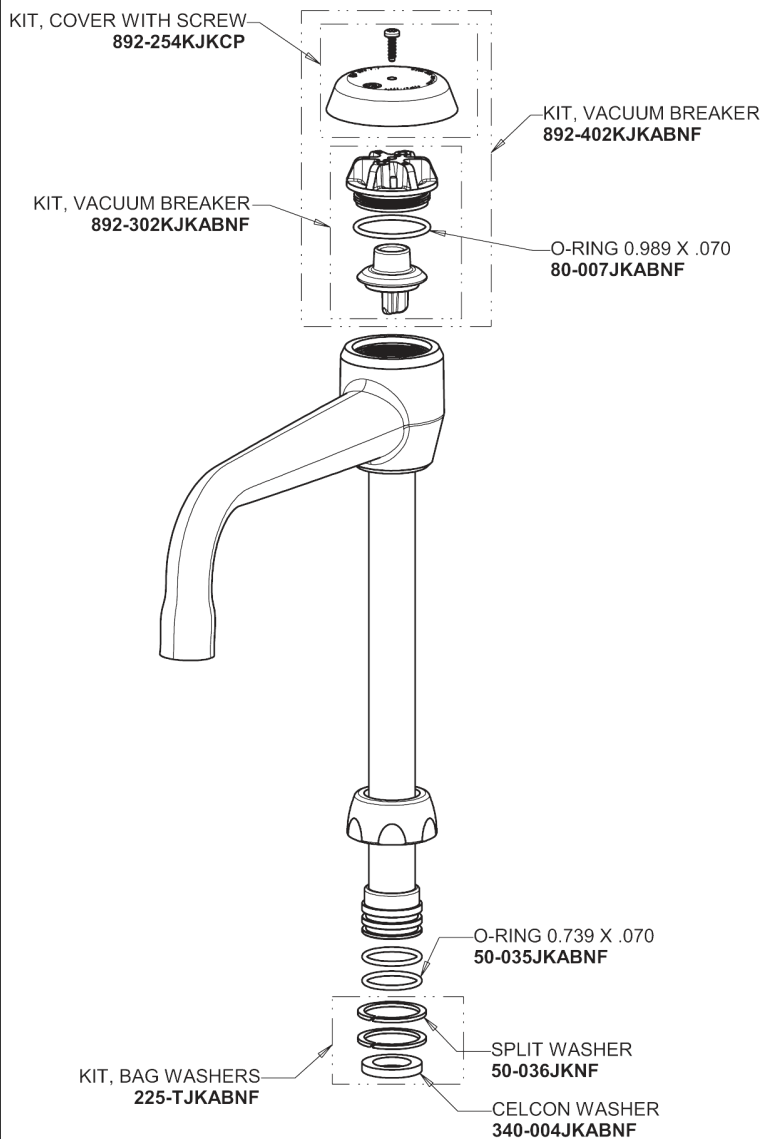

Repair Parts

930-SAM

Hot and Cold Water Mixing Faucet with Vacuum Breaker and
Chemical Resistant Satin Antimicrobial Finish

**CHICAGO
FAUCETS**

a Geberit company

Base Parts:

6" Vacuum Breaker Swing Spout GN2BVBJKSAM

930-SAM

Hot and Cold Water Mixing Faucet with Vacuum Breaker and
Chemical Resistant Satin Antimicrobial Finish

**CHICAGO
FAUCETS** 

a Geberit company

4-Arm Handle
204-PRJKSAM

Serrated Hose Nozzle
E7JKSAM

Slow-Compression Cartridge (pair)
217-XTLHJKABNF (left)
217-XTRHJKABNF (right)