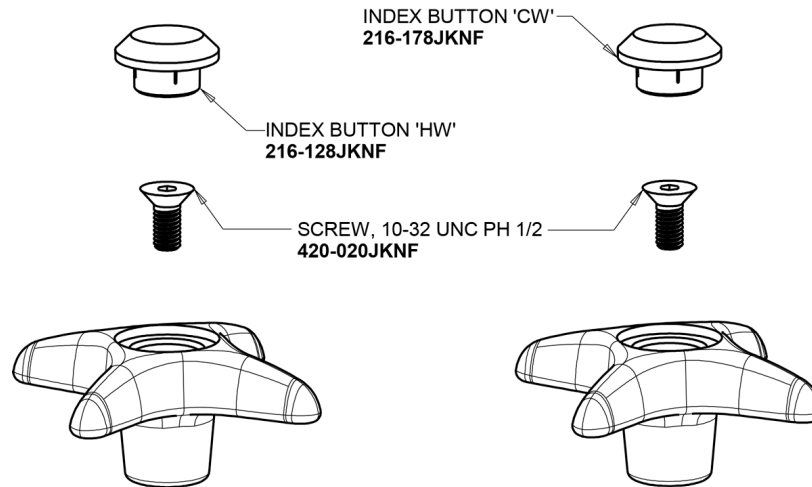

Repair Parts

930-SAM

Hot and Cold Water Mixing Faucet with Vacuum Breaker and
Chemical Resistant Satin Antimicrobial Finish

**CHICAGO
FAUCETS**

a Geberit company

Base Parts:

6" Vacuum Breaker Swing Spout GN2BVBJKSAM

930-SAM

Hot and Cold Water Mixing Faucet with Vacuum Breaker and
Chemical Resistant Satin Antimicrobial Finish

**CHICAGO
FAUCETS** 

a Geberit company

4-Arm Handle
204-PRJKSAM

Serrated Hose Nozzle
E7JKSAM

Slow-Compression Cartridge (pair)
217-XTLHJKABNF (left)
217-XTRHJKABNF (right)