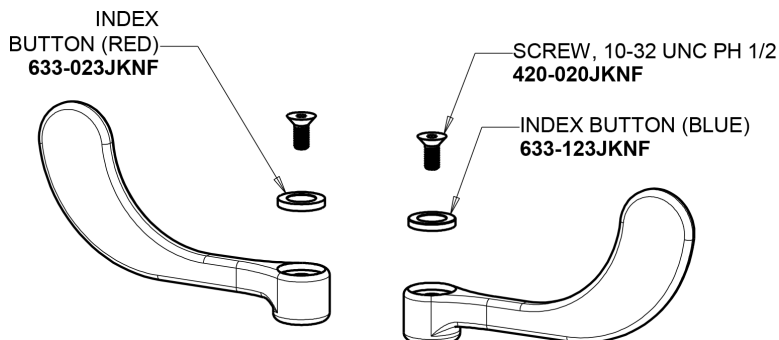

# Repair Parts

930-GN8BVBE7-317XK

Hot and Cold Water Mixing Faucet with Vacuum Breaker

a Geberit company

4" Wristblade Handle  
317-PRJKCP

Serrated Hose Nozzle  
E7JKCP

Ceramic 1/4-Turn Cartridge (pair)  
1-099XKJKABNF (right)  
1-100XKJKABNF (left)