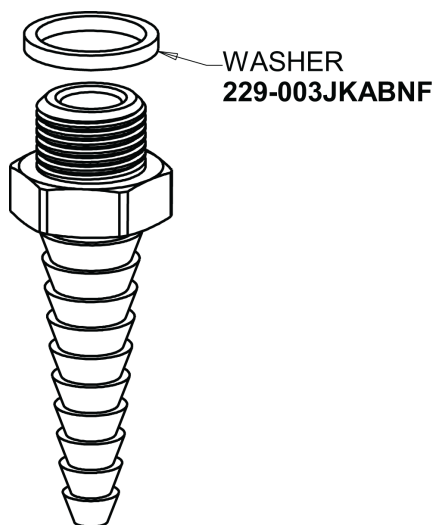

# Repair Parts

930-GN8BVBE7-317XK

Hot and Cold Water Mixing Faucet with Vacuum Breaker

a Geberit company

4" Wristblade Handle  
317-PRJKCP

Serrated Hose Nozzle  
E7JKCP

Ceramic 1/4-Turn Cartridge (pair)  
1-099XKJKABNF (right)  
1-100XKJKABNF (left)