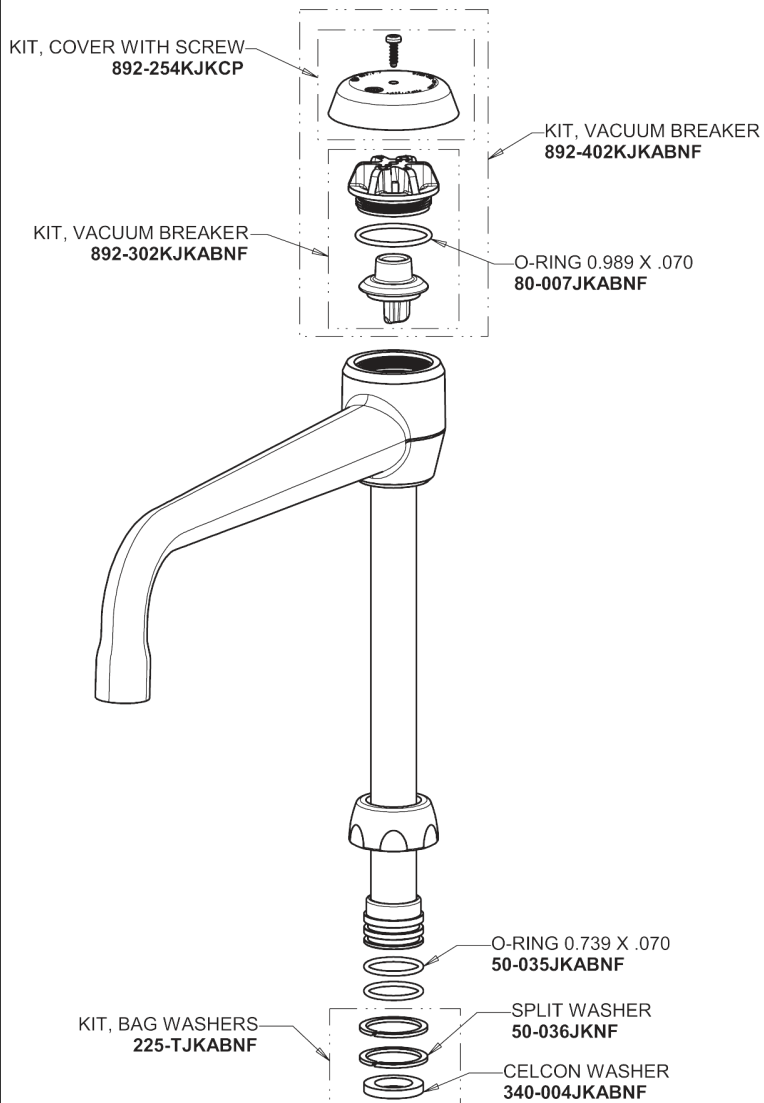

# Repair Parts

930-GN8BVBE7-317XK

Hot and Cold Water Mixing Faucet with Vacuum Breaker

**CHICAGO  
FAUCETS**

a Geberit company

## Base Parts:

## 8" Vacuum Breaker Swing Spout GN8BVBJKABCP

# Repair Parts

930-GN8BVBE7-317XK

Hot and Cold Water Mixing Faucet with Vacuum Breaker

a Geberit company

4" Wristblade Handle  
317-PRJKCP

Serrated Hose Nozzle  
E7JKCP

Ceramic 1/4-Turn Cartridge (pair)  
1-099XKJKABNF (right)  
1-100XKJKABNF (left)