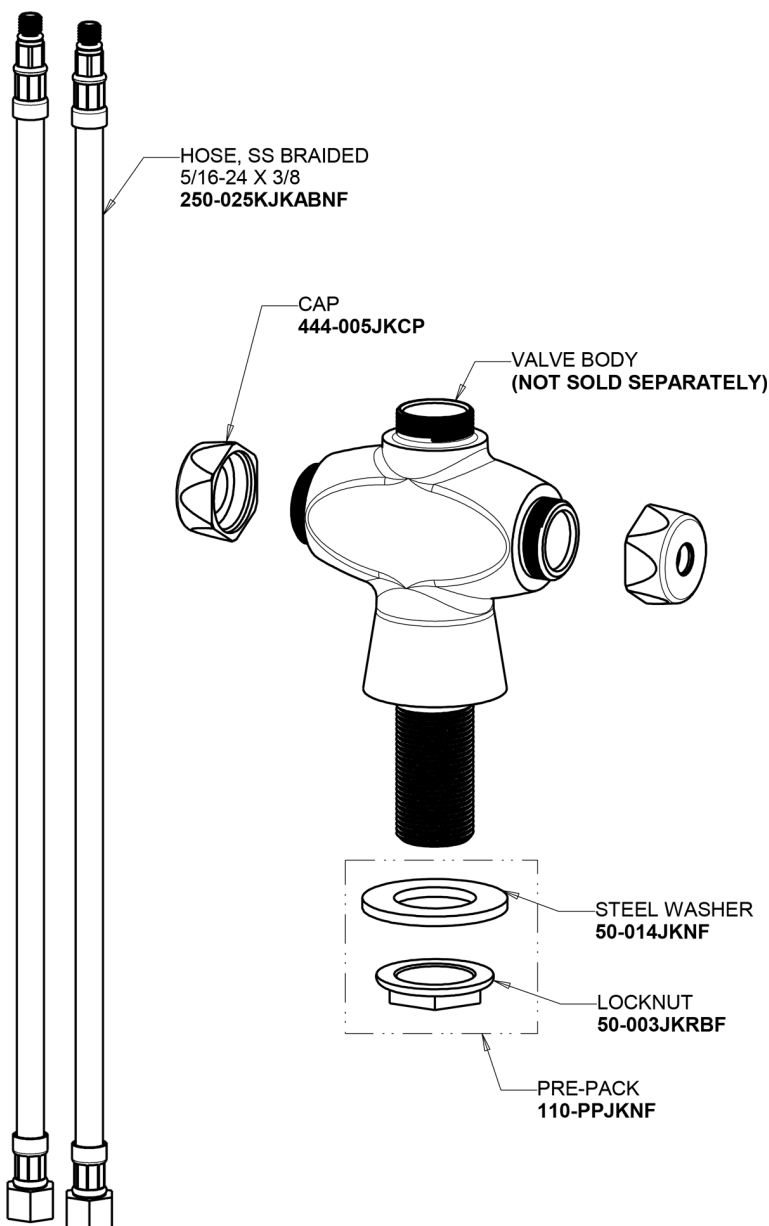

# Repair Parts

930-GN8BVBE7-317XK

Hot and Cold Water Mixing Faucet with Vacuum Breaker

**CHICAGO  
FAUCETS**

a Geberit company

## Base Parts:

## 8" Vacuum Breaker Swing Spout GN8BVBJKABCP

# Repair Parts

930-GN8BVBE7-317XK

Hot and Cold Water Mixing Faucet with Vacuum Breaker

a Geberit company

4" Wristblade Handle  
317-PRJKCP

Serrated Hose Nozzle  
E7JKCP

Ceramic 1/4-Turn Cartridge (pair)  
1-099XKJKABNF (right)  
1-100XKJKABNF (left)