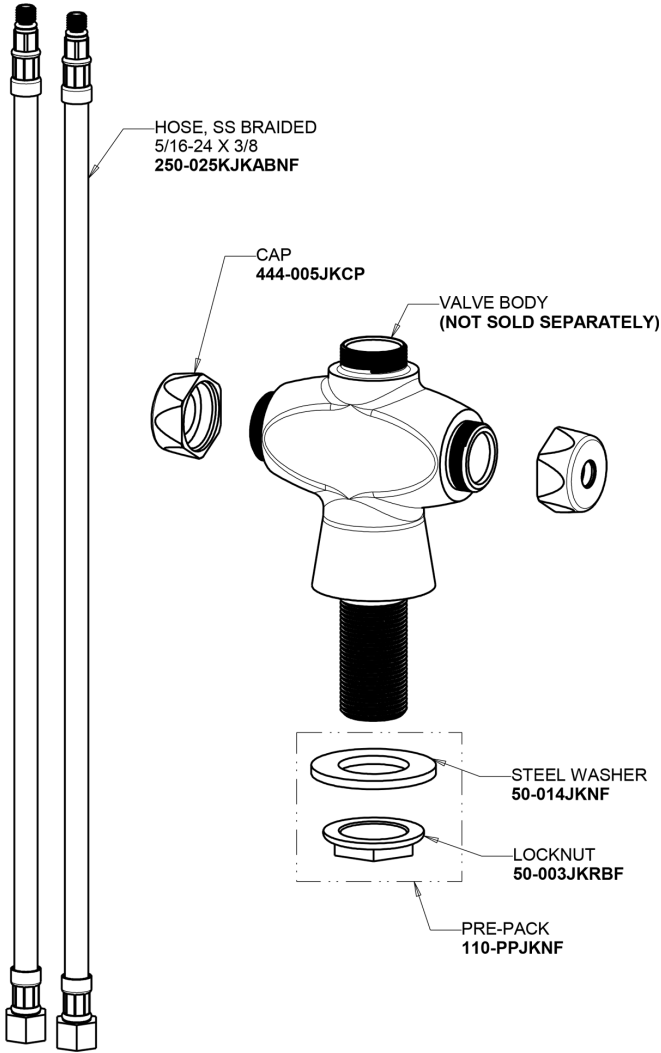

# Repair Parts

930-GN8BVB317XKCP

Hot and Cold Water Mixing Faucet with Vacuum Breaker

## Base Parts:

## 8" Vacuum Breaker Swing Spout GN8BVBJKABCP

## Ceramic 1/4-Turn Cartridge (pair) 1-099XKJKABNF (right) 1-100XKJKABNF (left)