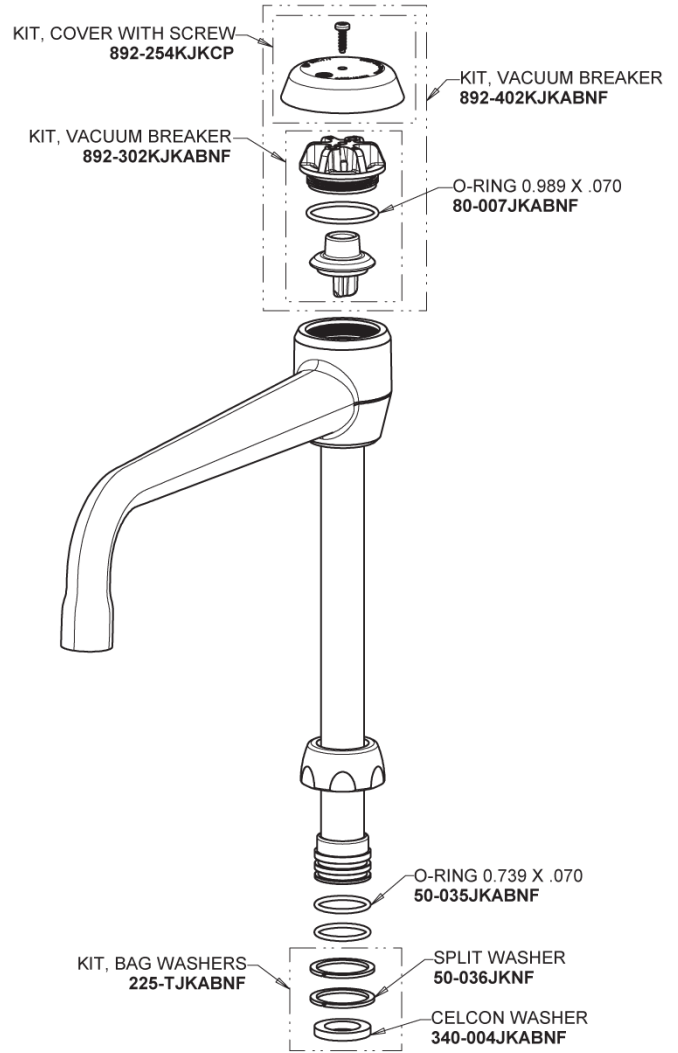

# Repair Parts

930-GN8BVB317XKCP

Hot and Cold Water Mixing Faucet with Vacuum Breaker

## Base Parts:

## 8" Vacuum Breaker Swing Spout GN8BVBJKABCP

## Ceramic 1/4-Turn Cartridge (pair) 1-099XKJKABNF (right) 1-100XKJKABNF (left)