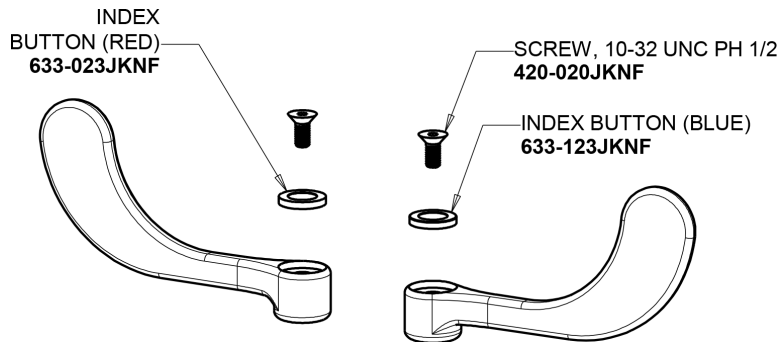

Repair Parts

930-317XKCP

Hot and Cold Water Mixing Faucet with Vacuum Breaker

CHICAGO FAUCETS®

Geberit Group

Base Parts:

6" Vacuum Breaker Swing Spout GN2BVBJKABCP

For Technical Assistance:

Hot and Cold Water Mixing Faucet with Vacuum Breaker

CHICAGO FAUCETS®

Geberit Group

4" Wristblade Handle
317-PRJKCP

Serrated Hose Nozzle
E7JKCP

Ceramic 1/4-Turn Cartridge (pair)
1-099XKJKABNF (right)
1-100XKJKABNF (left)