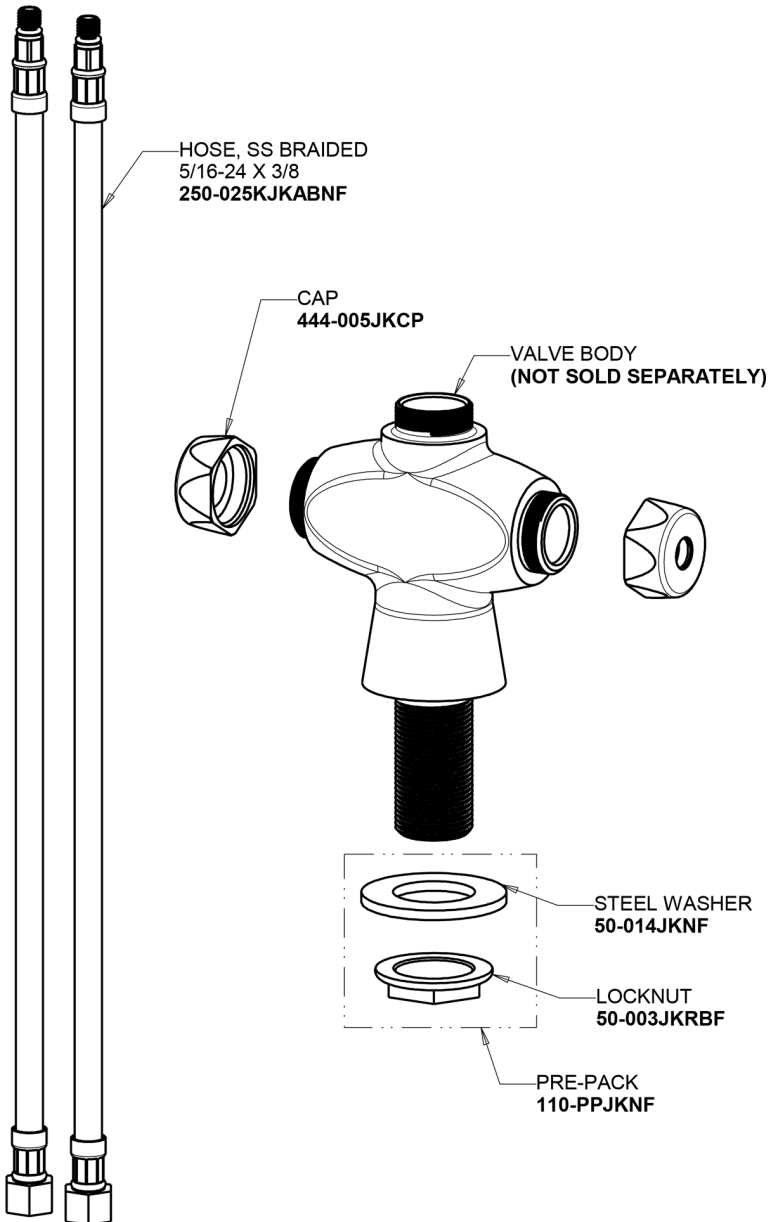

Repair Parts

930-317XKCP

Hot and Cold Water Mixing Faucet with Vacuum Breaker

CHICAGO FAUCETS®

Geberit Group

Base Parts:

6" Vacuum Breaker Swing Spout GN2BVBJKABCP

For Technical Assistance:

Hot and Cold Water Mixing Faucet with Vacuum Breaker

CHICAGO FAUCETS®

Geberit Group

4" Wristblade Handle
317-PRJKCP

Serrated Hose Nozzle
E7JKCP

Ceramic 1/4-Turn Cartridge (pair)
1-099XKJKABNF (right)
1-100XKJKABNF (left)