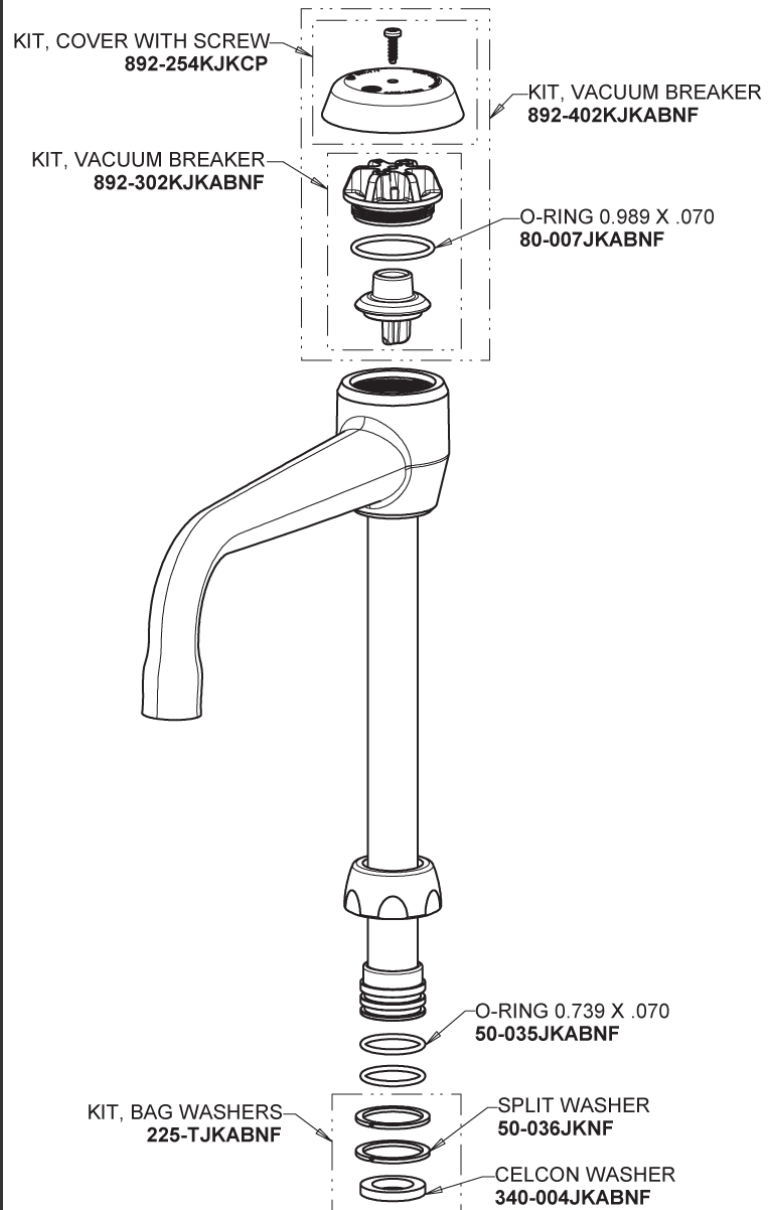

Repair Parts

930-317XKCP

Hot and Cold Water Mixing Faucet with Vacuum Breaker

CHICAGO FAUCETS®

Geberit Group

Base Parts:

6" Vacuum Breaker Swing Spout GN2BVBJKABCP

For Technical Assistance:

Hot and Cold Water Mixing Faucet with Vacuum Breaker

CHICAGO FAUCETS®

Geberit Group

4" Wristblade Handle
317-PRJKCP

Serrated Hose Nozzle
E7JKCP

Ceramic 1/4-Turn Cartridge (pair)
1-099XKJKABNF (right)
1-100XKJKABNF (left)