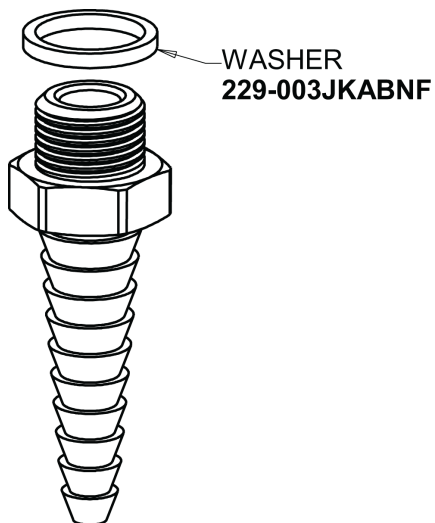

Repair Parts

930-317XKCP

Hot and Cold Water Mixing Faucet with Vacuum Breaker

CHICAGO FAUCETS®

Geberit Group

Base Parts:

6" Vacuum Breaker Swing Spout GN2BVBJKABCP

For Technical Assistance:

Hot and Cold Water Mixing Faucet with Vacuum Breaker

CHICAGO FAUCETS®

Geberit Group

4" Wristblade Handle
317-PRJKCP

Serrated Hose Nozzle
E7JKCP

Ceramic 1/4-Turn Cartridge (pair)
1-099XKJKABNF (right)
1-100XKJKABNF (left)