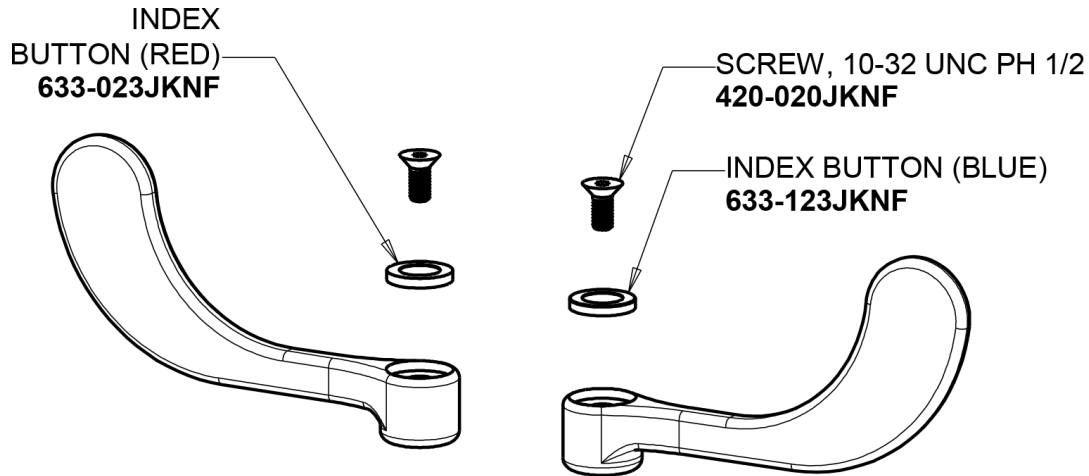

Repair Parts

930-317SAM

Hot and Cold Water Mixing Faucet with Vacuum Breaker and
Chemical Resistant Satin Antimicrobial Finish

**CHICAGO
FAUCETS**

a Geberit company

Base Parts:

6" Vacuum Breaker Swing Spout GN2BVBJKSAM

930-317SAM

Hot and Cold Water Mixing Faucet with Vacuum Breaker and
Chemical Resistant Satin Antimicrobial Finish

**CHICAGO
FAUCETS** 

a Geberit company

4" Wristblade Handle
317-PRJKSAM

Serrated Hose Nozzle
E7JKSAM