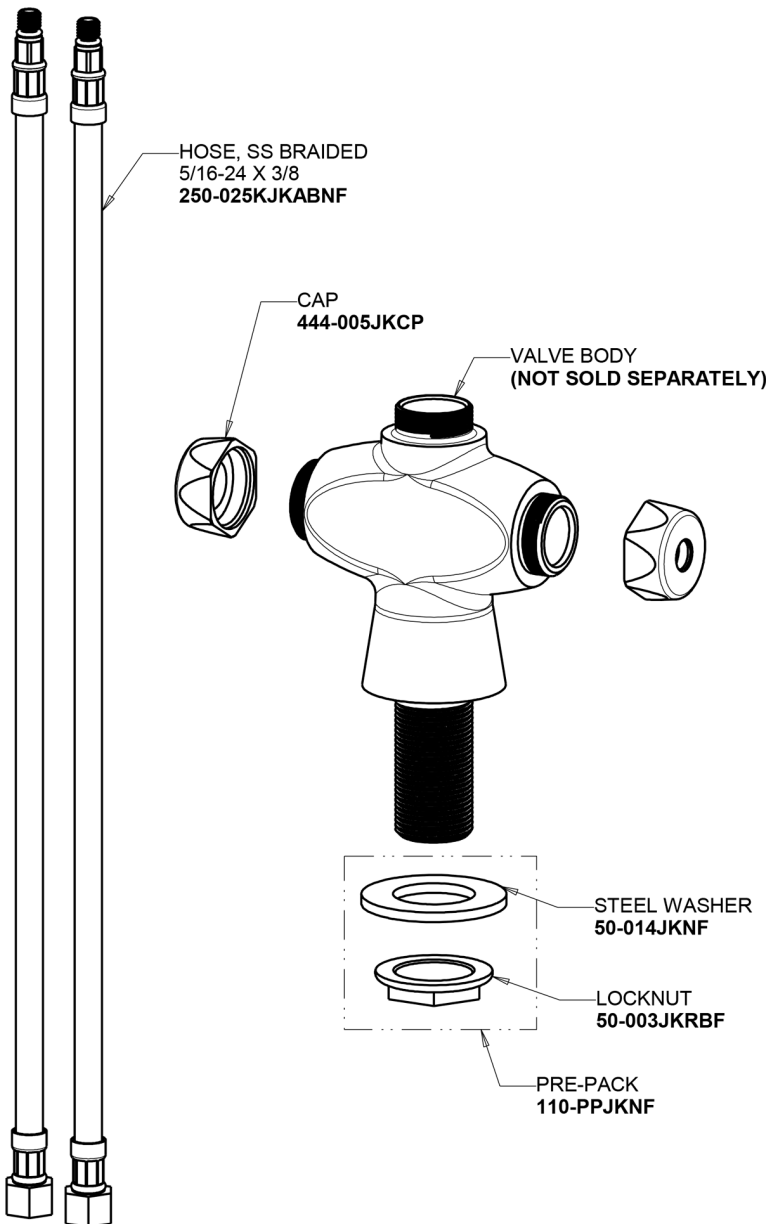

Repair Parts

930-317SAM

Hot and Cold Water Mixing Faucet with Vacuum Breaker and
Chemical Resistant Satin Antimicrobial Finish

**CHICAGO
FAUCETS**

a Geberit company

Base Parts:

6" Vacuum Breaker Swing Spout GN2BVBJKSAM

930-317SAM

Hot and Cold Water Mixing Faucet with Vacuum Breaker and
Chemical Resistant Satin Antimicrobial Finish

**CHICAGO
FAUCETS** 

a Geberit company

4" Wristblade Handle
317-PRJKSAM

Serrated Hose Nozzle
E7JKSAM