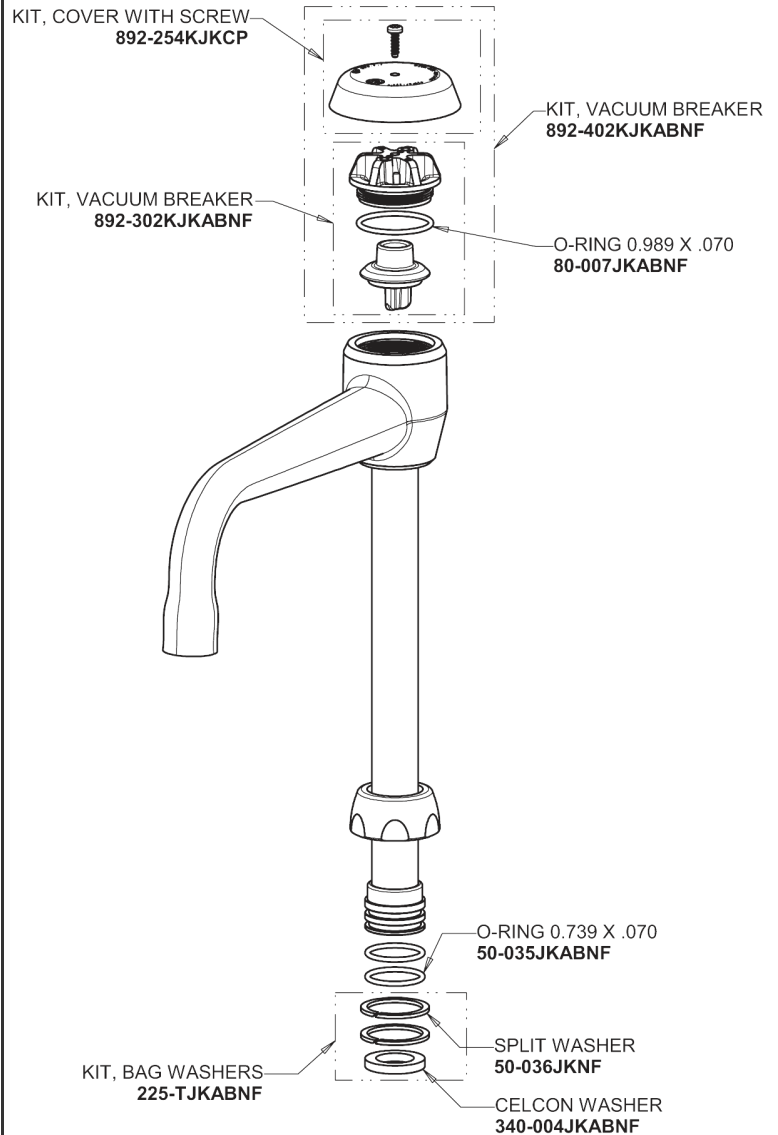

Repair Parts

930-317SAM

Hot and Cold Water Mixing Faucet with Vacuum Breaker and
Chemical Resistant Satin Antimicrobial Finish

**CHICAGO
FAUCETS**

a Geberit company

Base Parts:

6" Vacuum Breaker Swing Spout GN2BVBJKSAM

930-317SAM

Hot and Cold Water Mixing Faucet with Vacuum Breaker and
Chemical Resistant Satin Antimicrobial Finish

**CHICAGO
FAUCETS** 

a Geberit company

4" Wristblade Handle
317-PRJKSAM

Serrated Hose Nozzle
E7JKSAM