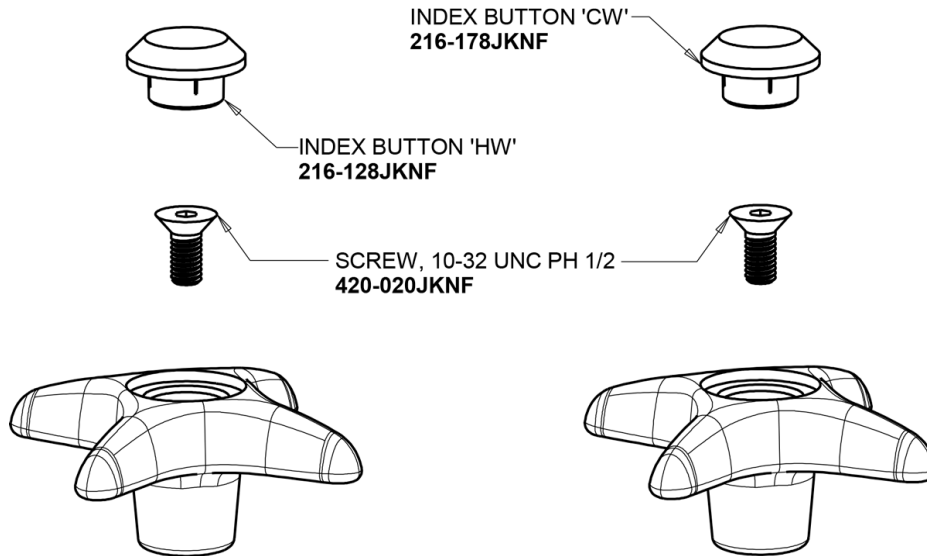

# Repair Parts

929-SAM

Hot and Cold Water Mixing Faucet with Chemical Resistant Satin Antimicrobial Finish

**CHICAGO  
FAUCETS**

a Geberit company

4-Arm Handle  
204-PRJKSAM

Serrated Hose Nozzle  
E7JKSAM

Quartern Compression Cartridge (pair)  
1-099XTJKABNF (right)  
1-100XTJKABNF (left)