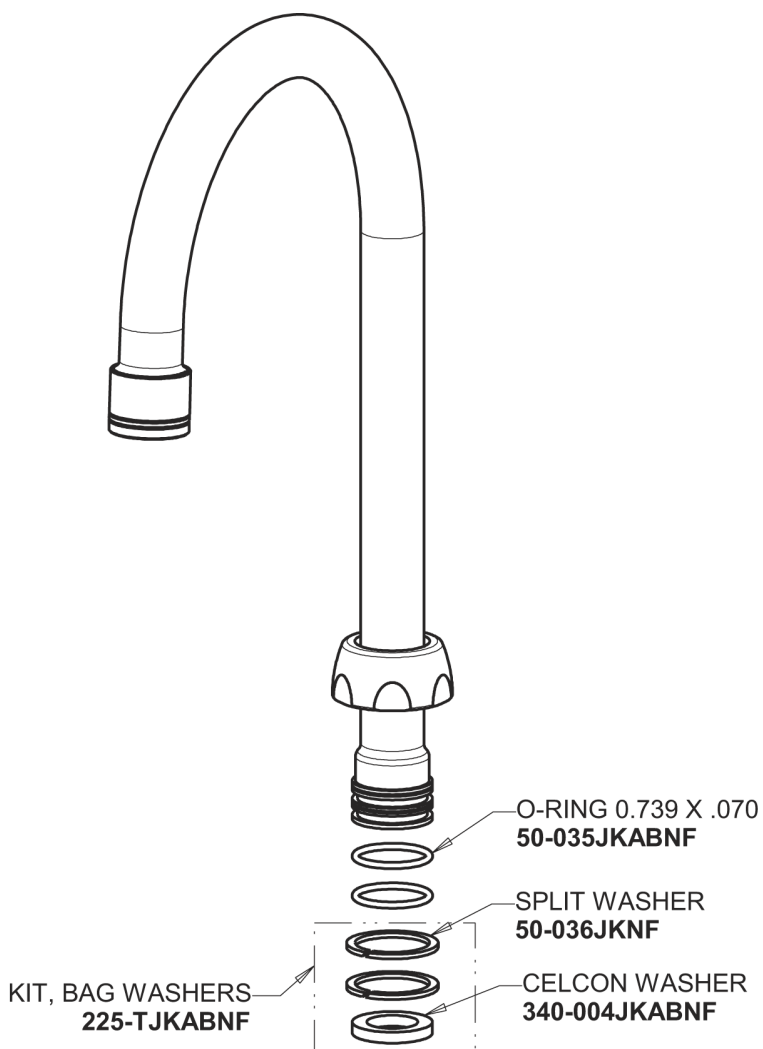

# Repair Parts

929-SAM

Hot and Cold Water Mixing Faucet with Chemical Resistant Satin Antimicrobial Finish

**CHICAGO FAUCETS**

a Geberit company

## Base Parts:

## 5-1/4" Rigid/Swing Gooseneck Spout GN2BJKSAM