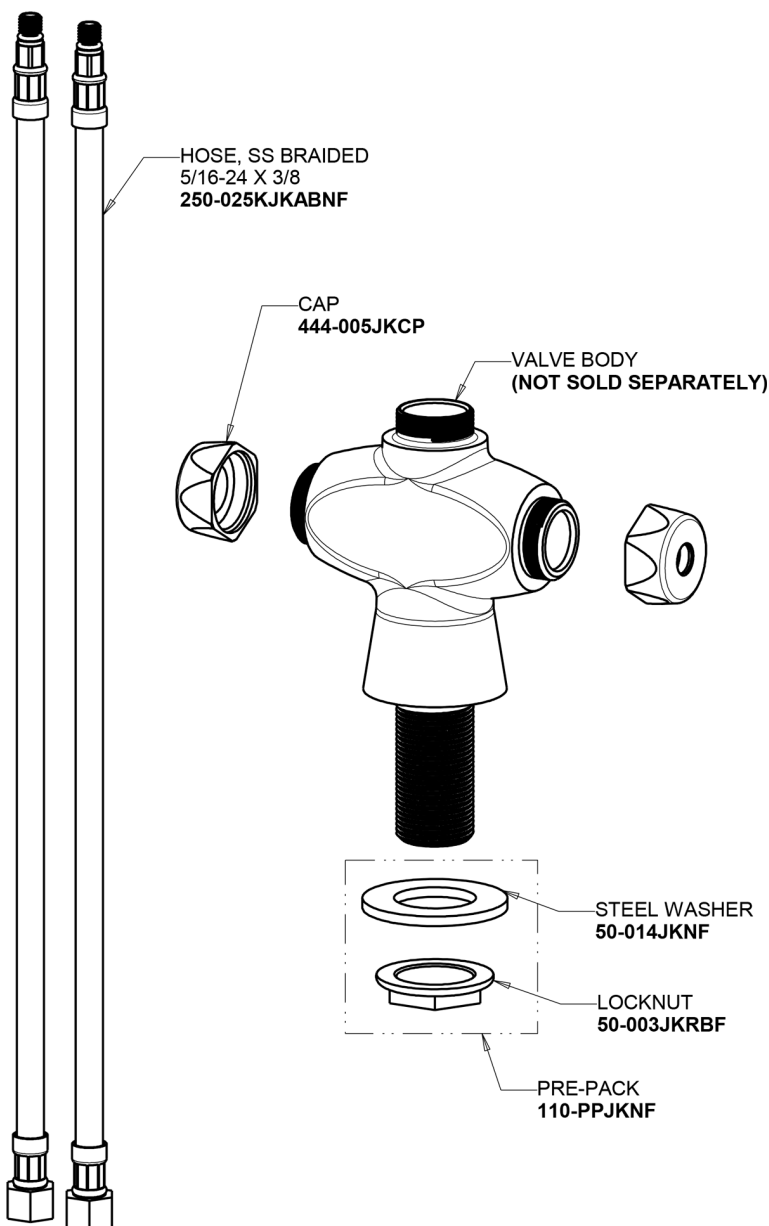

# Repair Parts

929-SAM

Hot and Cold Water Mixing Faucet with Chemical Resistant Satin Antimicrobial Finish

**CHICAGO FAUCETS**

a Geberit company

## Base Parts:

## 5-1/4" Rigid/Swing Gooseneck Spout GN2BJKSAM