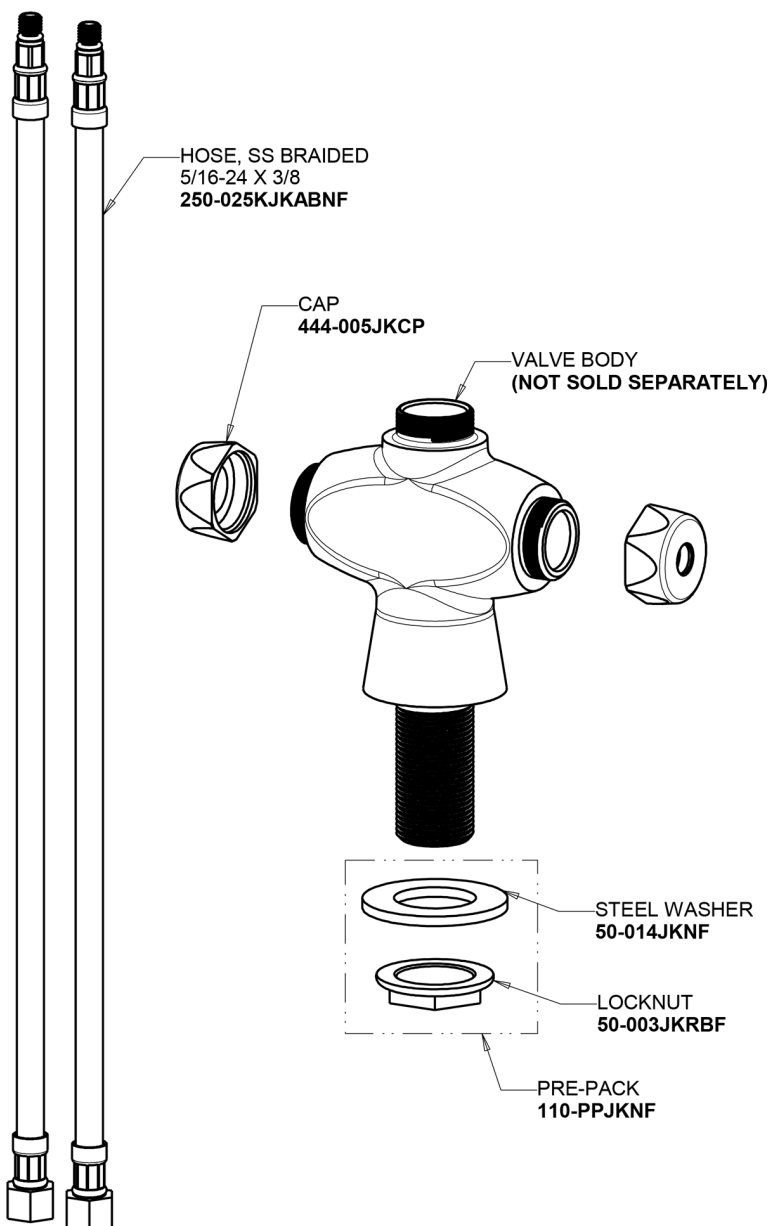

# Repair Parts

929-369CP

Hot and Cold Water Mixing Faucet

**CHICAGO  
FAUCETS**

a Geberit company

## Base Parts:

## 5-1/4" Rigid/Swing Gooseneck Spout GN2BJKABCP