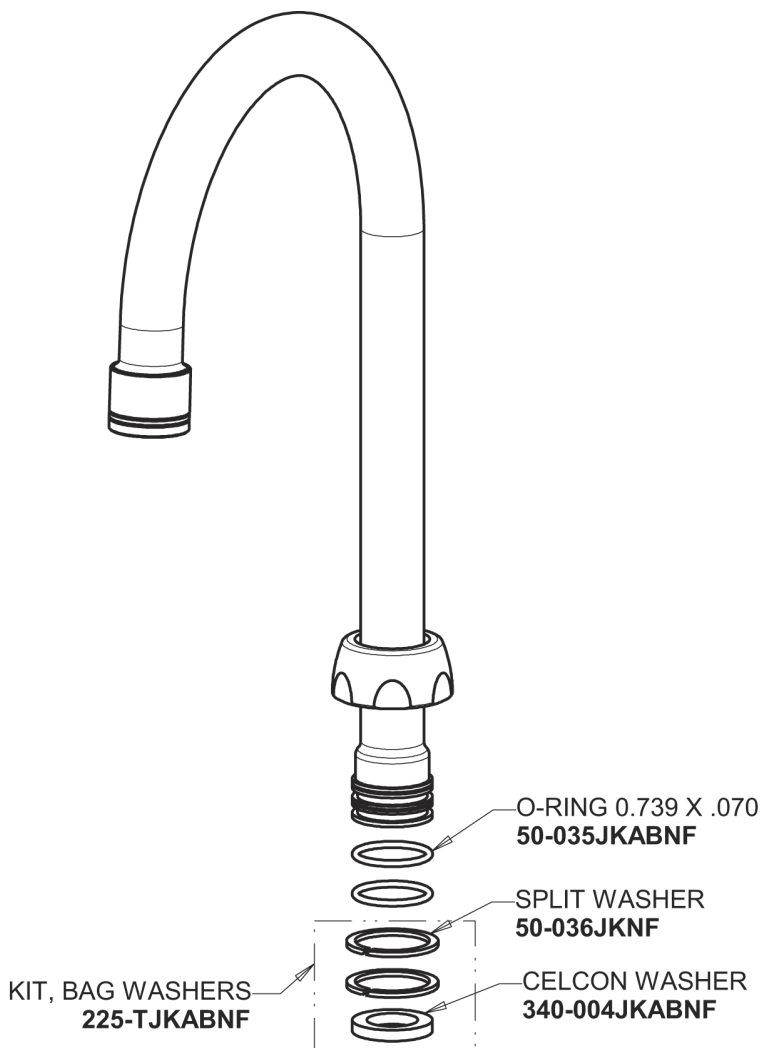

# Repair Parts

929-369CP

Hot and Cold Water Mixing Faucet

**CHICAGO  
FAUCETS**

a Geberit company

## Base Parts:

## 5-1/4" Rigid/Swing Gooseneck Spout GN2BJKABCP