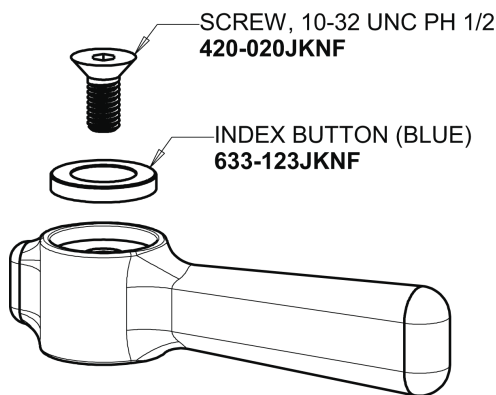

# Repair Parts

928-VR369CP

Vandal Proof Single Inlet Cold Water Faucet with Vacuum Breaker

# CHICAGO FAUCETS®

Geberit Group

2-3/8" Lever Handle  
369-COLDJKCP

Quatern Compression Cartridge (right hand)  
1-099XTJKABNF

928 Series Base  
**Base Parts:**