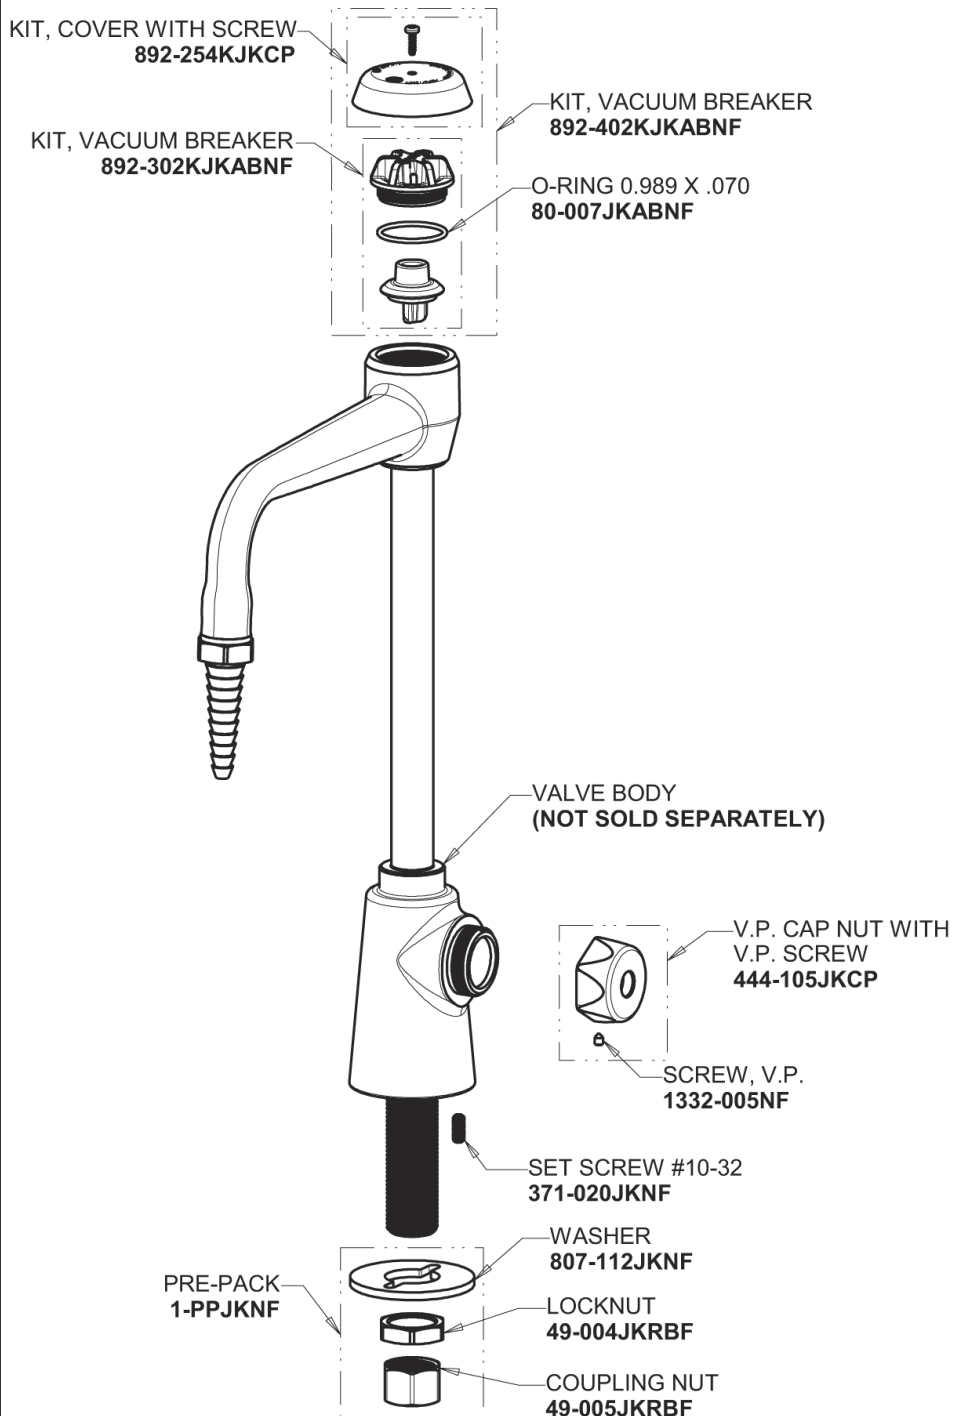

# Repair Parts

928-VR369CP

Vandal Proof Single Inlet Cold Water Faucet with Vacuum Breaker

# CHICAGO FAUCETS®

Geberit Group

2-3/8" Lever Handle  
369-COLDJKCP

Quatern Compression Cartridge (right hand)  
1-099XTJKABNF

928 Series Base  
**Base Parts:**