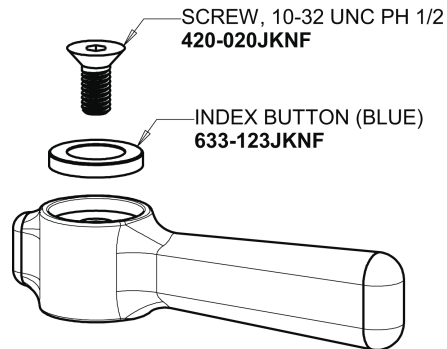

# Repair Parts

928-369CP

Single Inlet Cold Water Faucet

# CHICAGO FAUCETS®

Geberit Group

2-3/8" Lever Handle  
**369-COLDJKCP**

Serrated Hose Nozzle  
**E7JKCP**

Quaturn Compression Cartridge (right hand)  
**1-099XTJKABNF**