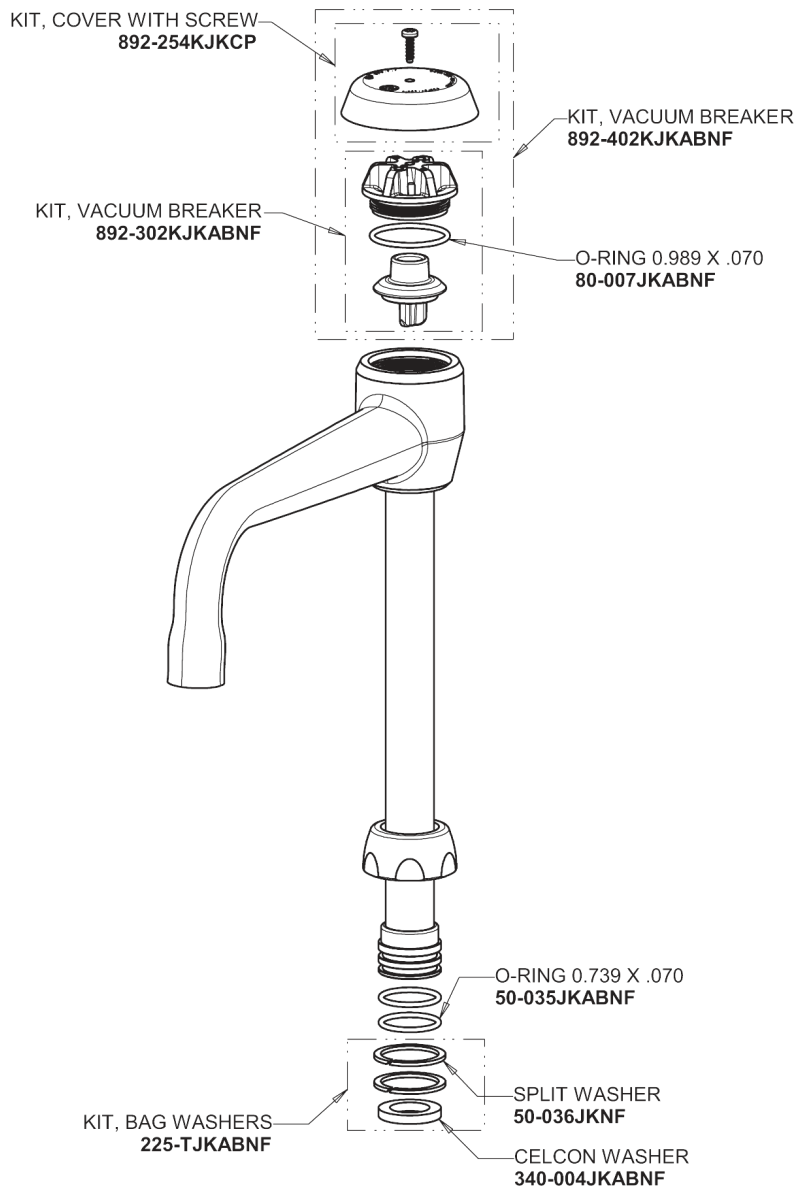

# Repair Parts

928-369CP

Single Inlet Cold Water Faucet

## Base Parts:

6" Vacuum Breaker Swing Spout  
GN2BVBJKABCP