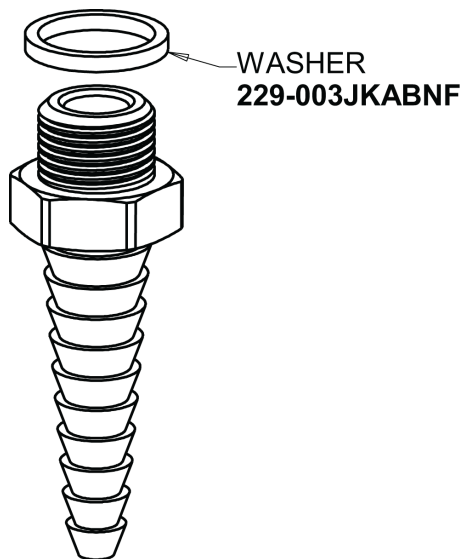

## Base Parts:

6" Vacuum Breaker Swing Spout  
GN2BVBJKABCP

# Repair Parts

928-369CP

Single Inlet Cold Water Faucet

# CHICAGO FAUCETS®

Geberit Group

2-3/8" Lever Handle  
**369-COLDJKCP**

Serrated Hose Nozzle  
**E7JKCP**

Quaturn Compression Cartridge (right hand)  
**1-099XTJKABNF**