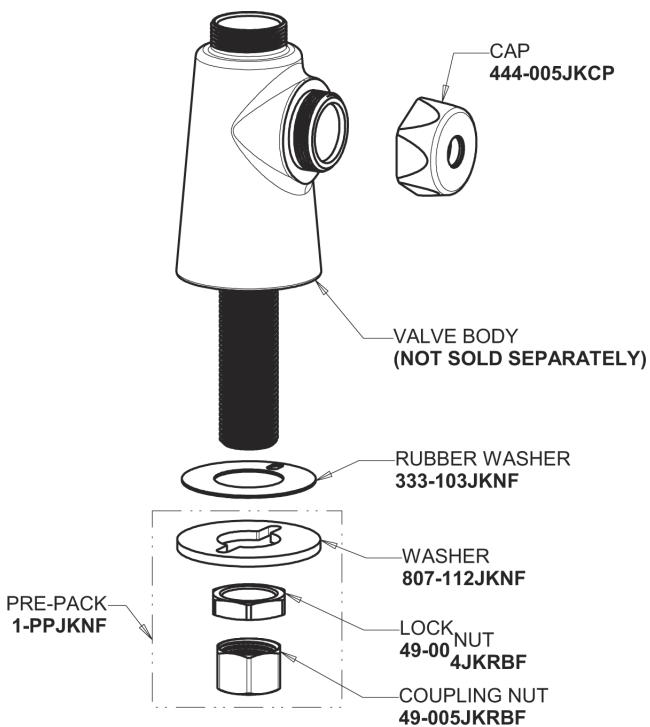

# Repair Parts

928-369CP

Single Inlet Cold Water Faucet

## Base Parts:

6" Vacuum Breaker Swing Spout  
GN2BVBJKABCP