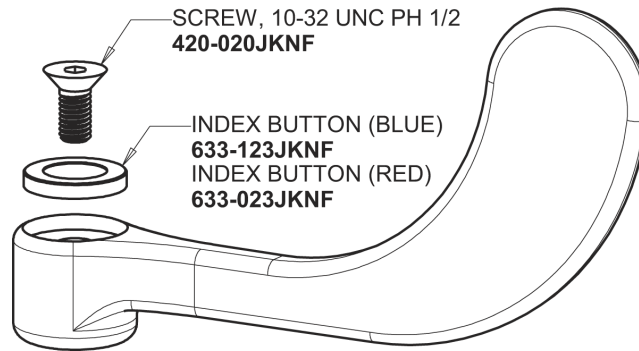

Repair Parts

928-317SAM

Single Inlet Cold Water Faucet with Vacuum Breaker and Chemical Resistant Satin Antimicrobial Finish

CHICAGO FAUCETS®

Geberit Group

349 Series Base Base Parts:

6" Vacuum Breaker Swing Spout GN2BVBJSAM

928-317SAM

Single Inlet Cold Water Faucet with Vacuum Breaker and Chemical Resistant Satin Antimicrobial Finish

**CHICAGO
FAUCETS**
Geberit Group

4" Wristblade Handle
317-JKSAM

Serrated Hose Nozzle
E7JKSAM