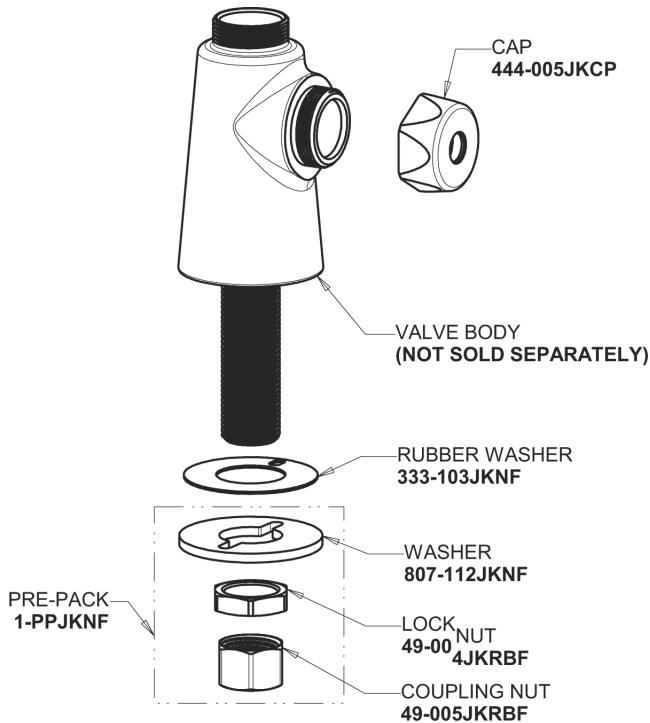

Repair Parts

928-317SAM

Single Inlet Cold Water Faucet with Vacuum Breaker and Chemical Resistant Satin Antimicrobial Finish

CHICAGO FAUCETS®

Geberit Group

349 Series Base Base Parts:

6" Vacuum Breaker Swing Spout GN2BVBJSAM

928-317SAM

Single Inlet Cold Water Faucet with Vacuum Breaker and Chemical Resistant Satin Antimicrobial Finish

**CHICAGO
FAUCETS**
Geberit Group

4" Wristblade Handle
317-JKSAM

Serrated Hose Nozzle
E7JKSAM