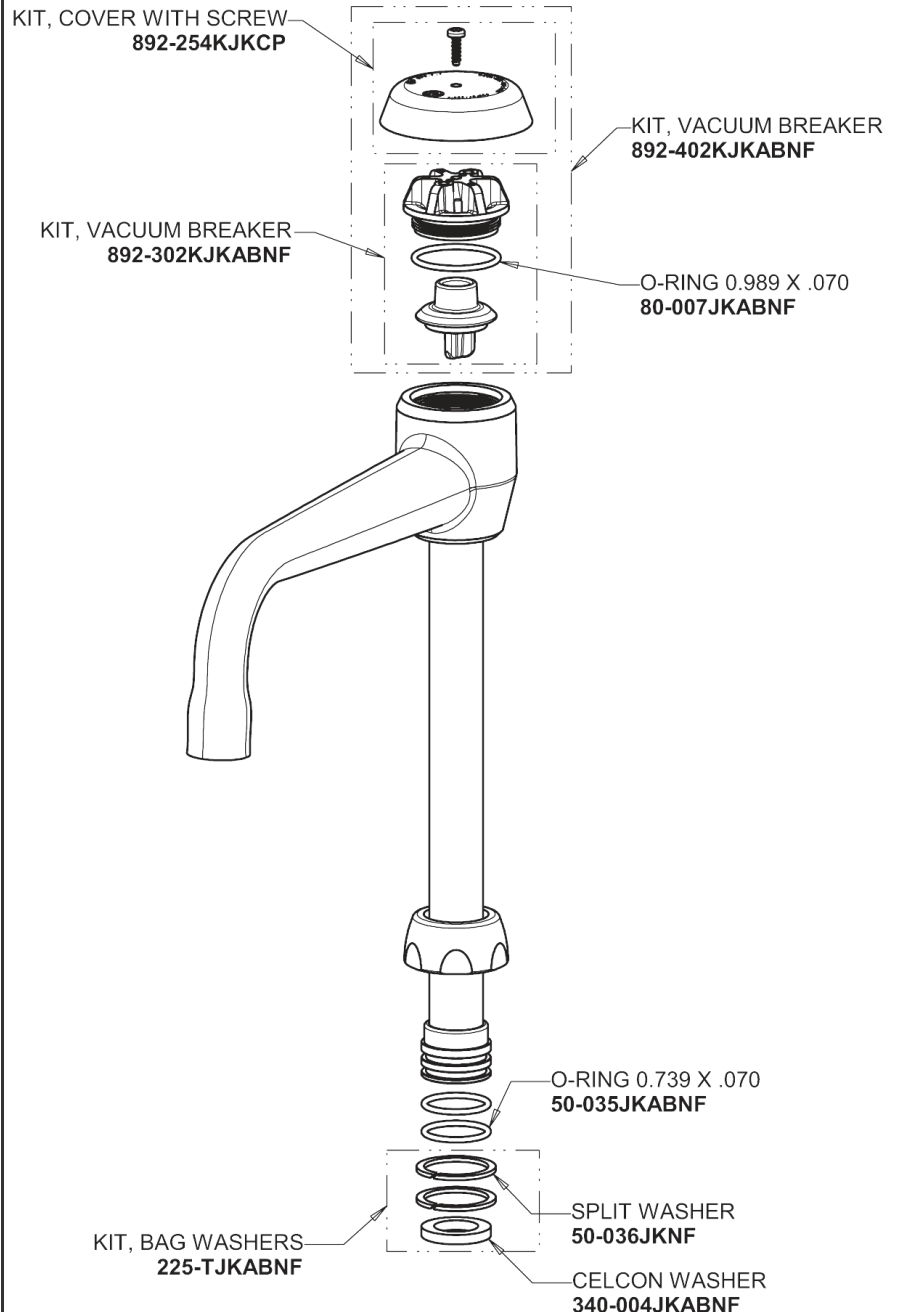

Repair Parts

928-317SAM

Single Inlet Cold Water Faucet with Vacuum Breaker and Chemical Resistant Satin Antimicrobial Finish

CHICAGO FAUCETS®

Geberit Group

349 Series Base Base Parts:

6" Vacuum Breaker Swing Spout GN2BVBJSAM

928-317SAM

Single Inlet Cold Water Faucet with Vacuum Breaker and Chemical Resistant Satin Antimicrobial Finish

**CHICAGO
FAUCETS**
Geberit Group

4" Wristblade Handle
317-JKSAM

Serrated Hose Nozzle
E7JKSAM