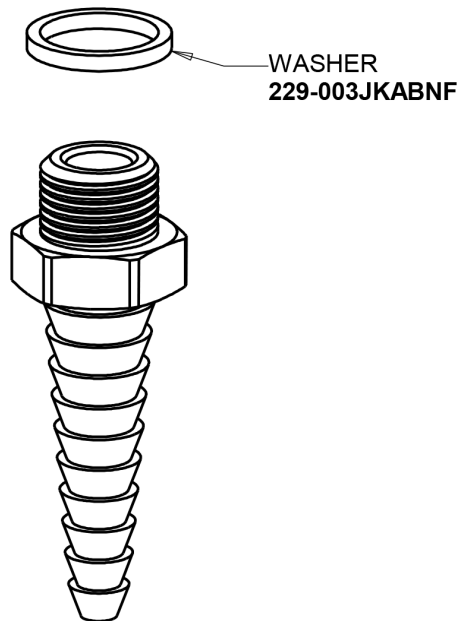

Repair Parts

928-317SAM

Single Inlet Cold Water Faucet with Vacuum Breaker and Chemical Resistant Satin Antimicrobial Finish

CHICAGO FAUCETS®

Geberit Group

349 Series Base Base Parts:

6" Vacuum Breaker Swing Spout GN2BVBJSAM

928-317SAM

Single Inlet Cold Water Faucet with Vacuum Breaker and Chemical Resistant Satin Antimicrobial Finish

**CHICAGO
FAUCETS**
Geberit Group

4" Wristblade Handle
317-JKSAM

Serrated Hose Nozzle
E7JKSAM