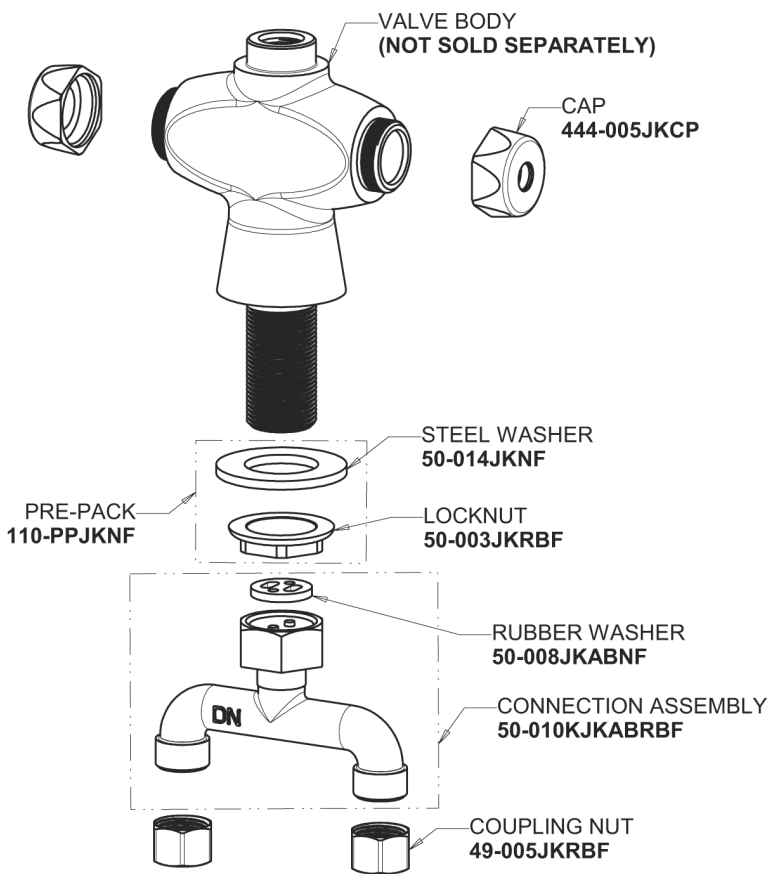

Repair Parts

924-369ABCP

CHICAGO FAUCETS®

Geberit Group

919 Series Base with Female Spout Connection Base Parts:

Mini Pre-Rinse Riser Assembly 924-SLEAABCP

For Technical Assistance:

Phone: 800-TEC-TRUE (832-8783)

Geberit Group

Pre-Rinse Spray Valve 90-LABCP

2-3/8" Lever Handle 369-PRJKCP

Ceramic 1/4-Turn Cartridge with Check Valve (pair) 1-099XKCJKABNF (right) 1-100XKCJKABNF (left)

For Technical Assistance:

Phone: 800-TEC-TRUE (832-8783)