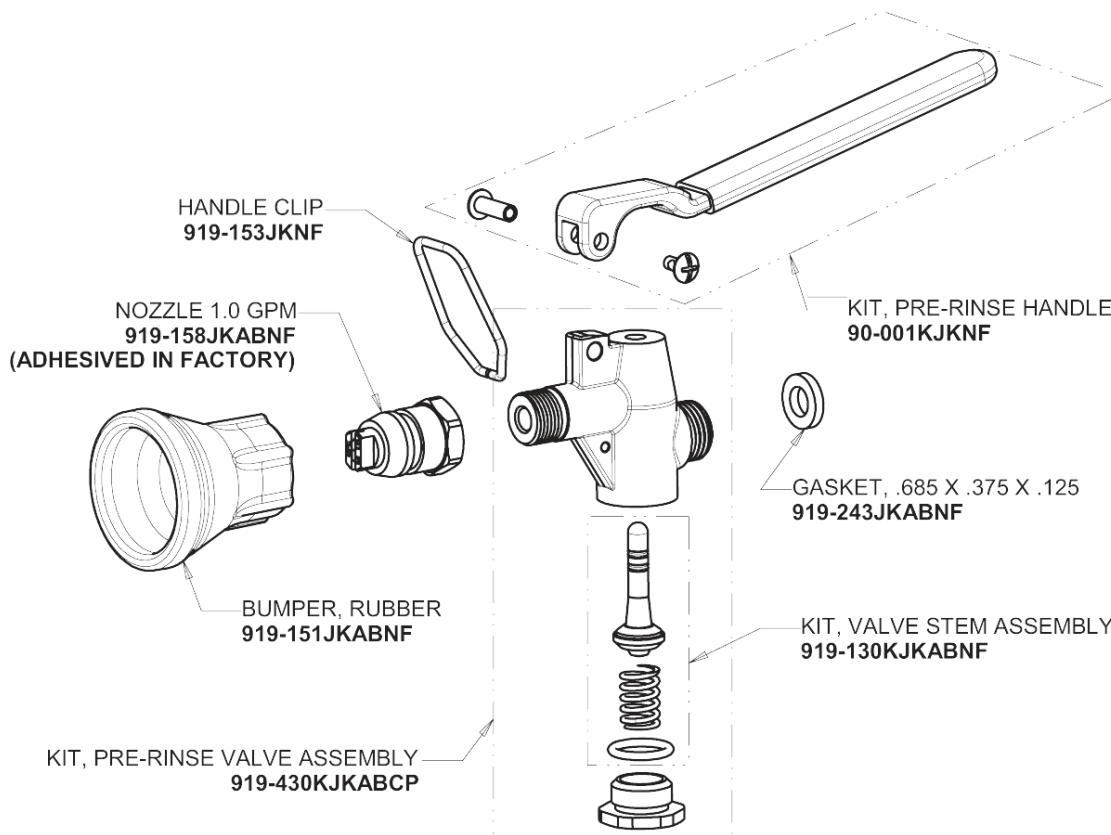

Repair Parts

924-369ABCP

CHICAGO FAUCETS®

Geberit Group

919 Series Base with Female Spout Connection Base Parts:

Mini Pre-Rinse Riser Assembly 924-SLEAABCP

For Technical Assistance:

Phone: 800-TEC-TRUE (832-8783)

Geberit Group

Pre-Rinse Spray Valve 90-LABCP

2-3/8" Lever Handle 369-PRJKCP

Ceramic 1/4-Turn Cartridge with Check Valve (pair) 1-099XKCJKABNF (right) 1-100XKCJKABNF (left)

For Technical Assistance:

Phone: 800-TEC-TRUE (832-8783)