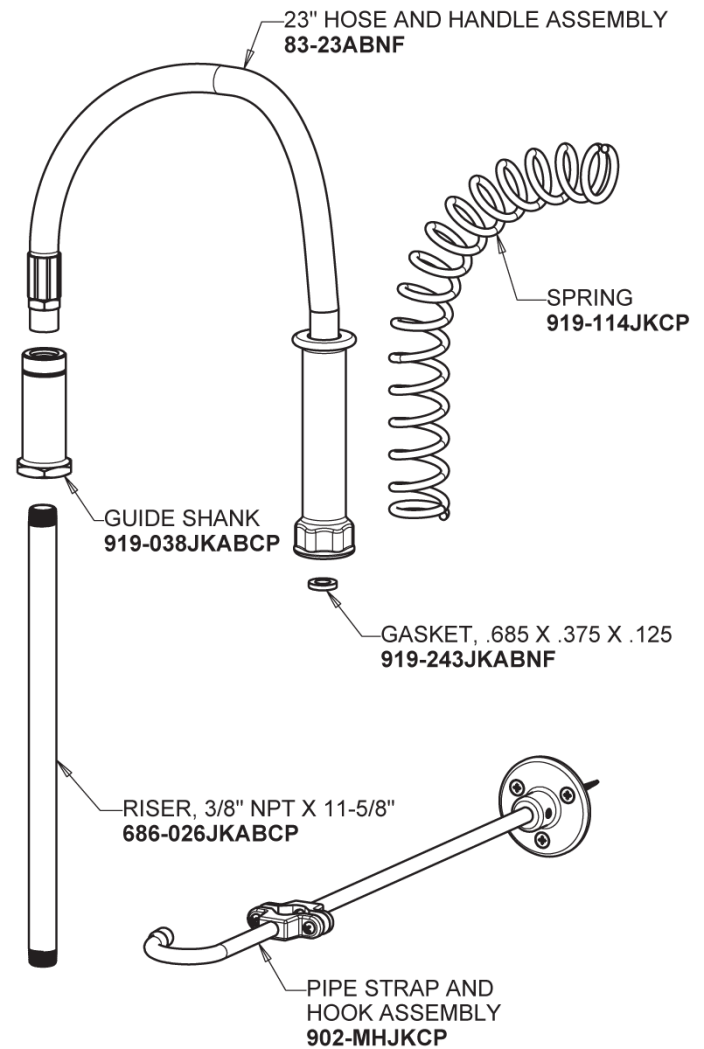

Repair Parts

924-369ABCP

CHICAGO FAUCETS®

Geberit Group

919 Series Base with Female Spout Connection Base Parts:

Mini Pre-Rinse Riser Assembly 924-SLEAABCP

For Technical Assistance:

Phone: 800-TEC-TRUE (832-8783)

Geberit Group

Pre-Rinse Spray Valve 90-LABCP

2-3/8" Lever Handle 369-PRJKCP

Ceramic 1/4-Turn Cartridge with Check Valve (pair) 1-099XKCJKABNF (right) 1-100XKCJKABNF (left)

For Technical Assistance:

Phone: 800-TEC-TRUE (832-8783)