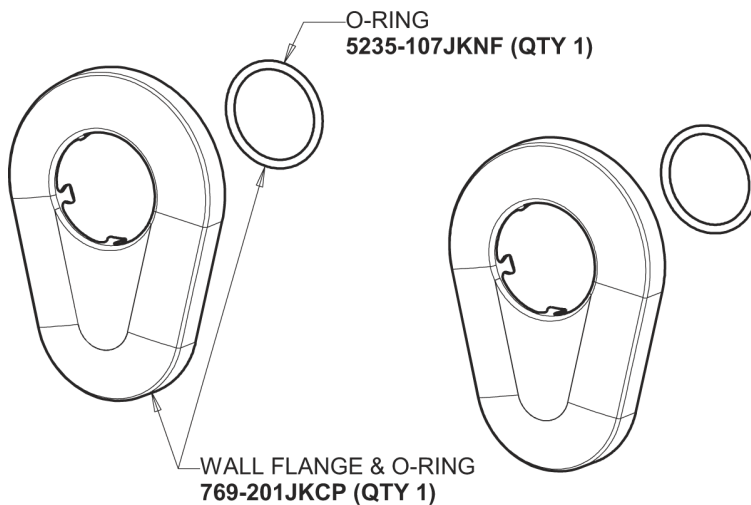

Repair Parts

911-ISXKCCP

Concealed Hot and Cold Water Sink Faucet with Integral Service Stops

a Geberit company

5-3/4" Integral Cast Spout
782-IS

Base Parts:

Wall Flange
769-201JKCP

For Technical Assistance:

Concealed Hot and Cold Water Sink Faucet with Integral Service Stops

**CHICAGO
FAUCETS**

a Geberit company

Elevated Vacuum Breaker Assembly 892-GABCP

3" Cross Handle (pair) 633-PRJKCP

Ceramic 1/4-Turn Cartridge with Check Valve (pair) 1-099XKCJKABNF (right) 1-100XKCJKABNF (left)