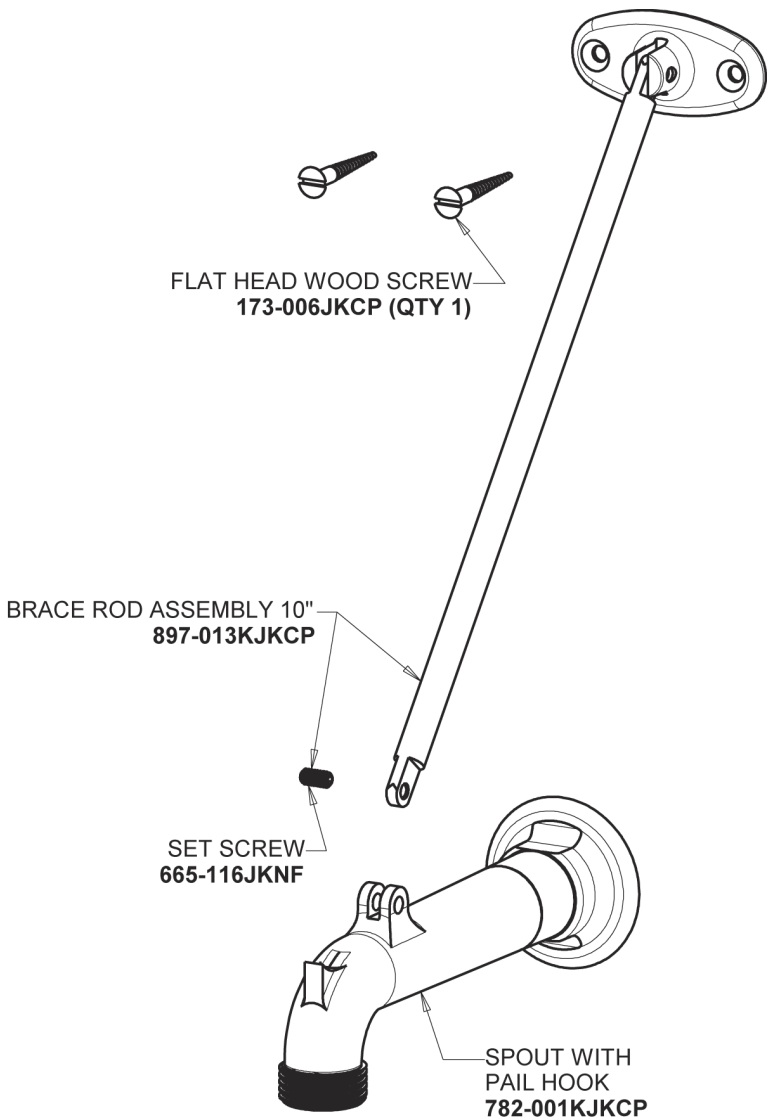

Repair Parts

911-ISXKCCP

Concealed Hot and Cold Water Sink Faucet with Integral Service Stops

a Geberit company

5-3/4" Integral Cast Spout
782-IS

Base Parts:

Wall Flange
769-201JKCP

For Technical Assistance:

Concealed Hot and Cold Water Sink Faucet with Integral Service Stops

**CHICAGO
FAUCETS**

a Geberit company

Elevated Vacuum Breaker Assembly 892-GABCP

3" Cross Handle (pair) 633-PRJKCP

Ceramic 1/4-Turn Cartridge with Check Valve (pair) 1-099XKCJKABNF (right) 1-100XKCJKABNF (left)