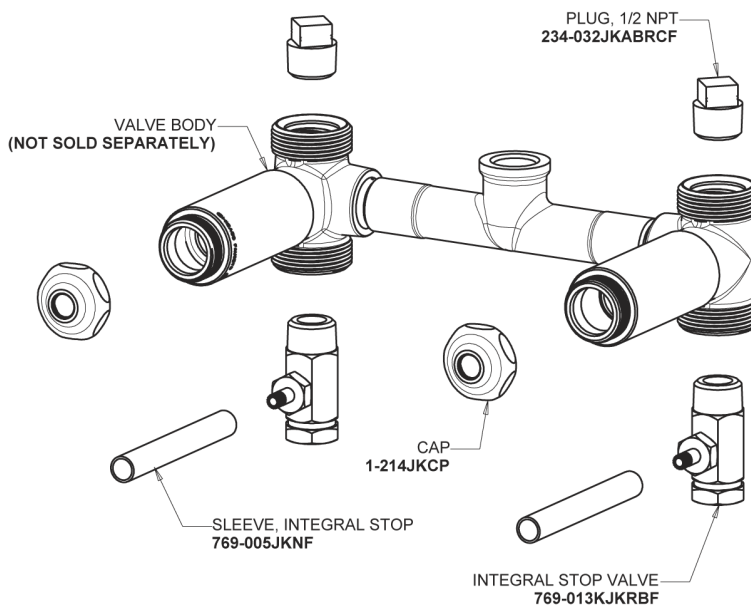

Repair Parts

911-ISXKCCP

Concealed Hot and Cold Water Sink Faucet with Integral Service Stops

a Geberit company

5-3/4" Integral Cast Spout
782-IS

Base Parts:

Wall Flange
769-201JKCP

For Technical Assistance:

Concealed Hot and Cold Water Sink Faucet with Integral Service Stops

**CHICAGO
FAUCETS**

a Geberit company

Elevated Vacuum Breaker Assembly 892-GABCP

3" Cross Handle (pair) 633-PRJKCP

Ceramic 1/4-Turn Cartridge with Check Valve (pair) 1-099XKCJKABNF (right) 1-100XKCJKABNF (left)