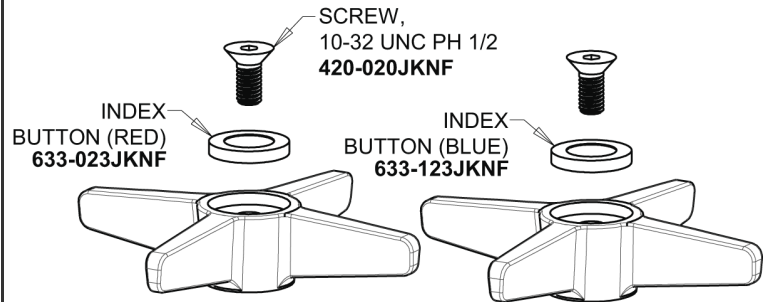

Concealed Hot and Cold Water Sink Faucet with Integral Service Stops

**CHICAGO
FAUCETS**

a Geberit company

Elevated Vacuum Breaker Assembly 892-GABCP

3" Cross Handle (pair) 633-PRJKCP

Ceramic 1/4-Turn Cartridge with Check Valve (pair) 1-099XKCJKABNF (right) 1-100XKCJKABNF (left)