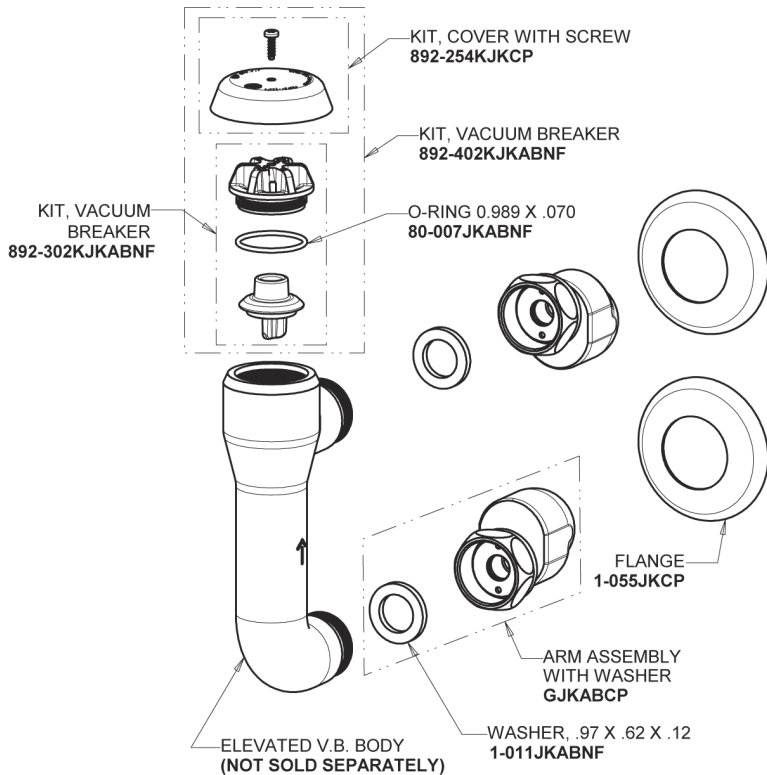

Repair Parts

911-ISXKCCP

Concealed Hot and Cold Water Sink Faucet with Integral Service Stops

a Geberit company

5-3/4" Integral Cast Spout
782-IS

Base Parts:

Wall Flange
769-201JKCP

For Technical Assistance:

Concealed Hot and Cold Water Sink Faucet with Integral Service Stops

**CHICAGO
FAUCETS**

a Geberit company

Elevated Vacuum Breaker Assembly 892-GABCP

3" Cross Handle (pair) 633-PRJKCP

Ceramic 1/4-Turn Cartridge with Check Valve (pair) 1-099XKCJKABNF (right) 1-100XKCJKABNF (left)