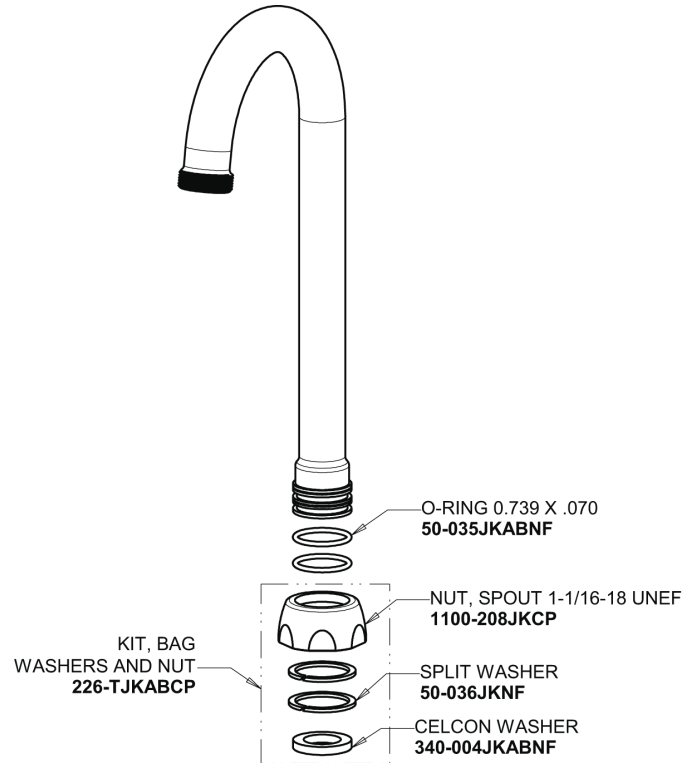

3-1/2" Rigid / Swing Gooseneck Spout GN1AJKABCP

1.0 GPM (3.8 L/min) Non-Aerating Laminar Outlet E73JKABCP

Ceramic 1/4-Turn Cartridge (pair) 1-099XKJKABNF (right) 1-100XKJKABNF (left)

For Technical Assistance:

Phone: 800-TEC-TRUE (832-8783)

Email: techsupport.us@chicagofaucets.com

2100 South Clearwater Drive

Des Plaines, IL 60018

Phone: 847-803-5000

chicagofaucets.com