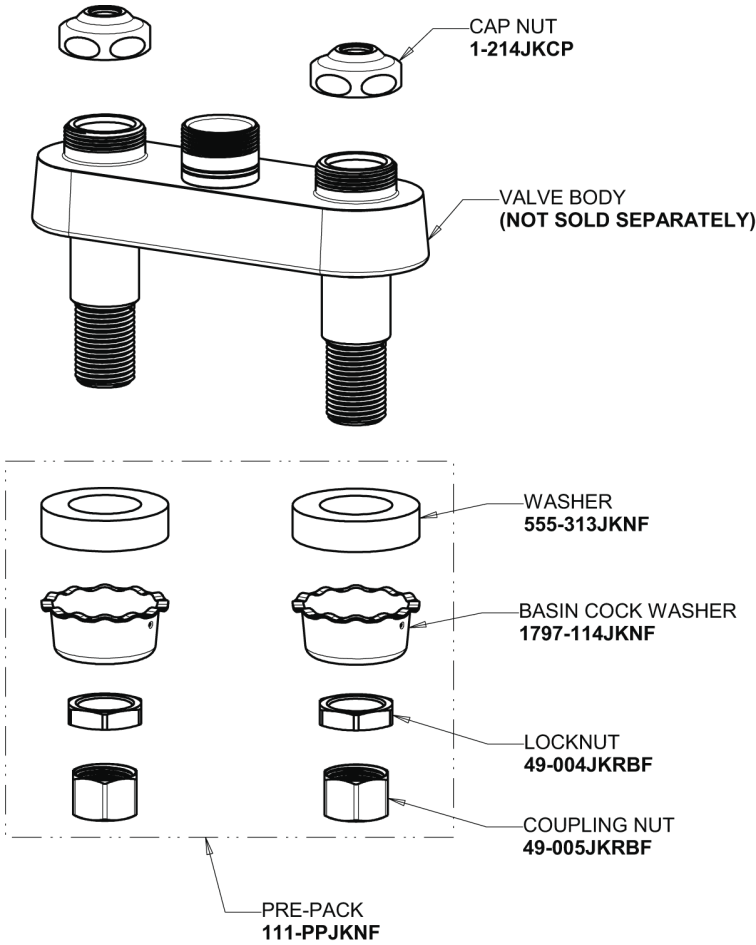

# Repair Parts

895-XKE73ABCP

Hot and Cold Water Sink Faucet

a Geberit company

## Base Parts:

## 2-3/8" Lever Handle 369-PRJKCP

## Ceramic 1/4-Turn Cartridge (pair) 1-099XKJKABNF (right) 1-100XKJKABNF (left)