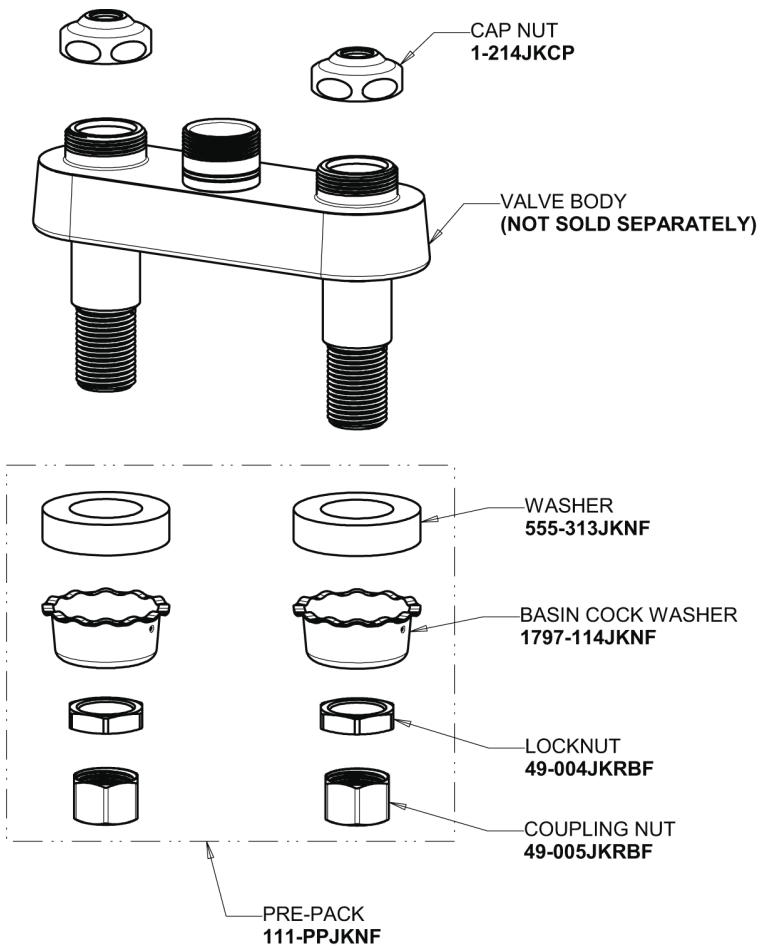

Repair Parts

895-L9E73ABCP

Hot and Cold Water Sink Faucet

CHICAGO FAUCETS®

Geberit Group

Base Parts:

2-3/8" Lever Handle 369-PRJKCP

9-1/2" L Type Swing Spout L9LEOJKAB

1.0 GPM (3.8 L/min) Non-Aerating Laminar Outlet E73JKABCP

Quatern Compression Cartridge (pair) 1-099XTJKABNF (right) 1-100XTJKABNF (left)

For Technical Assistance:

Phone: 800-TEC-TRUE (832-8783)

Email: techsupport.us@chicagofaucets.com