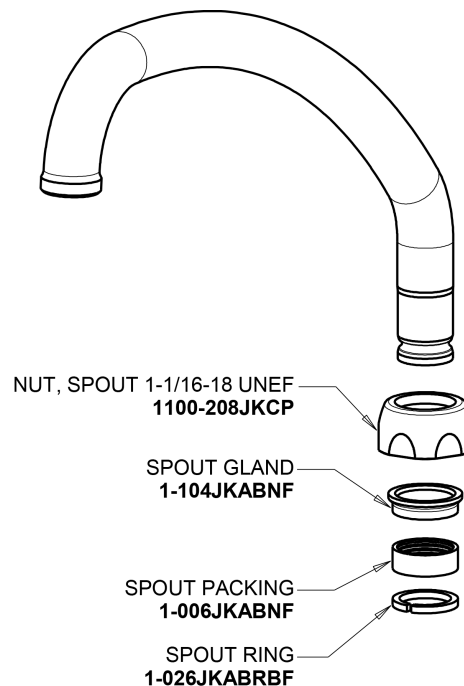

Repair Parts

895-L9E73ABCP

Hot and Cold Water Sink Faucet

CHICAGO FAUCETS®

Geberit Group

Base Parts:

2-3/8" Lever Handle 369-PRJKCP

9-1/2" L Type Swing Spout L9LEOJKAB

1.0 GPM (3.8 L/min) Non-Aerating Laminar Outlet E73JKABCP

Quatern Compression Cartridge (pair) 1-099XTJKABNF (right) 1-100XTJKABNF (left)

For Technical Assistance:

Phone: 800-TEC-TRUE (832-8783)

Email: techsupport.us@chicagofaucets.com