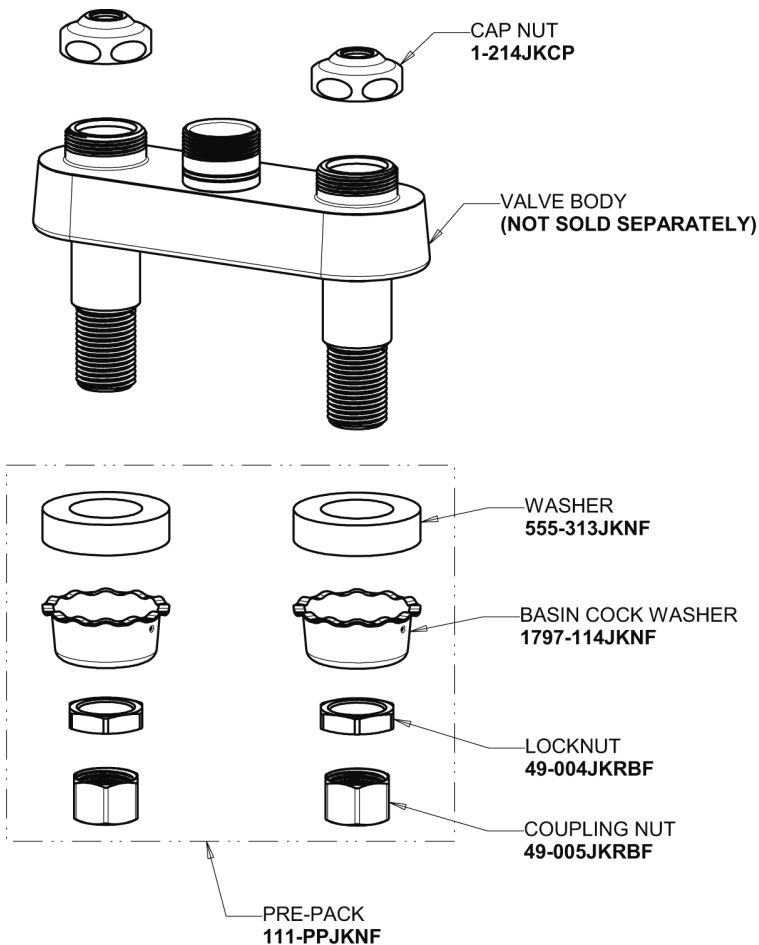

# Repair Parts

895-L9E72ABCP

Hot and Cold Water Sink Faucet

**CHICAGO  
FAUCETS**

a Geberit company

## Base Parts:

2-3/8" Lever Handle  
369-PRJKCP

9-1/2" L Type Swing Spout  
L9LEOJKAB

0.5 GPM (1.9 L/min) Non-Aerating Laminar Outlet  
E72JKABCP

Quatern Compression Cartridge (pair)  
1-099XTJKABNF (right)  
1-100XTJKABNF (left)