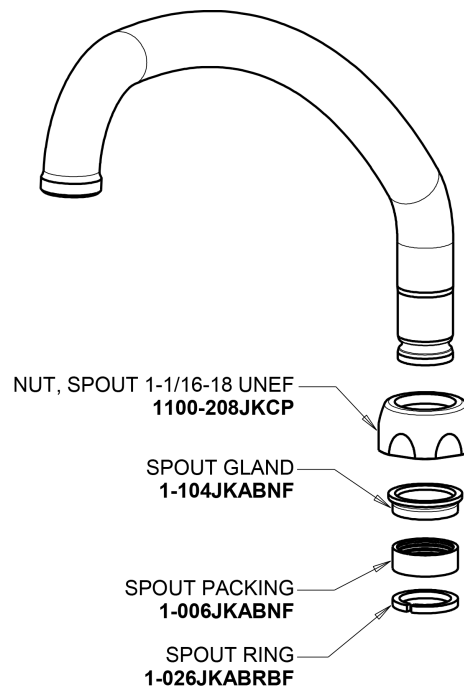

# Repair Parts

895-L9E72ABCP

Hot and Cold Water Sink Faucet

**CHICAGO  
FAUCETS**

a Geberit company

## Base Parts:

2-3/8" Lever Handle  
369-PRJKCP

9-1/2" L Type Swing Spout  
L9LEOJKAB

0.5 GPM (1.9 L/min) Non-Aerating Laminar Outlet  
E72JKABCP

Quatern Compression Cartridge (pair)  
1-099XTJKABNF (right)  
1-100XTJKABNF (left)