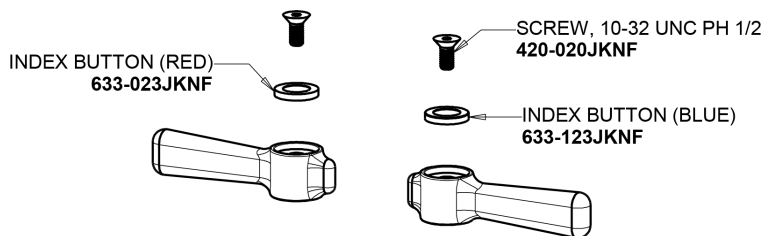

# Repair Parts

895-L9E72ABCP

Hot and Cold Water Sink Faucet

**CHICAGO  
FAUCETS**

a Geberit company

## Base Parts:

2-3/8" Lever Handle  
369-PRJKCP

9-1/2" L Type Swing Spout  
L9LEOJKAB

0.5 GPM (1.9 L/min) Non-Aerating Laminar Outlet  
E72JKABCP

Quatern Compression Cartridge (pair)  
1-099XTJKABNF (right)  
1-100XTJKABNF (left)