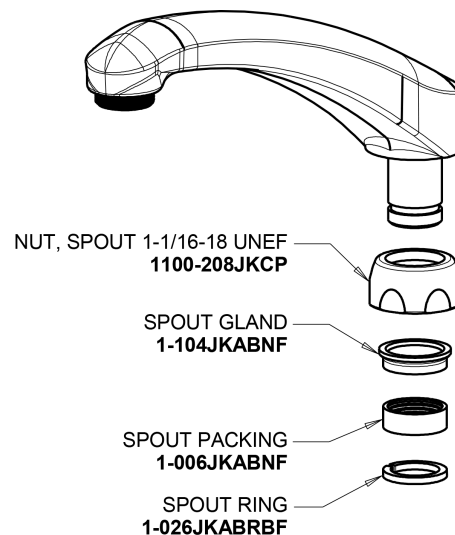

Repair Parts

895-L8ABCP

Hot and Cold Water Sink Faucet

CHICAGO FAUCETS®

Geberit Group

Base Parts:

2-3/8" Lever Handle 369-PRJKCP

8" L Type Swing Spout L8LEOJKAB

2.2 GPM (8.3 L/min) Aerator E3JKABCP

Quatern Compression Cartridge (pair) 1-099XTJKABNF (right) 1-100XTJKABNF (left)

For Technical Assistance:

Phone: 800-TEC-TRUE (832-8783)

Email: techsupport.us@chicagofaucets.com