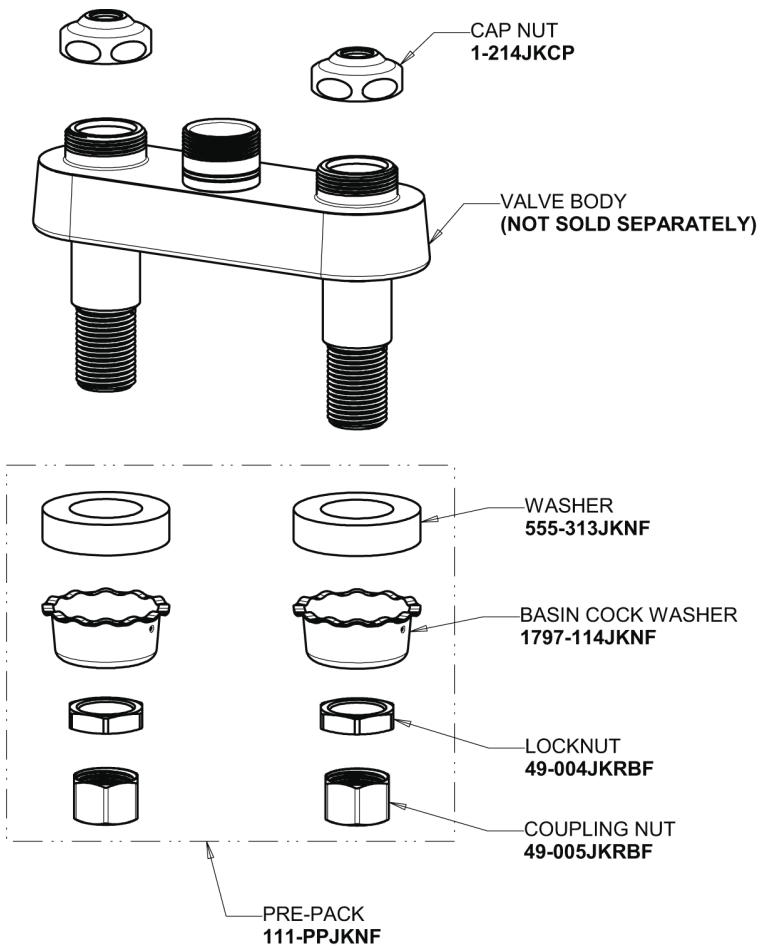

Repair Parts

895-L8ABCP

Hot and Cold Water Sink Faucet

CHICAGO FAUCETS®

Geberit Group

Base Parts:

2-3/8" Lever Handle 369-PRJKCP

8" L Type Swing Spout L8LEOJKAB

2.2 GPM (8.3 L/min) Aerator E3JKABCP

Quatern Compression Cartridge (pair) 1-099XTJKABNF (right) 1-100XTJKABNF (left)

For Technical Assistance:

Phone: 800-TEC-TRUE (832-8783)

Email: techsupport.us@chicagofaucets.com