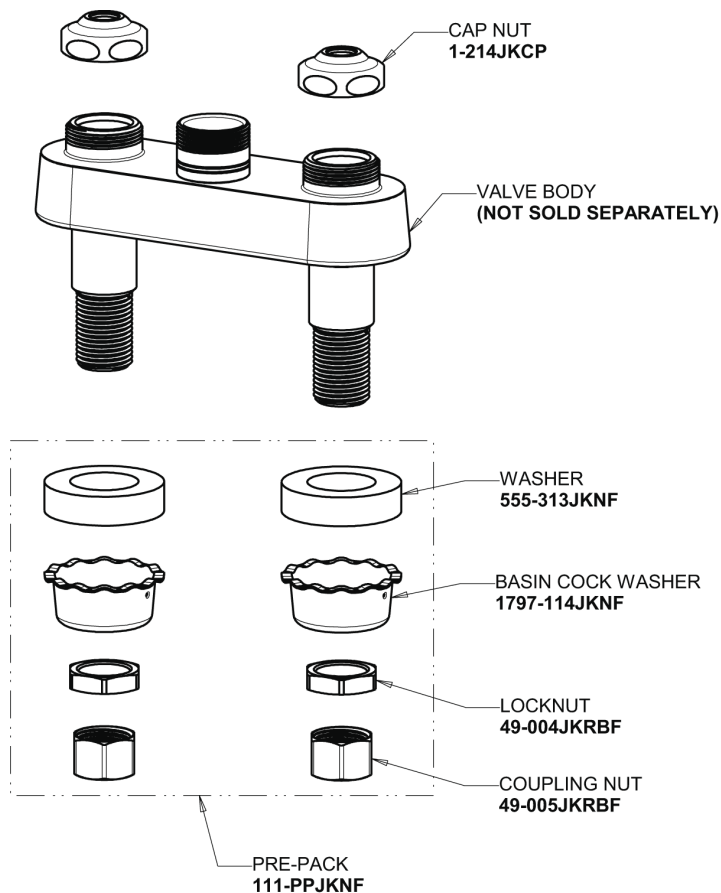

Repair Parts

895-L5VBXKCP

Hot and Cold Water Sink Faucet

CHICAGO FAUCETS®

Geberit Group

Base Parts:

2-3/8" Lever Handle 369-PRJKCP

5-1/4" L Type Swing Spout with Atmospheric Vacuum Breaker L5VBJKCP

Ceramic 1/4-Turn Cartridge (pair) 1-099XKJKABNF (right) 1-100XKJKABNF (left)

For Technical Assistance:

Phone: 800-TEC-TRUE (832-8783)

Email: techsupport.us@chicago faucets.com

2100 South Clearwater Drive

Des Plaines, IL 60018