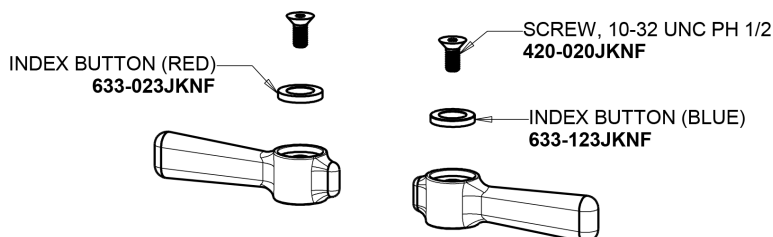

Repair Parts

895-L5VBXKCP

Hot and Cold Water Sink Faucet

CHICAGO FAUCETS®

Geberit Group

Base Parts:

2-3/8" Lever Handle 369-PRJKCP

5-1/4" L Type Swing Spout with Atmospheric Vacuum Breaker L5VBJKCP

Ceramic 1/4-Turn Cartridge (pair) 1-099XKJKABNF (right) 1-100XKJKABNF (left)

For Technical Assistance:

Phone: 800-TEC-TRUE (832-8783)

Email: techsupport.us@chicago faucets.com

2100 South Clearwater Drive

Des Plaines, IL 60018