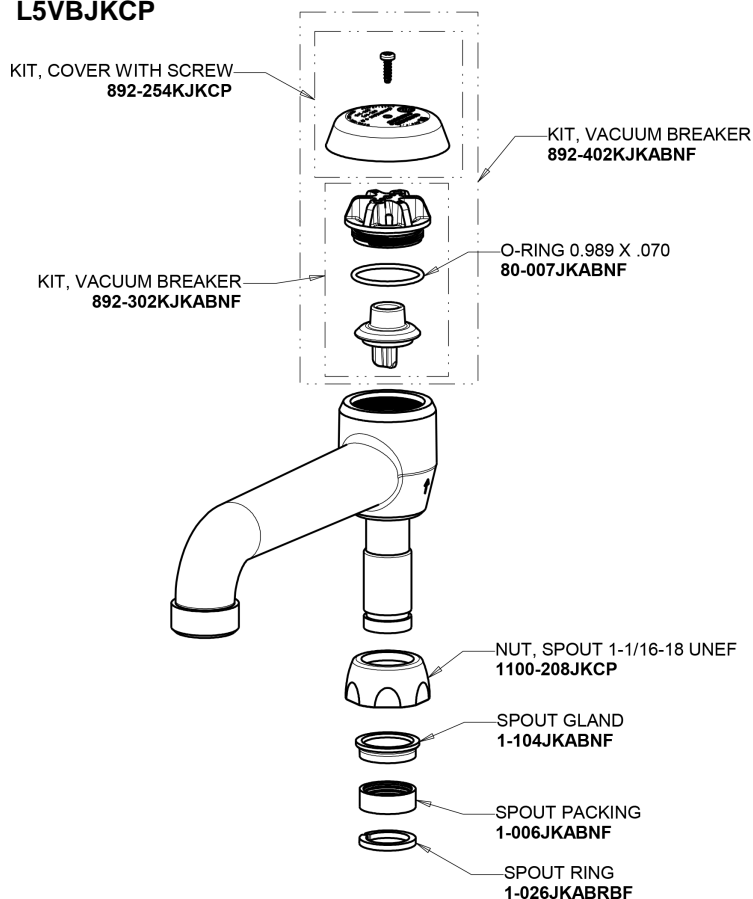

Repair Parts

895-L5VBXKCP

Hot and Cold Water Sink Faucet

CHICAGO FAUCETS®

Geberit Group

Base Parts:

2-3/8" Lever Handle 369-PRJKCP

5-1/4" L Type Swing Spout with Atmospheric Vacuum Breaker L5VBJKCP

Ceramic 1/4-Turn Cartridge (pair) 1-099XKJKABNF (right) 1-100XKJKABNF (left)

For Technical Assistance:

Phone: 800-TEC-TRUE (832-8783)

Email: techsupport.us@chicago faucets.com

2100 South Clearwater Drive

Des Plaines, IL 60018