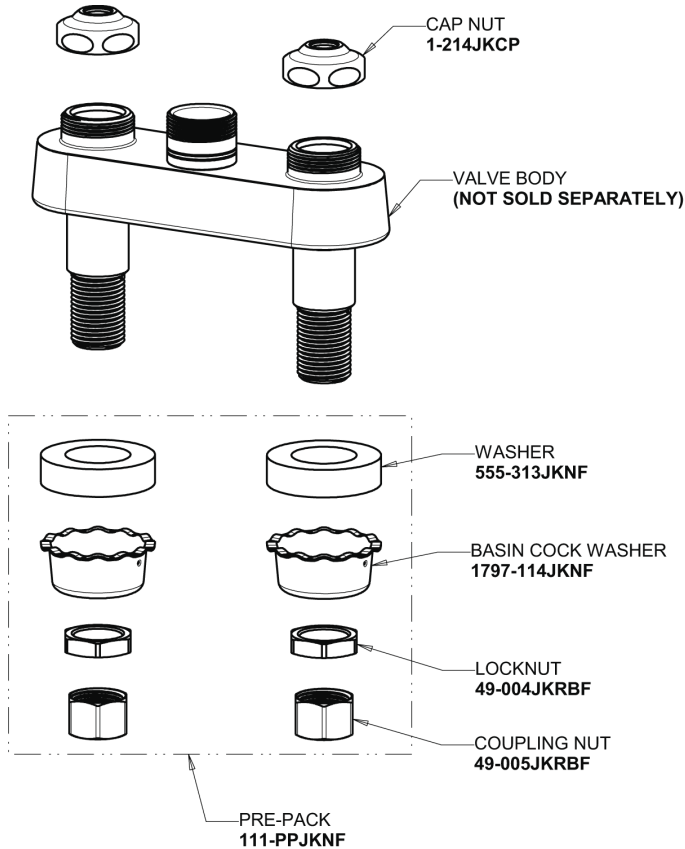

# Repair Parts

895-GN8AE65VPAABCP

Hot and Cold Water Sink Faucet

a Geberit company

## Base Parts:

## 8" Rigid / Swing Gooseneck Spout GN8AJKABCP

## 2-3/8" Lever Handle 369-PRJKCP