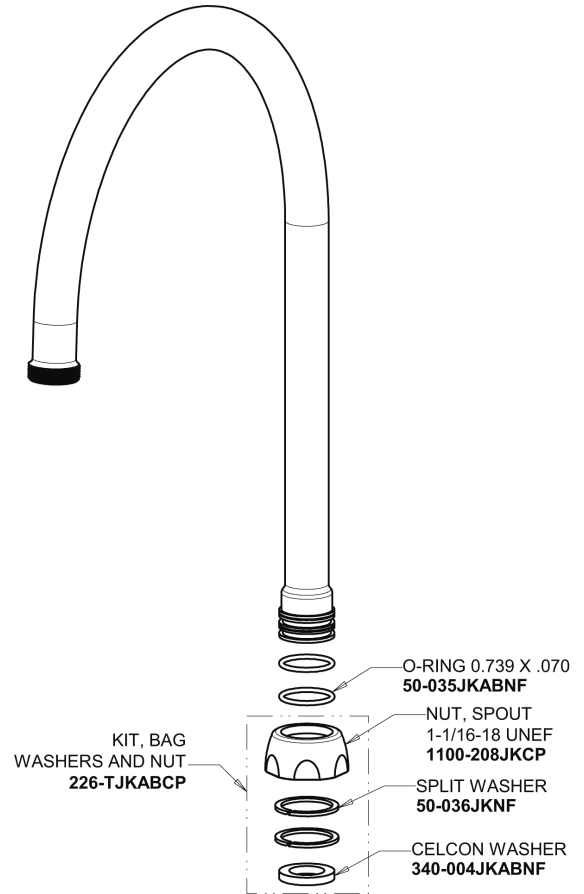

# Repair Parts

895-GN8AE65VPAABCP

Hot and Cold Water Sink Faucet

a Geberit company

## Base Parts:

## 8" Rigid / Swing Gooseneck Spout GN8AJKABCP

## 2-3/8" Lever Handle 369-PRJKCP