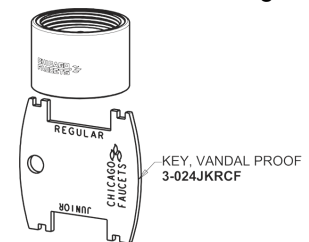

# Repair Parts

895-GN8AE65VPAABCP

Hot and Cold Water Sink Faucet

a Geberit company

## Base Parts:

## 2-3/8" Lever Handle 369-PRJKCP