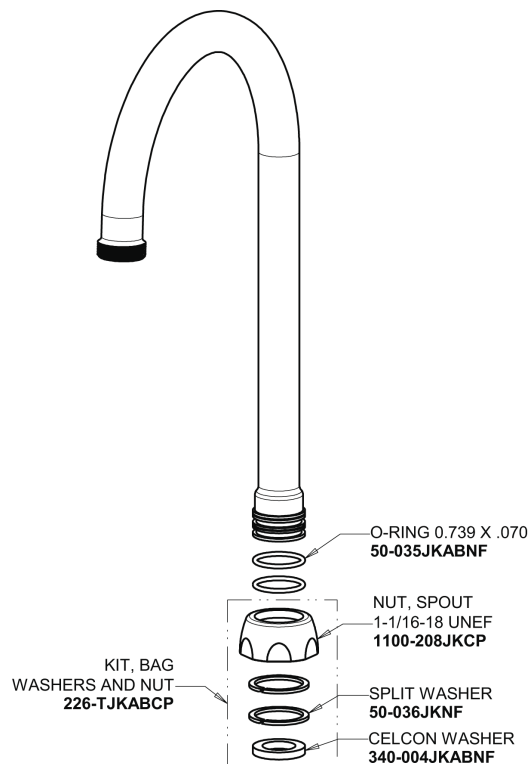

Repair Parts

895-GN2AE72-319AB

Hot and Cold Water Sink Faucet

CHICAGO FAUCETS®

Geberit Group

Base Parts:

6" Elbow Blade Handle 319-PRJKCP

5-1/4" Rigid / Swing Gooseneck Spout GN2AJKABCP

0.5 GPM (1.9 L/min) Non-Aerating Laminar Outlet E72JKABCP

Quaturn Compression Cartridge (pair) 1-099XTJKABNF (right) 1-100XTJKABNF (left)

For Technical Assistance:

Phone: 800-TEC-TRUE (832-8783)

Email: techsupport.us@chicago faucets.com