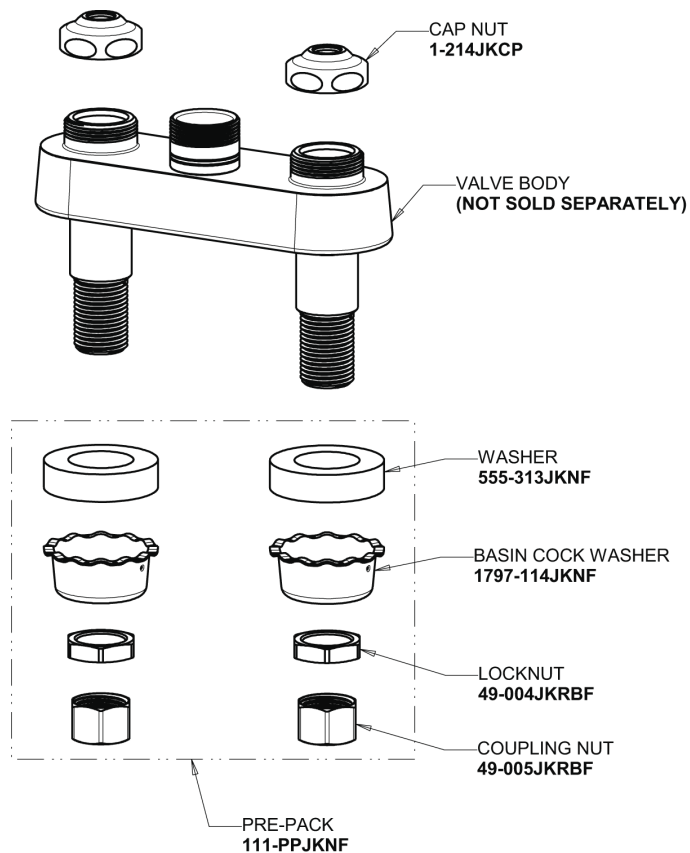

Repair Parts

895-GN2AE72-319AB

Hot and Cold Water Sink Faucet

CHICAGO FAUCETS®

Geberit Group

Base Parts:

6" Elbow Blade Handle 319-PRJKCP

5-1/4" Rigid / Swing Gooseneck Spout GN2AJKABCP

0.5 GPM (1.9 L/min) Non-Aerating Laminar Outlet E72JKABCP

Quaturn Compression Cartridge (pair) 1-099XTJKABNF (right) 1-100XTJKABNF (left)

For Technical Assistance:

Phone: 800-TEC-TRUE (832-8783)

Email: techsupport.us@chicago faucets.com