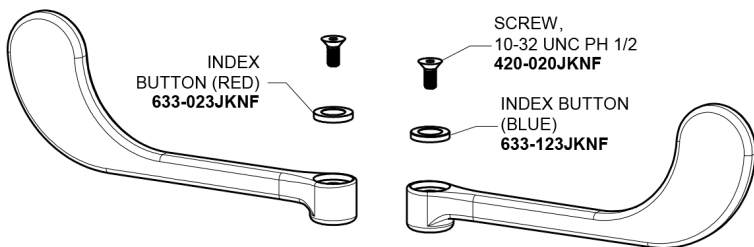

Repair Parts

895-GN2AE72-319AB

Hot and Cold Water Sink Faucet

CHICAGO FAUCETS®

Geberit Group

Base Parts:

6" Elbow Blade Handle 319-PRJKCP

5-1/4" Rigid / Swing Gooseneck Spout GN2AJKABCP

0.5 GPM (1.9 L/min) Non-Aerating Laminar Outlet E72JKABCP

Quaturn Compression Cartridge (pair) 1-099XTJKABNF (right) 1-100XTJKABNF (left)

For Technical Assistance:

Phone: 800-TEC-TRUE (832-8783)

Email: techsupport.us@chicago faucets.com