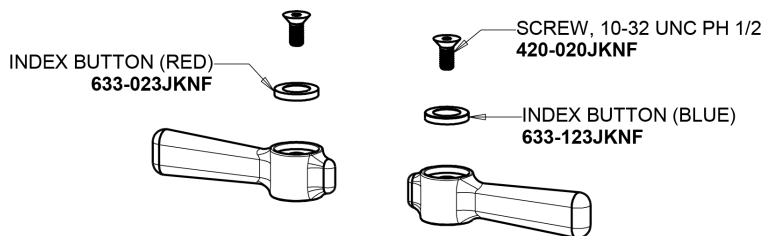

# Repair Parts

895-E73-RGD2ABCP

Hot and Cold Water Sink Faucet

**CHICAGO  
FAUCETS**

a Geberit company

## Base Parts:

## 2-3/8" Lever Handle 369-PRJKCP