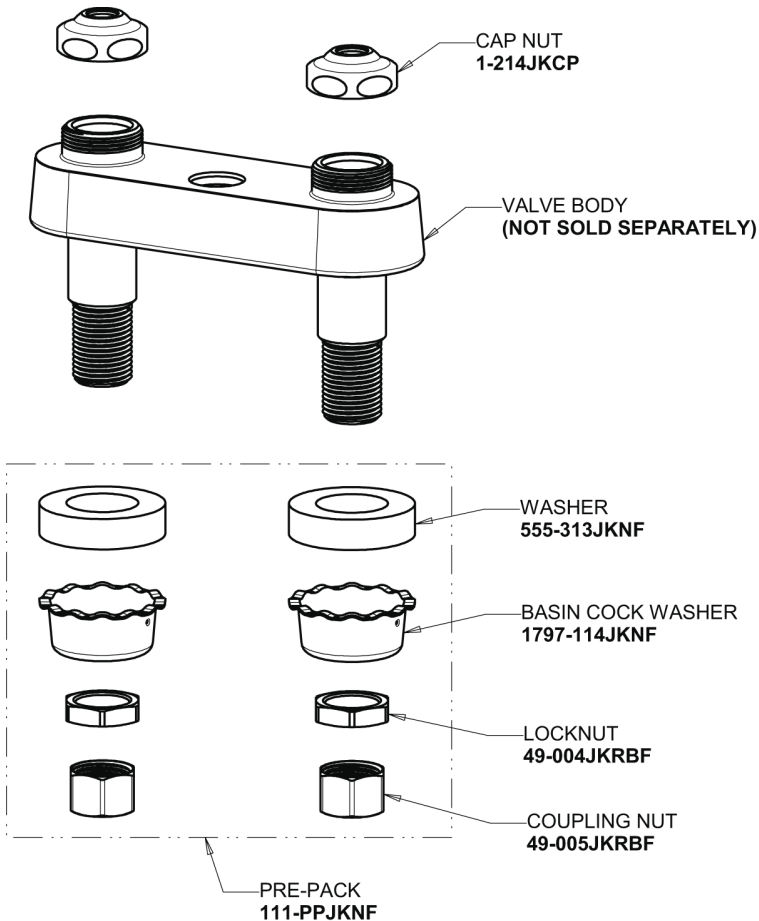

# Repair Parts

895-E73-RGD2ABCP

Hot and Cold Water Sink Faucet

**CHICAGO  
FAUCETS**

a Geberit company

## Base Parts:

## 2-3/8" Lever Handle 369-PRJKCP

## 5-1/4" Rigid Gooseneck Spout GNRGD2JKABCP