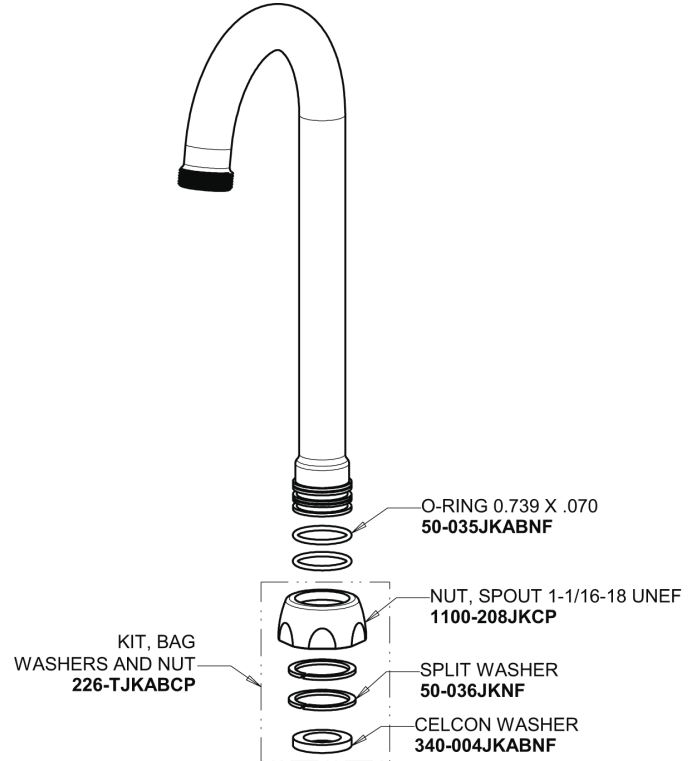

Repair Parts

895-E65VP-VPCABCP

Hot and Cold Water Sink Faucet

CHICAGO FAUCETS®

Geberit Group

Base Parts:

2-3/8" Lever Handle 369-PRJKCP

3-1/2" Rigid / Swing Gooseneck Spout GN1AJKABCP

Quatern Compression Cartridge (pair) 1-099XTJKABNF (right) 1-100XTJKABNF (left)

1.0 GPM (3.8 L/min) Vandal Proof Non-Aerating Laminar Outlet E65VPJKABCP

For Technical Assistance:

Phone: 800-TEC-TRUE (832-8783)