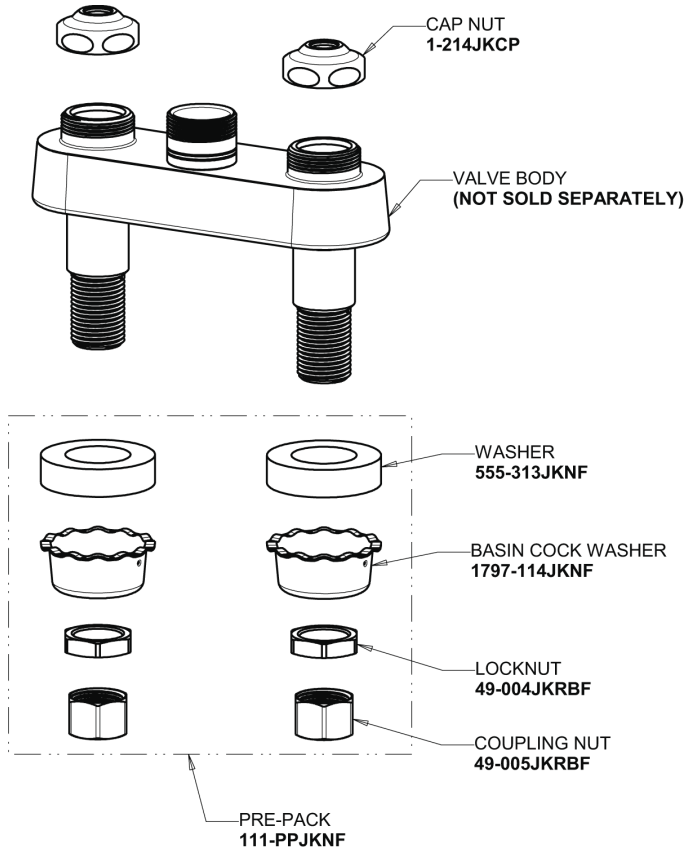

Repair Parts

895-E65VP-VPCABCP

Hot and Cold Water Sink Faucet

CHICAGO FAUCETS®

Geberit Group

Base Parts:

2-3/8" Lever Handle 369-PRJKCP

3-1/2" Rigid / Swing Gooseneck Spout GN1AJKABCP

Quatern Compression Cartridge (pair) 1-099XTJKABNF (right) 1-100XTJKABNF (left)

1.0 GPM (3.8 L/min) Vandal Proof Non-Aerating Laminar Outlet E65VPJKABCP

For Technical Assistance:

Phone: 800-TEC-TRUE (832-8783)