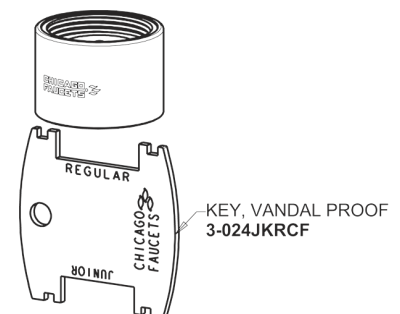

Repair Parts

895-E65VP-VPCABCP

Hot and Cold Water Sink Faucet

CHICAGO FAUCETS®

Geberit Group

Base Parts:

2-3/8" Lever Handle 369-PRJKCP

3-1/2" Rigid / Swing Gooseneck Spout GN1AJKABCP

Quatern Compression Cartridge (pair) 1-099XTJKABNF (right) 1-100XTJKABNF (left)

1.0 GPM (3.8 L/min) Vandal Proof Non-Aerating Laminar Outlet E65VPJKABCP

For Technical Assistance:

Phone: 800-TEC-TRUE (832-8783)