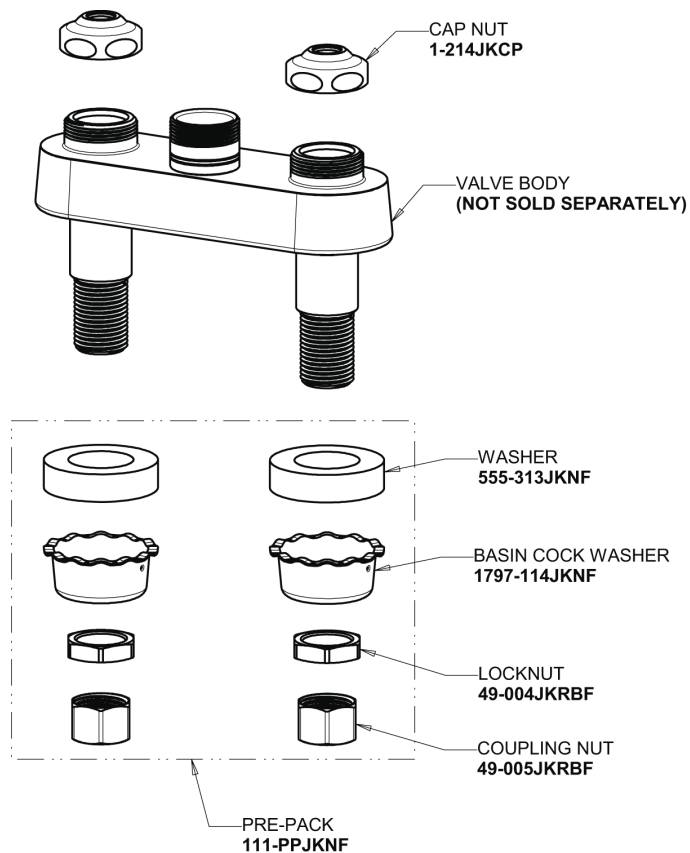

# Repair Parts

895-319ABCP

Hot and Cold Water Sink Faucet

**CHICAGO  
FAUCETS**

a Geberit company

## Base Parts:

## 6" Elbow Blade Handle 319-PRJKCP