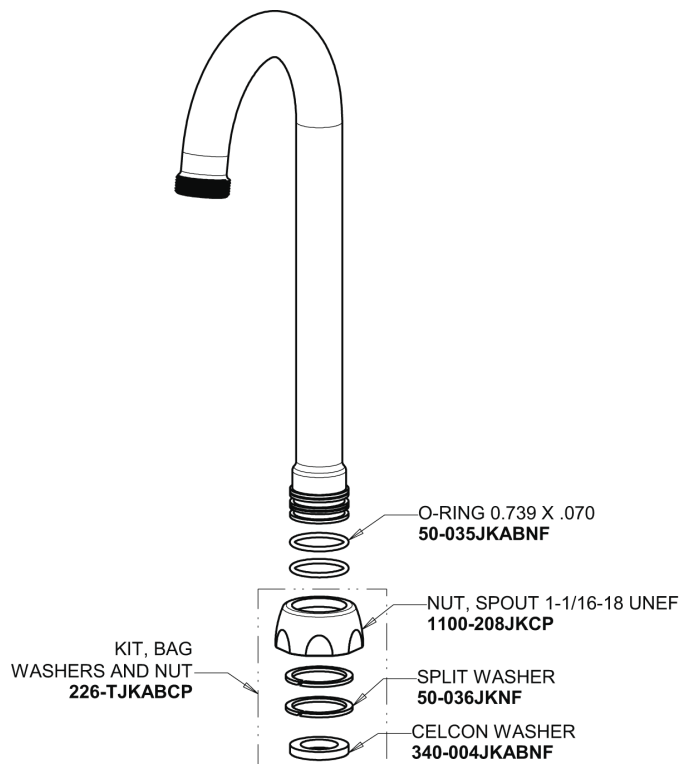

3-1/2" Rigid / Swing Gooseneck Spout GN1AJKABCP

2.2 GPM (8.3 L/min) Aerator E3JKABCP

Quaturn Compression Cartridge (pair) 1-099XTJKABNF (right) 1-100XTJKABNF (left)

For Technical Assistance:

Phone: 800-TEC-TRUE (832-8783)

Email: techsupport.us@chicago faucets.com

2100 South Clearwater Drive

Des Plaines, IL 60018

Phone: 847-803-5000

chicago faucets.com