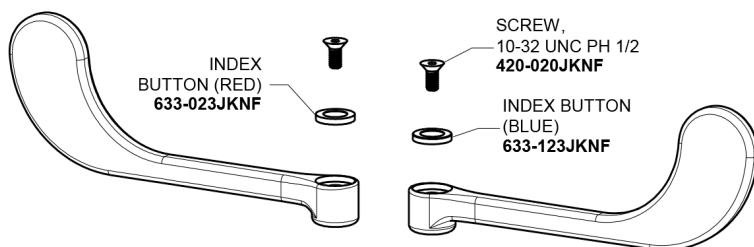

# Repair Parts

895-319ABCP

Hot and Cold Water Sink Faucet

**CHICAGO  
FAUCETS**

a Geberit company

## Base Parts:

## 6" Elbow Blade Handle 319-PRJKCP