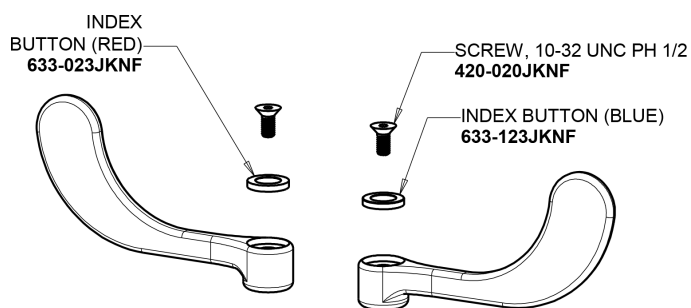

# Repair Parts

895-317RGD2ABCP

Hot and Cold Water Sink Faucet

**CHICAGO  
FAUCETS** 

a Geberit company

## Base Parts:

## 5-1/4" Rigid Gooseneck Spout GNRGD2JKABCP