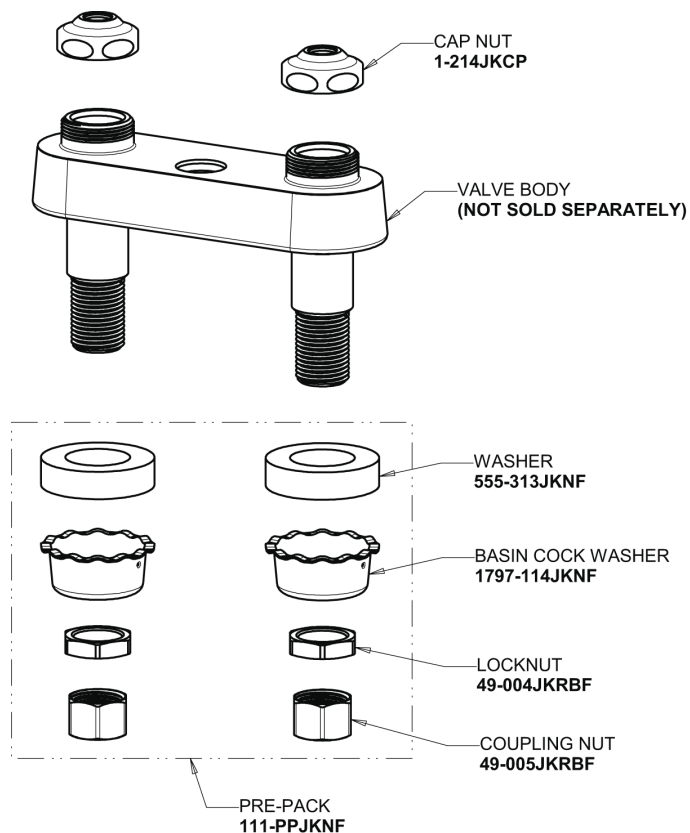

# Repair Parts

895-317RGD2ABCP

Hot and Cold Water Sink Faucet

**CHICAGO  
FAUCETS** 

a Geberit company

## Base Parts:

## 5-1/4" Rigid Gooseneck Spout GNRGD2JKABCP