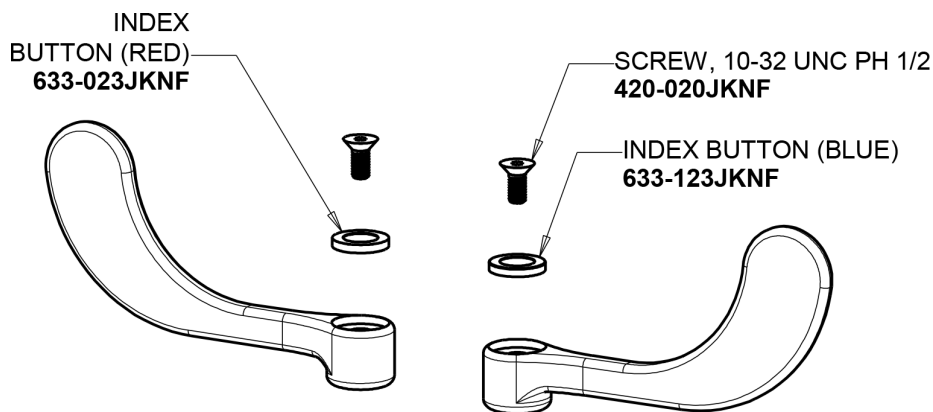

Repair Parts

895-317GN8BVBE3MAB

Hot and Cold Water Sink Faucet

CHICAGO FAUCETS®

Geberit Group

4" Wristblade Handle
317-PRJKCP

Softflo Aerator with Adapter
E3-2JKABCP