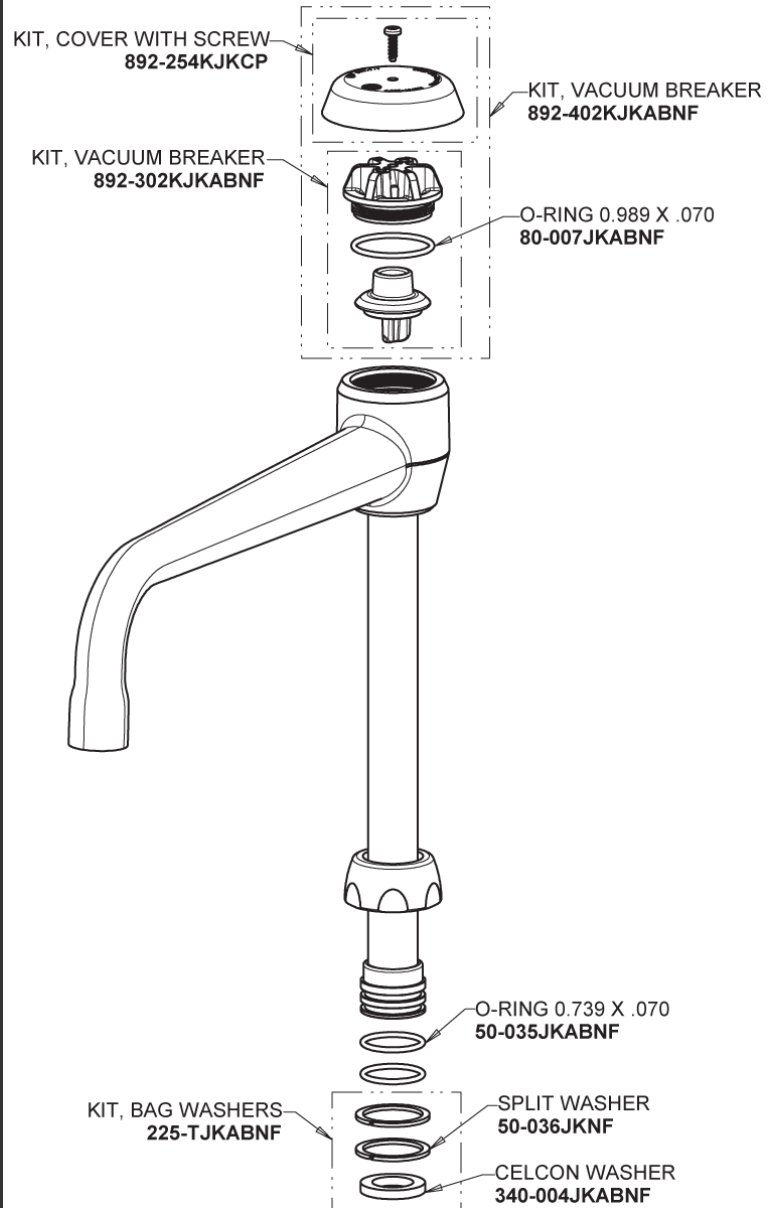

# Repair Parts

895-317GN8BVBE3MAB

Hot and Cold Water Sink Faucet

## Base Parts:

## 8" Vacuum Breaker Swing Spout GN8BVBJKABCP