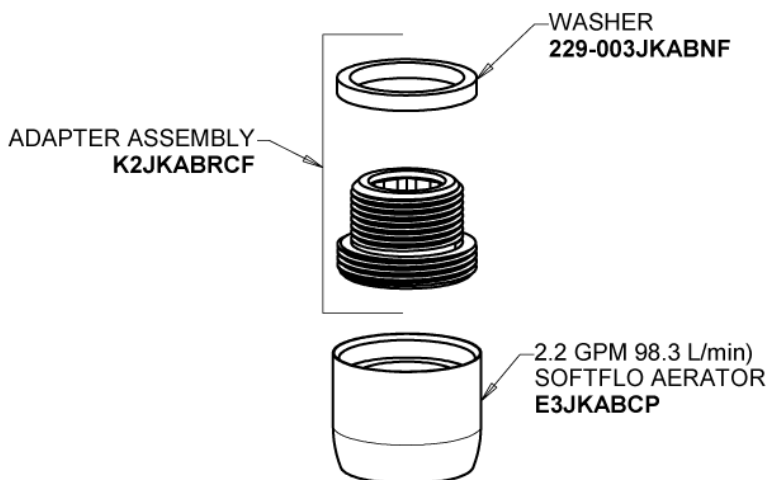

Quatern Compression Cartridge (pair)
1-099XTJKABNF (right)
1-100XTJKABNF (left)