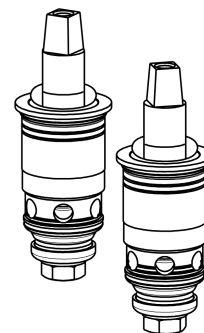

## Base Parts:

# Repair Parts

895-317GN8BVBE3MAB

Hot and Cold Water Sink Faucet

# CHICAGO FAUCETS®

Geberit Group

4" Wristblade Handle  
317-PRJKCP

Softflo Aerator with Adapter  
E3-2JKABCP

Quatern Compression Cartridge (pair)  
1-099XTJKABNF (right)  
1-100XTJKABNF (left)