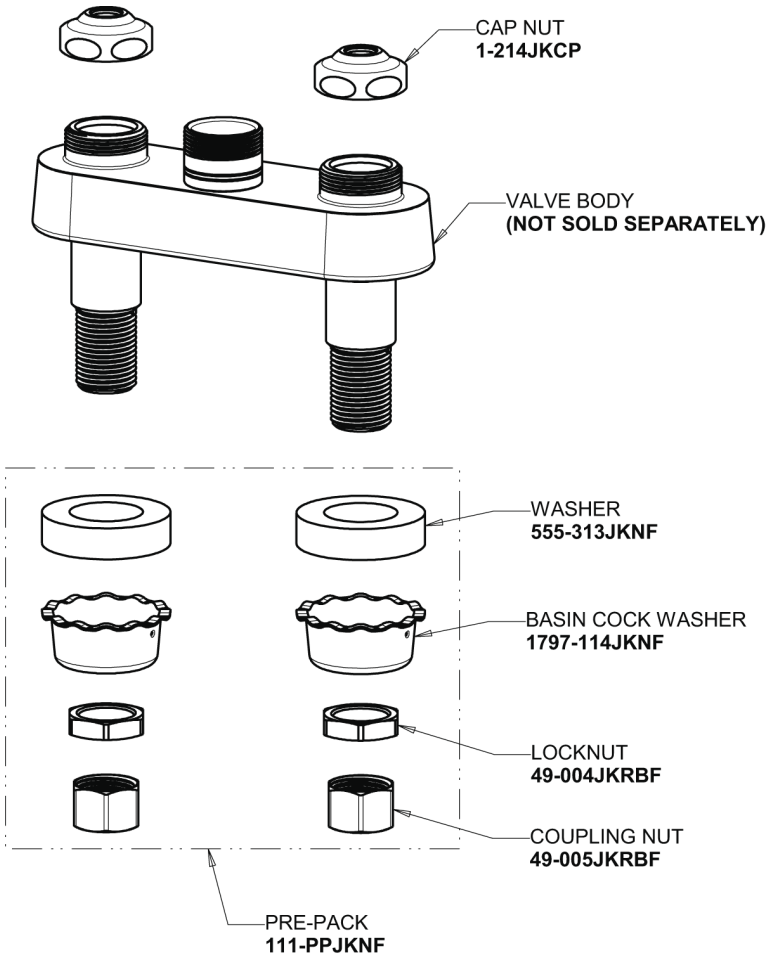

# Repair Parts

895-317GN8BVBE3MAB

Hot and Cold Water Sink Faucet

## Base Parts: