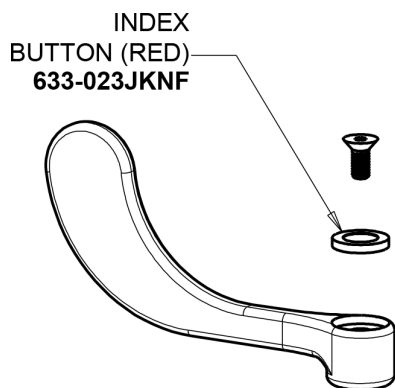

# Repair Parts

895-317GN8BVBE2-2

Hot and Cold Water Sink Faucet

# CHICAGO FAUCETS®

Geberit Group

4" Wristblade Handle  
317-PRJKCP

Full Flow 3/4" Hose Thread Male Outlet with Adapter  
E2-2JKRCF

Quatern Compression Cartridge (pair)  
1-099XTJKABNF (right)  
1-100XTJKABNF (left)