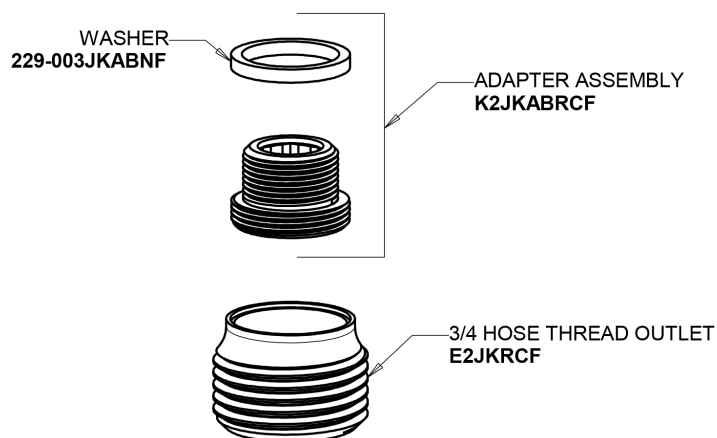

# Repair Parts

895-317GN8BVBE2-2

Hot and Cold Water Sink Faucet

# CHICAGO FAUCETS®

Geberit Group

4" Wristblade Handle  
317-PRJKCP

Full Flow 3/4" Hose Thread Male Outlet with Adapter  
E2-2JKRCF

Quatern Compression Cartridge (pair)  
1-099XTJKABNF (right)  
1-100XTJKABNF (left)