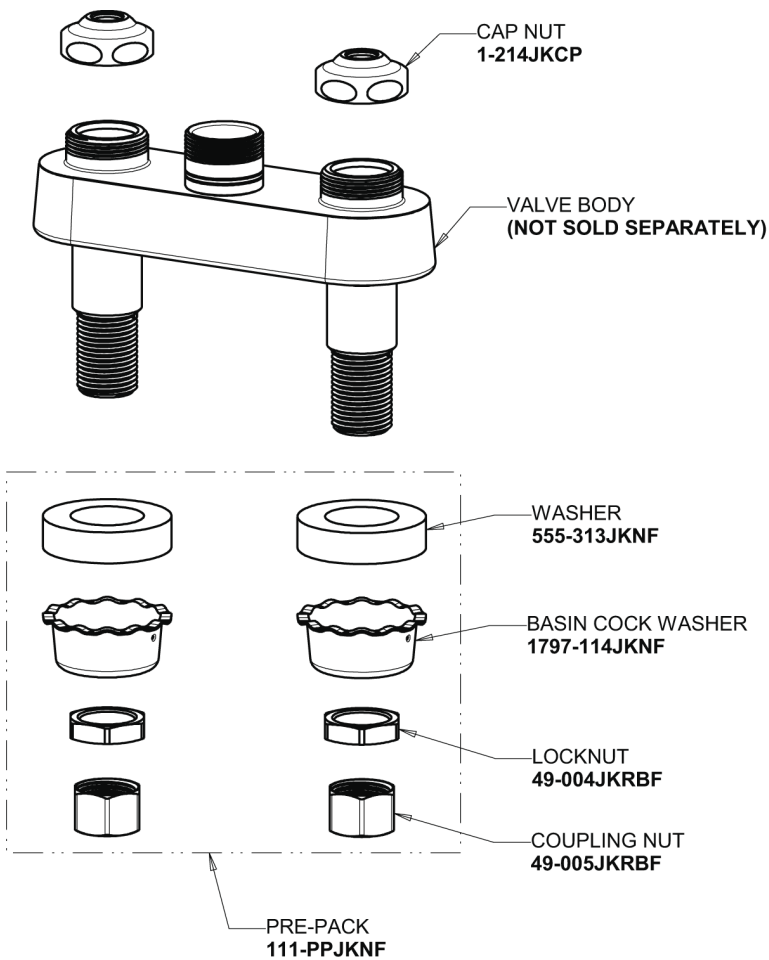

# Repair Parts

895-317GN8BVBE2-2

Hot and Cold Water Sink Faucet

## Base Parts: