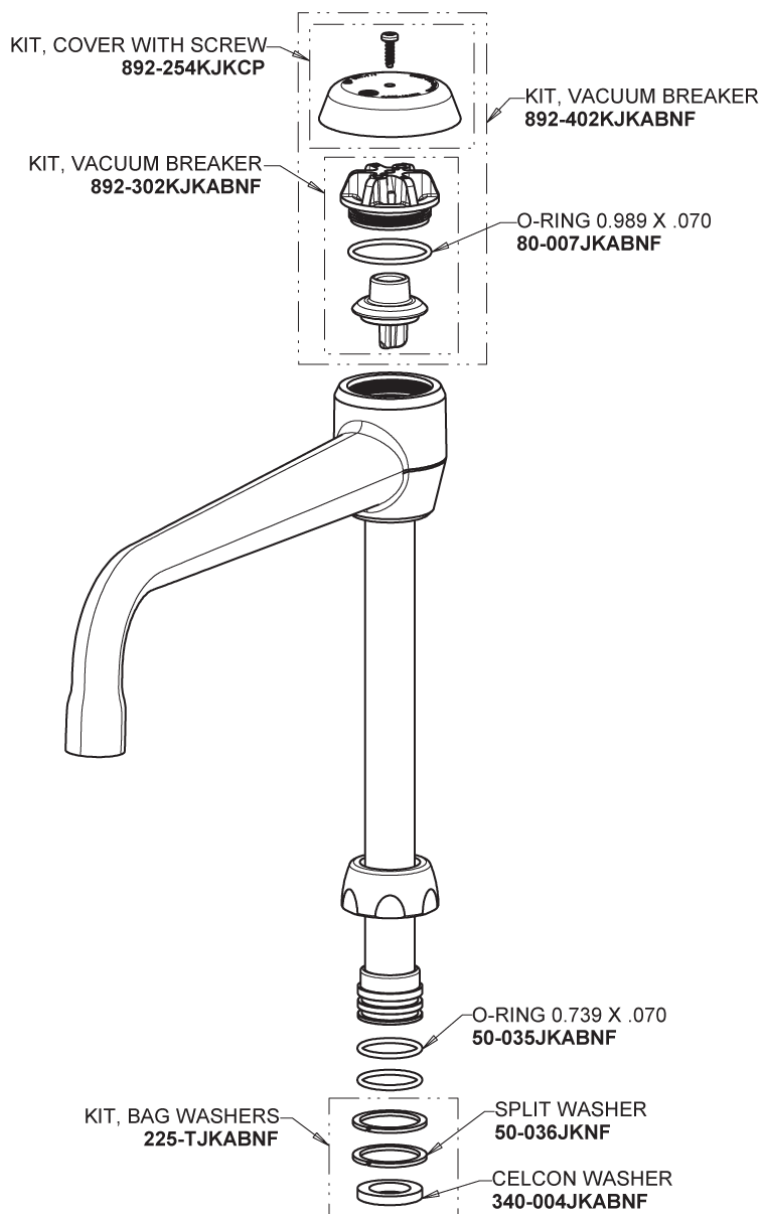

# Repair Parts

895-317GN8BVBE2-2

Hot and Cold Water Sink Faucet

## Base Parts:

## 8" Vacuum Breaker Swing Spout GN8BVBJKABCP