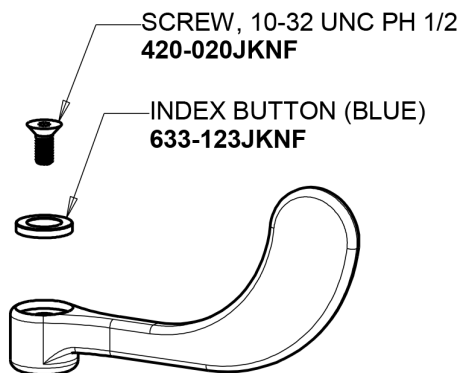

# Repair Parts

895-317GN8BVBE2-2

Hot and Cold Water Sink Faucet

# CHICAGO FAUCETS®

Geberit Group

4" Wristblade Handle  
317-PRJKCP

Full Flow 3/4" Hose Thread Male Outlet with Adapter  
E2-2JKRCF

Quatern Compression Cartridge (pair)  
1-099XTJKABNF (right)  
1-100XTJKABNF (left)