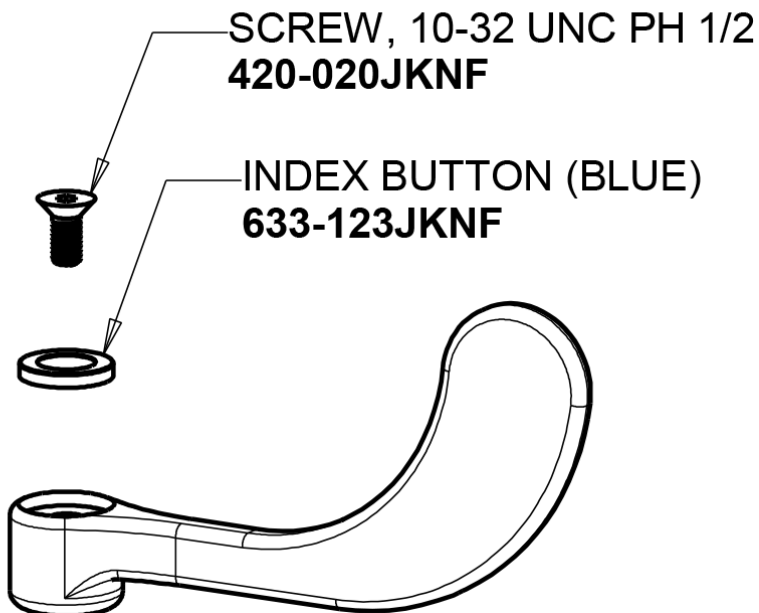

Repair Parts

895-317GN8AE73ABCP

Hot and Cold Water Sink Faucet

a Geberit company

Base Parts:

8" Rigid / Swing Gooseneck Spout GN8AJKABCP

1.0 GPM (3.8 L/min) Non-Aerating Laminar Outlet E73JKABCP

4" Wristblade Handle 317-PRJKCP

4" Wristblade Handle
317-PRJKCP

INDEX
BUTTON (RED)
633-023JKNF

SCREW, 10-32 UNC PH 1/2
420-020JKNF

INDEX BUTTON (BLUE)
633-123JKNF

1.0 GPM (3.8 L/min) Non-Aerating Laminar Outlet
E73JKABCP

Quatern Compression Cartridge (pair)
1-099XTJKABNF (right)
1-100XTJKABNF (left)