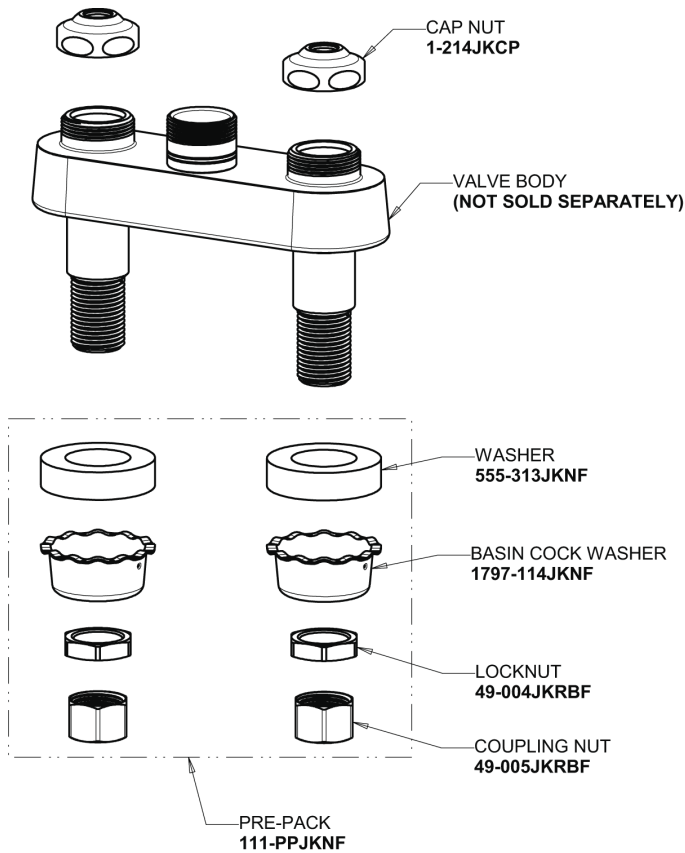

Repair Parts

895-317GN8AE73ABCP

Hot and Cold Water Sink Faucet

a Geberit company

Base Parts:

8" Rigid / Swing Gooseneck Spout GN8AJKABCP

1.0 GPM (3.8 L/min) Non-Aerating Laminar Outlet E73JKABCP

4" Wristblade Handle 317-PRJKCP

4" Wristblade Handle
317-PRJKCP

INDEX
BUTTON (RED)
633-023JKNF

SCREW, 10-32 UNC PH 1/2
420-020JKNF

INDEX BUTTON (BLUE)
633-123JKNF

1.0 GPM (3.8 L/min) Non-Aerating Laminar Outlet
E73JKABCP

Quatern Compression Cartridge (pair)
1-099XTJKABNF (right)
1-100XTJKABNF (left)