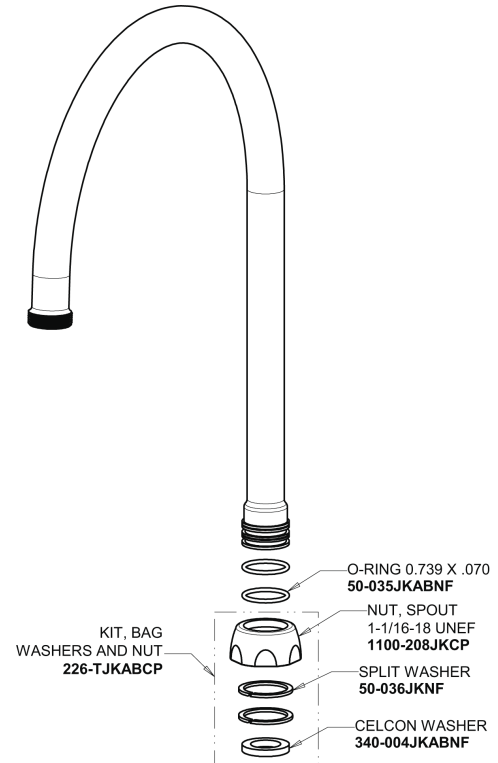

Repair Parts

895-317GN8AE73ABCP

Hot and Cold Water Sink Faucet

a Geberit company

Base Parts:

8" Rigid / Swing Gooseneck Spout GN8AJKABCP

1.0 GPM (3.8 L/min) Non-Aerating Laminar Outlet E73JKABCP

4" Wristblade Handle 317-PRJKCP

Quatern Compression Cartridge (pair) 1-099XTJKABNF (right) 1-100XTJKABNF (left)

For Technical Assistance:

Phone: 800-TEC-TRUE (832-8783)

Email: techsupport.us@chicagofaucets.com

2100 South Clearwater Drive

4" Wristblade Handle
317-PRJKCP

INDEX
BUTTON (RED)
633-023JKNF

SCREW, 10-32 UNC PH 1/2
420-020JKNF

INDEX BUTTON (BLUE)
633-123JKNF

1.0 GPM (3.8 L/min) Non-Aerating Laminar Outlet
E73JKABCP

Quatern Compression Cartridge (pair)
1-099XTJKABNF (right)
1-100XTJKABNF (left)