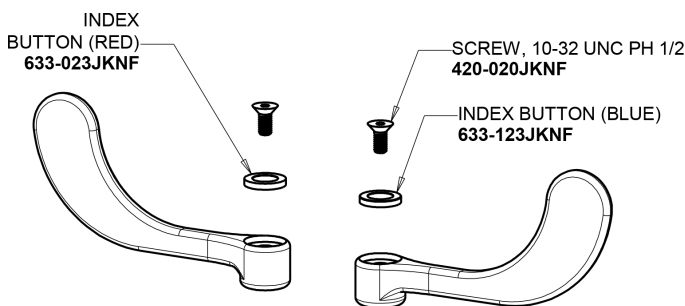

Repair Parts

895-317GN8AE73ABCP

Hot and Cold Water Sink Faucet

a Geberit company

Base Parts:

8" Rigid / Swing Gooseneck Spout GN8AJKABCP

1.0 GPM (3.8 L/min) Non-Aerating Laminar Outlet E73JKABCP

4" Wristblade Handle 317-PRJKCP

Quatern Compression Cartridge (pair) 1-099XTJKABNF (right) 1-100XTJKABNF (left)

For Technical Assistance:

Phone: 800-TEC-TRUE (832-8783)

Email: techsupport.us@chicagofaucets.com

2100 South Clearwater Drive

4" Wristblade Handle
317-PRJKCP

INDEX
BUTTON (RED)
633-023JKNF

SCREW, 10-32 UNC PH 1/2
420-020JKNF

INDEX BUTTON (BLUE)
633-123JKNF

1.0 GPM (3.8 L/min) Non-Aerating Laminar Outlet
E73JKABCP

Quatern Compression Cartridge (pair)
1-099XTJKABNF (right)
1-100XTJKABNF (left)