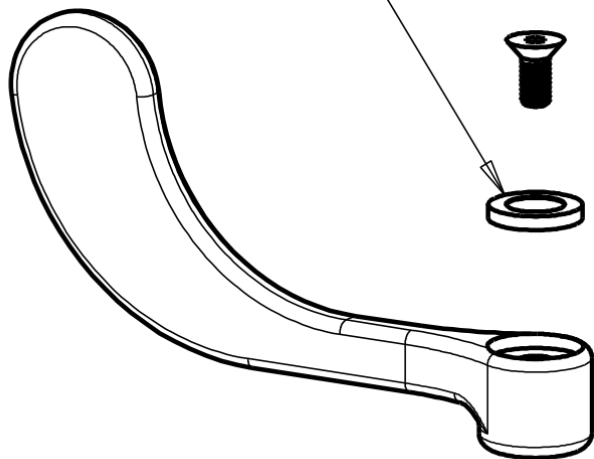

Repair Parts

895-317GN8AE73ABCP

Hot and Cold Water Sink Faucet

a Geberit company

Base Parts:

8" Rigid / Swing Gooseneck Spout GN8AJKABCP

1.0 GPM (3.8 L/min) Non-Aerating Laminar Outlet E73JKABCP

4" Wristblade Handle 317-PRJKCP

Des Plaines, IL 60018

Phone: 847-803-5000

chicagofaucets.com

Repair Parts

895-317GN8AE73ABCP

Hot and Cold Water Sink Faucet

**CHICAGO
FAUCETS** 

a Geberit company

4" Wristblade Handle
317-PRJKCP

INDEX
BUTTON (RED)
633-023JKNF

SCREW, 10-32 UNC PH 1/2
420-020JKNF

INDEX BUTTON (BLUE)
633-123JKNF

1.0 GPM (3.8 L/min) Non-Aerating Laminar Outlet
E73JKABCP

Quatern Compression Cartridge (pair)
1-099XTJKABNF (right)
1-100XTJKABNF (left)