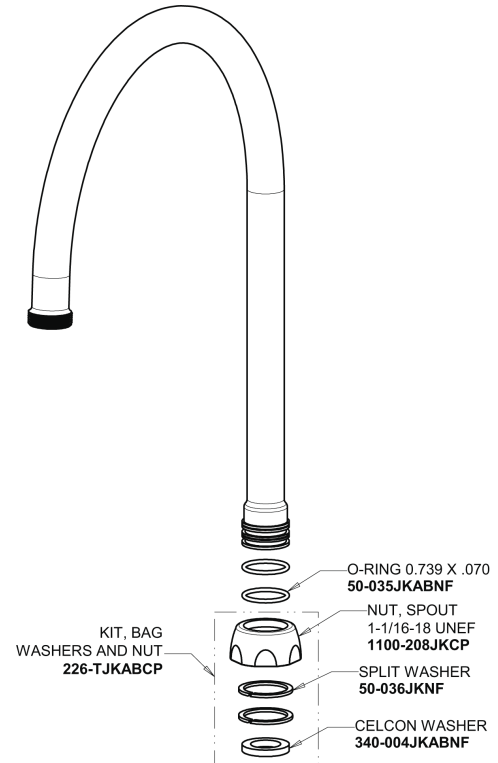

Repair Parts

895-317GN8AE72ABCP

Hot and Cold Water Sink Faucet

**CHICAGO
FAUCETS**

a Geberit company

Base Parts:

8" Rigid / Swing Gooseneck Spout GN8AJKABCP

0.5 GPM (1.9 L/min) Non-Aerating Laminar Outlet E72JKABCP

4" Wristblade Handle 317-PRJKCP

Quaturn Compression Cartridge (pair) 1-099XTJKABNF (right) 1-100XTJKABNF (left)

For Technical Assistance:

Phone: 800-TEC-TRUE (832-8783)

Email: techsupport.us@chicago faucets.com