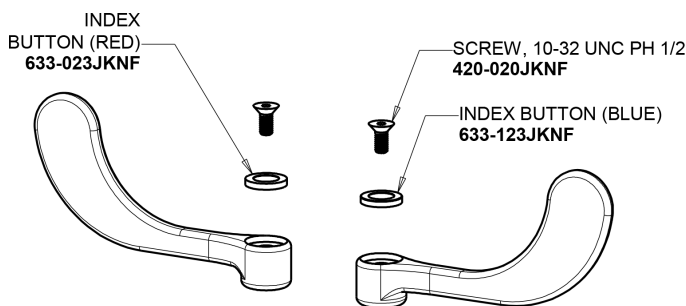

Repair Parts

895-317GN8AE72ABCP

Hot and Cold Water Sink Faucet

**CHICAGO
FAUCETS**

a Geberit company

Base Parts:

8" Rigid / Swing Gooseneck Spout GN8AJKABCP

0.5 GPM (1.9 L/min) Non-Aerating Laminar Outlet E72JKABCP

4" Wristblade Handle 317-PRJKCP

Quaturn Compression Cartridge (pair) 1-099XTJKABNF (right) 1-100XTJKABNF (left)

For Technical Assistance:

Phone: 800-TEC-TRUE (832-8783)

Email: techsupport.us@chicago faucets.com