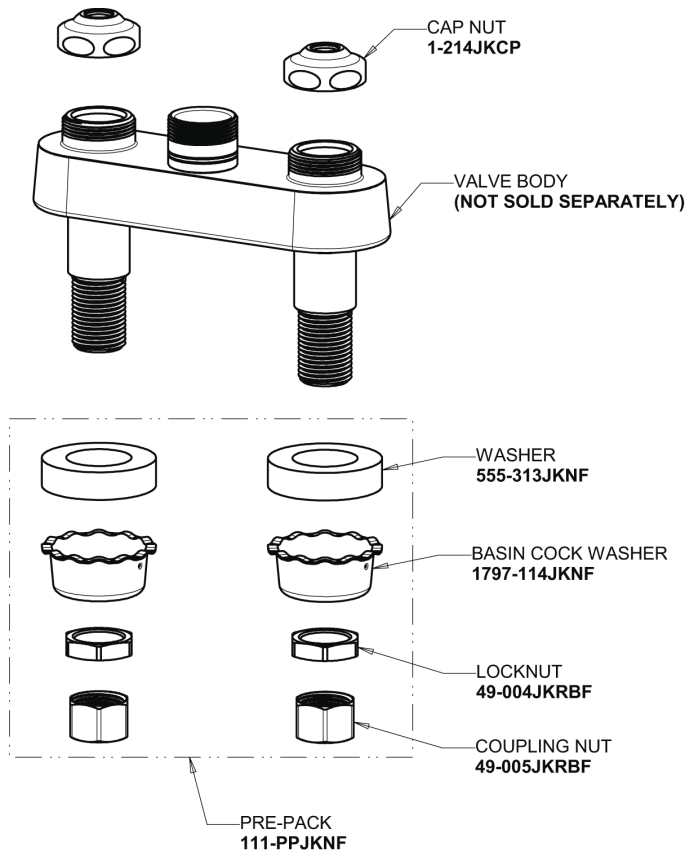

Repair Parts

895-317GN8AE72ABCP

Hot and Cold Water Sink Faucet

**CHICAGO
FAUCETS**

a Geberit company

Base Parts:

8" Rigid / Swing Gooseneck Spout GN8AJKABCP

0.5 GPM (1.9 L/min) Non-Aerating Laminar Outlet E72JKABCP

4" Wristblade Handle 317-PRJKCP

Quaturn Compression Cartridge (pair) 1-099XTJKABNF (right) 1-100XTJKABNF (left)

For Technical Assistance:

Phone: 800-TEC-TRUE (832-8783)

Email: techsupport.us@chicago faucets.com