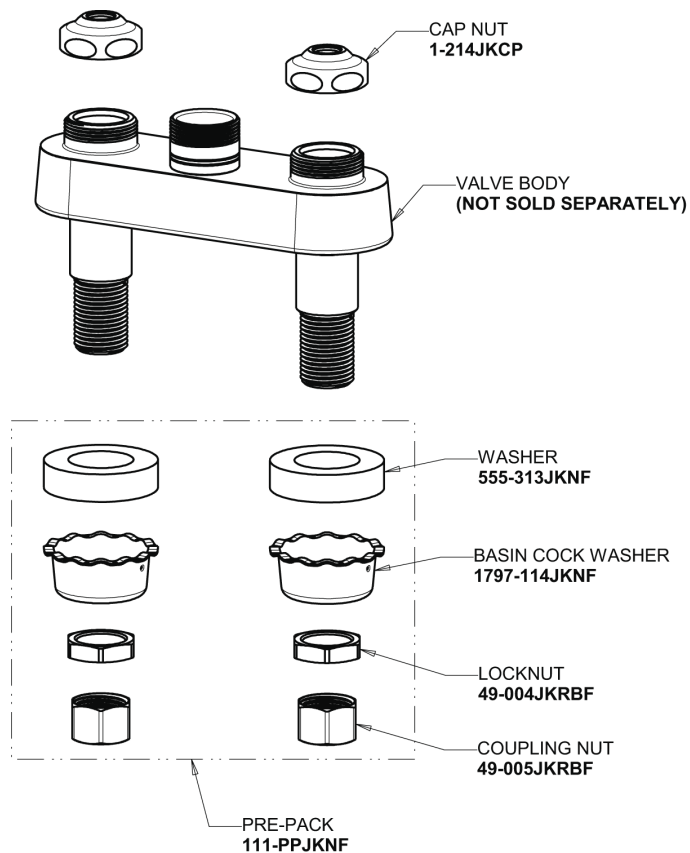

Repair Parts

895-317GN8AE35ABCP

Hot and Cold Water Sink Faucet

CHICAGO FAUCETS®

Geberit Group

Base Parts:

8" Rigid / Swing Gooseneck Spout GN8AJKABCP

1.5 GPM (5.7 L/min) Aerator E35JKABCP

4" Wristblade Handle 317-PRJKCP

Quartern Compression Cartridge (pair) 1-099XTJKABNF (right) 1-100XTJKABNF (left)

For Technical Assistance:

Phone: 800-TEC-TRUE (832-8783)

Email: techsupport.us@chicagofaucets.com