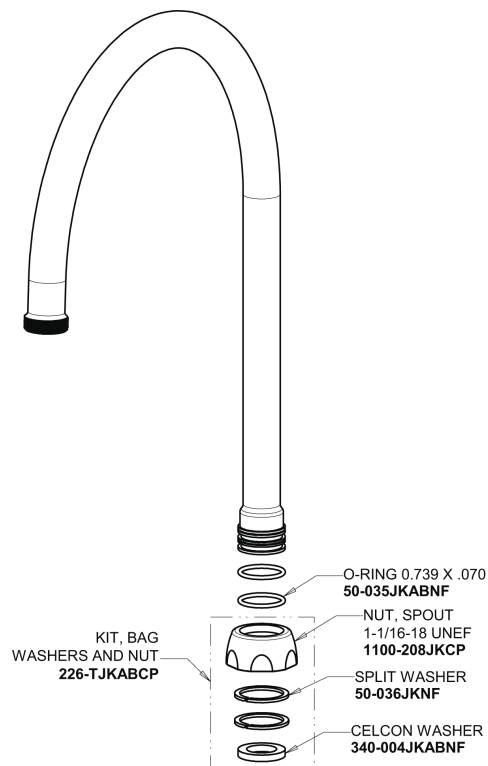

Repair Parts

895-317GN8AE35ABCP

Hot and Cold Water Sink Faucet

CHICAGO FAUCETS®

Geberit Group

Base Parts:

8" Rigid / Swing Gooseneck Spout GN8AJKABCP

1.5 GPM (5.7 L/min) Aerator E35JKABCP

4" Wristblade Handle 317-PRJKCP

Quartern Compression Cartridge (pair) 1-099XTJKABNF (right) 1-100XTJKABNF (left)

For Technical Assistance:

Phone: 800-TEC-TRUE (832-8783)

Email: techsupport.us@chicagofaucets.com