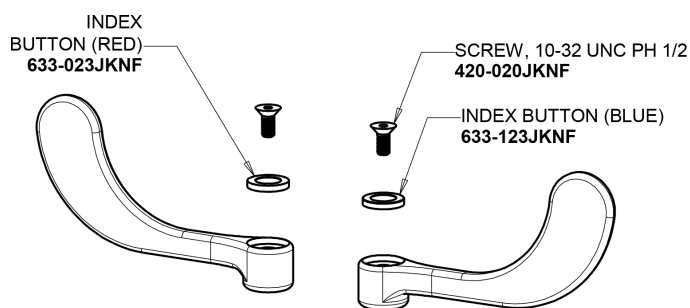

Repair Parts

895-317GN8AE35ABCP

Hot and Cold Water Sink Faucet

CHICAGO FAUCETS®

Geberit Group

Base Parts:

8" Rigid / Swing Gooseneck Spout GN8AJKABCP

1.5 GPM (5.7 L/min) Aerator E35JKABCP

4" Wristblade Handle 317-PRJKCP

Quartern Compression Cartridge (pair) 1-099XTJKABNF (right) 1-100XTJKABNF (left)

For Technical Assistance:

Phone: 800-TEC-TRUE (832-8783)

Email: techsupport.us@chicagofaucets.com