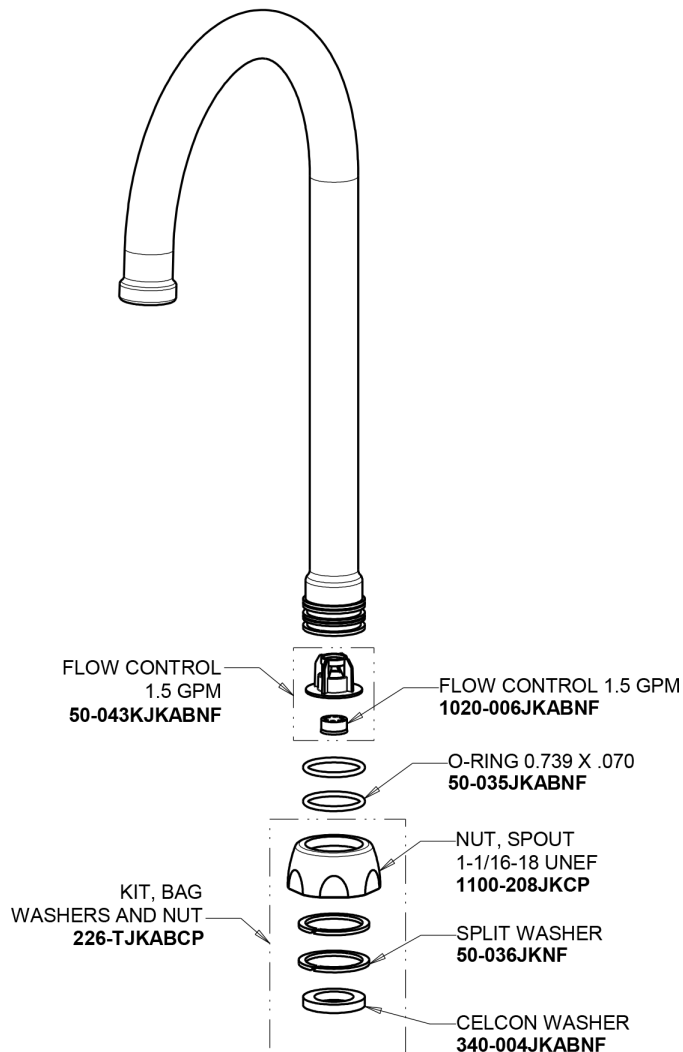

Repair Parts

895-317GN2FCXKABCP

CHICAGO FAUCETS®

Geberit Group

Base Parts:

5-1/4" Rigid / Swing Gooseneck Spout GN2FCJKABCP

4" Wristblade Handle 317-PRJKCP

Ceramic 1/4-Turn Cartridge (pair) 1-099XKJKABNF (right) 1-100XKJKABNF (left)