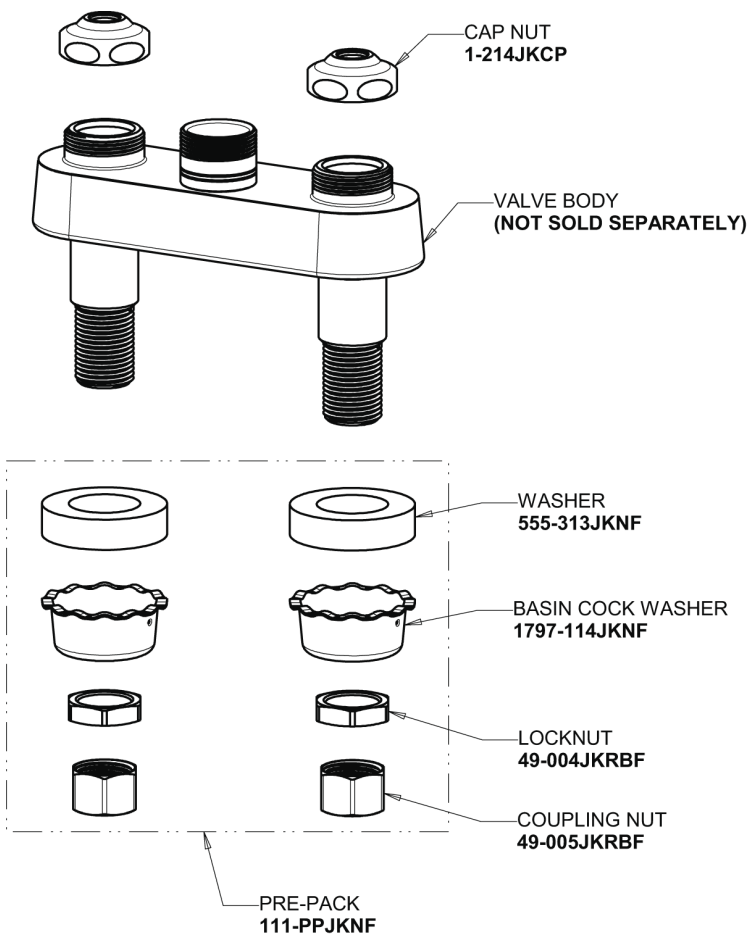

Repair Parts

895-317GN2FCXKABCP

CHICAGO FAUCETS®

Geberit Group

Base Parts:

5-1/4" Rigid / Swing Gooseneck Spout GN2FCJKABCP

4" Wristblade Handle 317-PRJKCP

Ceramic 1/4-Turn Cartridge (pair) 1-099XKJKABNF (right) 1-100XKJKABNF (left)