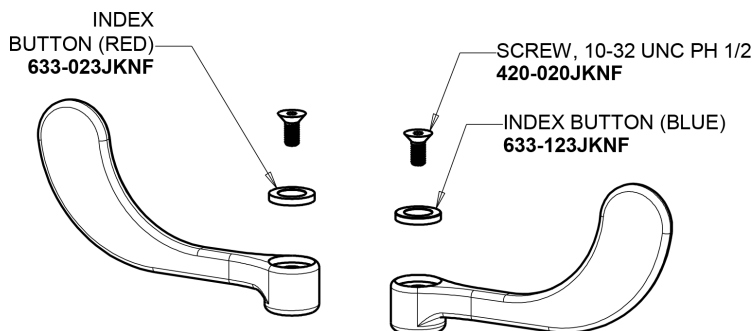

Repair Parts

895-317GN2FCXKABCP

CHICAGO FAUCETS®

Geberit Group

Base Parts:

5-1/4" Rigid / Swing Gooseneck Spout GN2FCJKABCP

4" Wristblade Handle 317-PRJKCP

Ceramic 1/4-Turn Cartridge (pair) 1-099XKJKABNF (right) 1-100XKJKABNF (left)