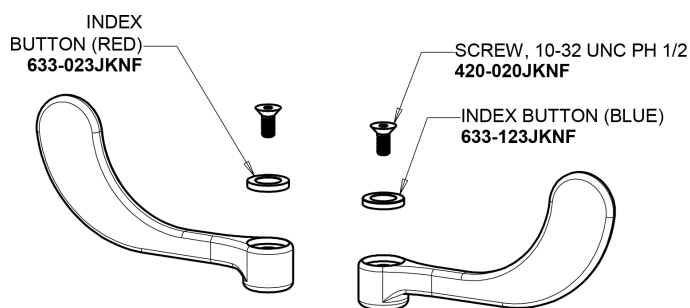

Repair Parts

895-317GN2AE73ABCP

Hot and Cold Water Sink Faucet

**CHICAGO
FAUCETS**

a Geberit company

Base Parts:

5-1/4" Rigid / Swing Gooseneck Spout GN2AJKABCP

1.0 GPM (3.8 L/min) Non-Aerating Laminar Outlet E73JKABCP

4" Wristblade Handle 317-PRJKCP

Quatern Compression Cartridge (pair) 1-099XTJKABNF (right) 1-100XTJKABNF (left)

For Technical Assistance:

Phone: 800-TEC-TRUE (832-8783)

Email: techsupport.us@chicagofaucets.com