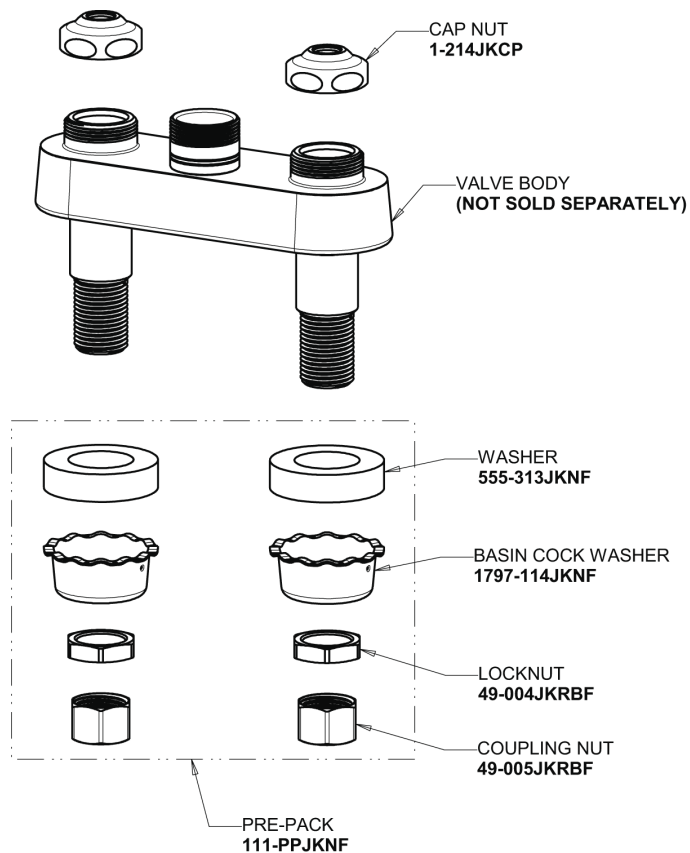

Repair Parts

895-317GN2AE73ABCP

Hot and Cold Water Sink Faucet

**CHICAGO
FAUCETS**

a Geberit company

Base Parts:

5-1/4" Rigid / Swing Gooseneck Spout GN2AJKABCP

1.0 GPM (3.8 L/min) Non-Aerating Laminar Outlet E73JKABCP

4" Wristblade Handle 317-PRJKCP

Quatern Compression Cartridge (pair) 1-099XTJKABNF (right) 1-100XTJKABNF (left)

For Technical Assistance:

Phone: 800-TEC-TRUE (832-8783)

Email: techsupport.us@chicagofaucets.com