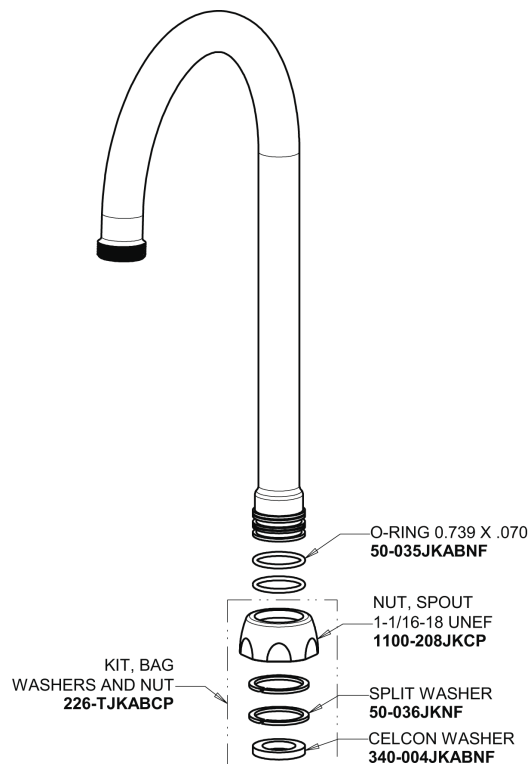

Repair Parts

895-317GN2AE73ABCP

Hot and Cold Water Sink Faucet

**CHICAGO
FAUCETS**

a Geberit company

Base Parts:

5-1/4" Rigid / Swing Gooseneck Spout GN2AJKABCP

1.0 GPM (3.8 L/min) Non-Aerating Laminar Outlet E73JKABCP

4" Wristblade Handle 317-PRJKCP

Quatern Compression Cartridge (pair) 1-099XTJKABNF (right) 1-100XTJKABNF (left)

For Technical Assistance:

Phone: 800-TEC-TRUE (832-8783)

Email: techsupport.us@chicagofaucets.com