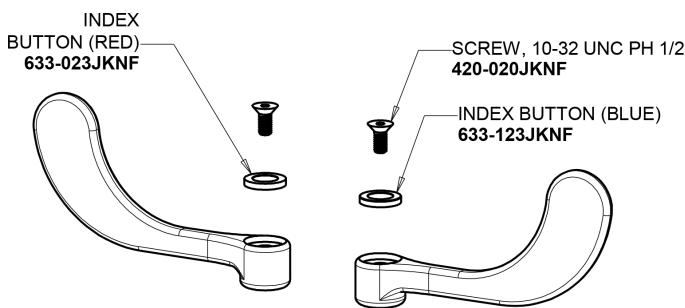

Repair Parts

895-317GN2AE72ABCP

Hot and Cold Water Sink Faucet

CHICAGO FAUCETS®

Geberit Group

Base Parts:

5-1/4" Rigid / Swing Gooseneck Spout GN2AJKABCP

0.5 GPM (1.9 L/min) Non-Aerating Laminar Outlet E72JKABCP

4" Wristblade Handle 317-PRJKCP

Quatern Compression Cartridge (pair) 1-099XTJKABNF (right) 1-100XTJKABNF (left)

For Technical Assistance:

Phone: 800-TEC-TRUE (832-8783)

Email: techsupport.us@chicagofaucets.com