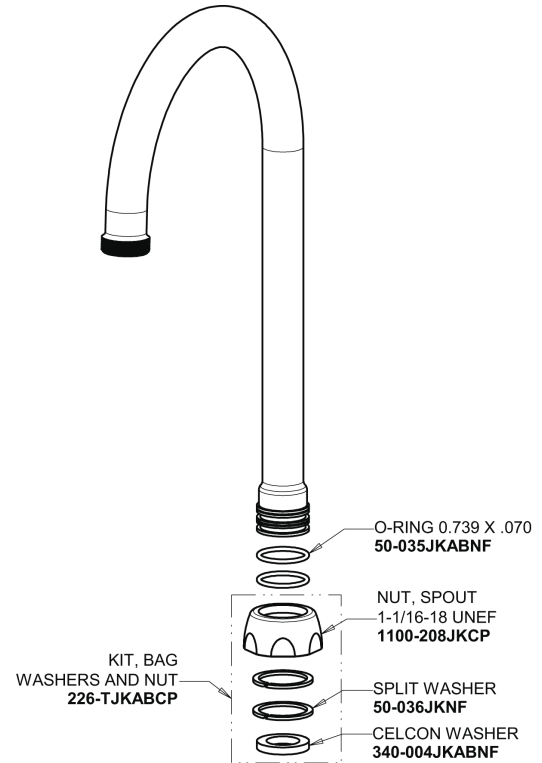

Repair Parts

895-317GN2AE72ABCP

Hot and Cold Water Sink Faucet

CHICAGO FAUCETS®

Geberit Group

Base Parts:

5-1/4" Rigid / Swing Gooseneck Spout GN2AJKABCP

0.5 GPM (1.9 L/min) Non-Aerating Laminar Outlet E72JKABCP

4" Wristblade Handle 317-PRJKCP

Quatern Compression Cartridge (pair) 1-099XTJKABNF (right) 1-100XTJKABNF (left)

For Technical Assistance:

Phone: 800-TEC-TRUE (832-8783)

Email: techsupport.us@chicagofaucets.com