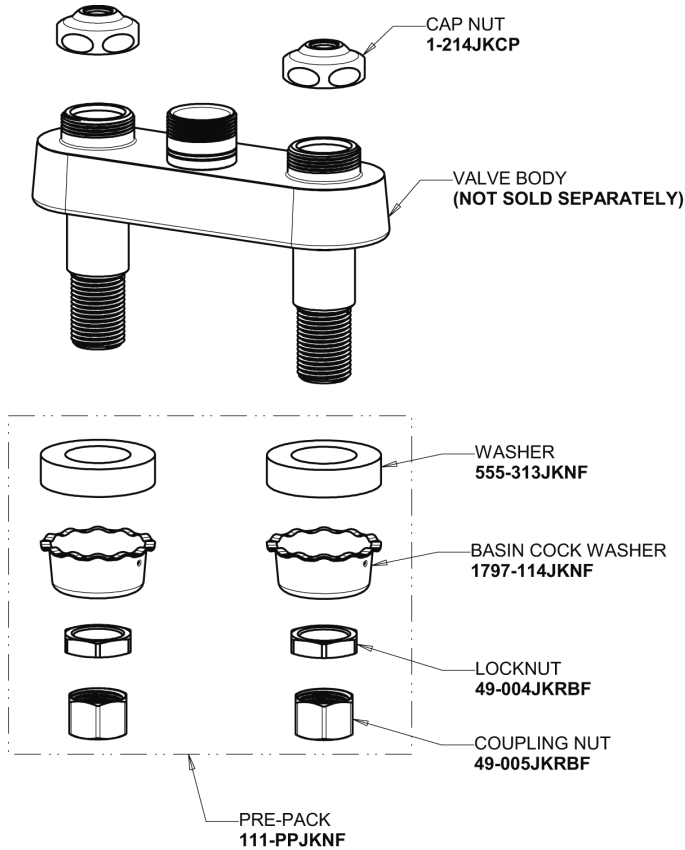

Repair Parts

895-317GN2AE72ABCP

Hot and Cold Water Sink Faucet

CHICAGO FAUCETS®

Geberit Group

Base Parts:

5-1/4" Rigid / Swing Gooseneck Spout GN2AJKABCP

0.5 GPM (1.9 L/min) Non-Aerating Laminar Outlet E72JKABCP

4" Wristblade Handle 317-PRJKCP

Quatern Compression Cartridge (pair) 1-099XTJKABNF (right) 1-100XTJKABNF (left)

For Technical Assistance:

Phone: 800-TEC-TRUE (832-8783)

Email: techsupport.us@chicagofaucets.com