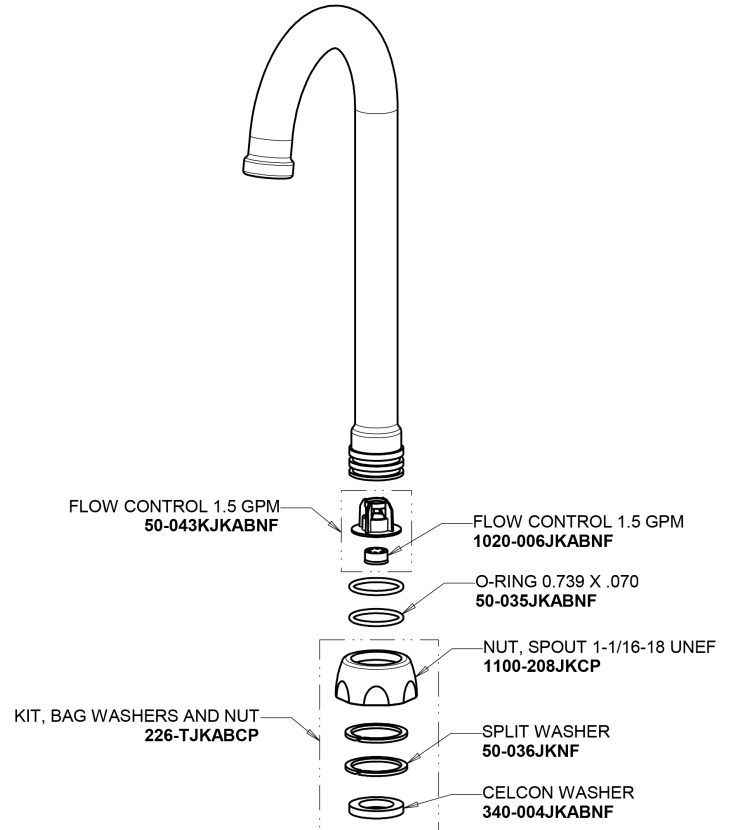

Repair Parts

895-317FCXKABCP

Hot and Cold Water Sink Faucet

**CHICAGO
FAUCETS**

a Geberit company

Base Parts:

3-1/2" Rigid / Swing Flow Control Gooseneck Spout GN1FCJKABCP

4" Wristblade Handle 317-PRJKCP

Ceramic 1/4-Turn Cartridge (pair) 1-099XKJKABNF (right) 1-100XKJKABNF (left)

For Technical Assistance:

Phone: 800-TEC-TRUE (832-8783)

Email: techsupport.us@chicago faucets.com

2100 South Clearwater Drive

Des Plaines, IL 60018