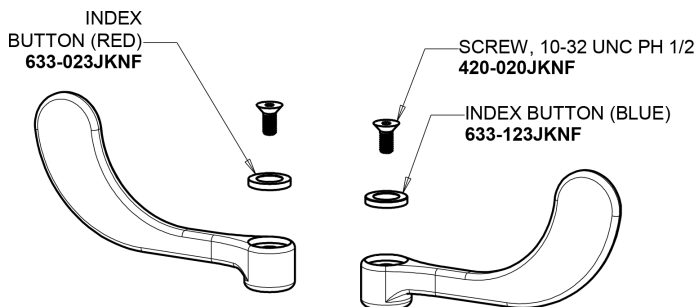

Repair Parts

895-317FCXKABCP

Hot and Cold Water Sink Faucet

**CHICAGO
FAUCETS**

a Geberit company

Base Parts:

3-1/2" Rigid / Swing Flow Control Gooseneck Spout GN1FCJKABCP

4" Wristblade Handle 317-PRJKCP

Ceramic 1/4-Turn Cartridge (pair) 1-099XKJKABNF (right) 1-100XKJKABNF (left)

For Technical Assistance:

Phone: 800-TEC-TRUE (832-8783)

Email: techsupport.us@chicago faucets.com

2100 South Clearwater Drive

Des Plaines, IL 60018