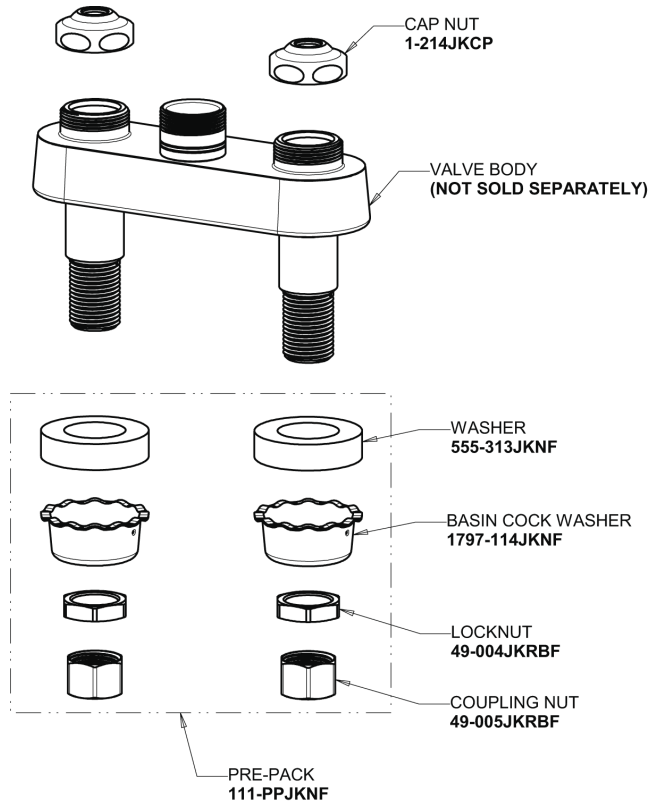

Repair Parts

895-317FCXKABCP

Hot and Cold Water Sink Faucet

**CHICAGO
FAUCETS**

a Geberit company

Base Parts:

3-1/2" Rigid / Swing Flow Control Gooseneck Spout GN1FCJKABCP

4" Wristblade Handle 317-PRJKCP

Ceramic 1/4-Turn Cartridge (pair) 1-099XKJKABNF (right) 1-100XKJKABNF (left)

For Technical Assistance:

Phone: 800-TEC-TRUE (832-8783)

Email: techsupport.us@chicago faucets.com

2100 South Clearwater Drive

Des Plaines, IL 60018