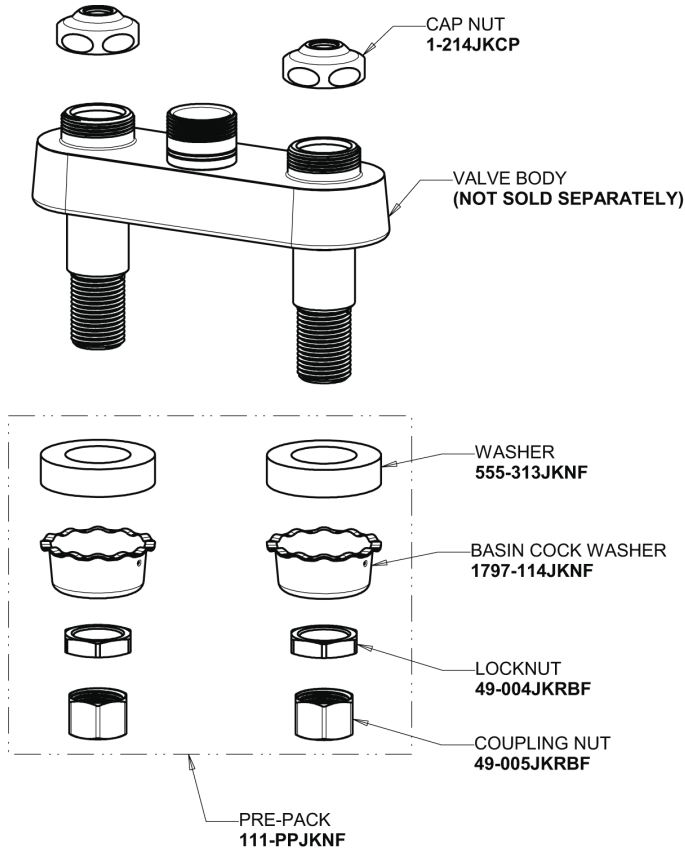

# Repair Parts

895-317E36VPABCP

Hot and Cold Water Sink Faucet

**CHICAGO  
FAUCETS**

a Geberit company

## Base Parts: