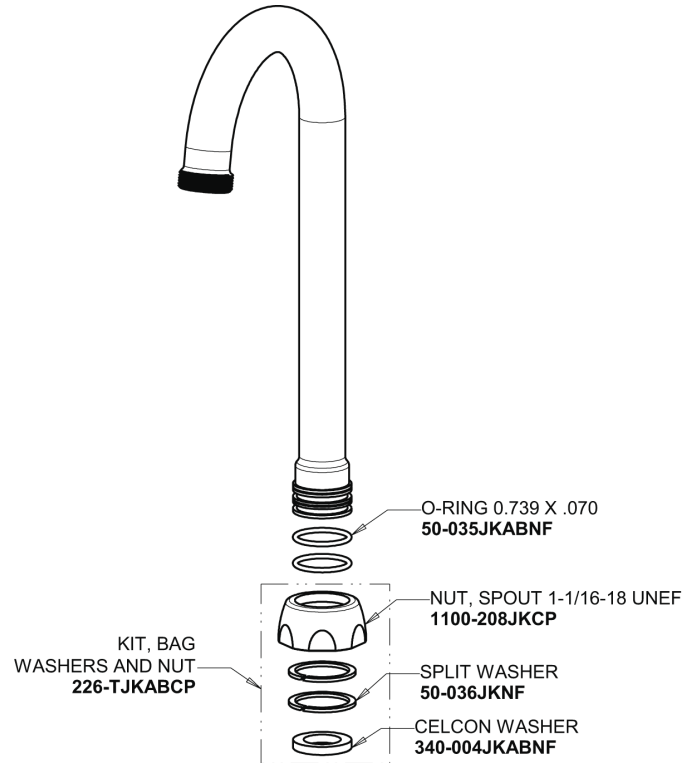

# Repair Parts

895-317E36VPABCP

Hot and Cold Water Sink Faucet

**CHICAGO  
FAUCETS**

a Geberit company

## Base Parts:

## 4" Wristblade Handle 317-PRJKCP

## 3-1/2" Rigid / Swing Gooseneck Spout GN1AJKABCP