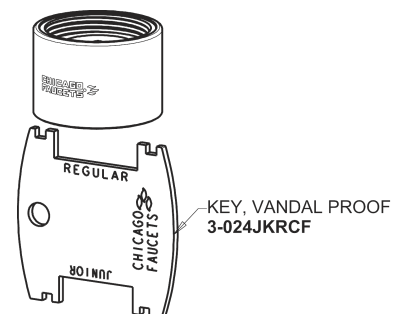

Quatrum Compression Cartridge (pair) 1-099XTJKABNF (right) 1-100XTJKABNF (left)

1.5 GPM (5.7 L/min) Vandal Proof Non-Aerating Laminar Outlet E36VPJKABCP