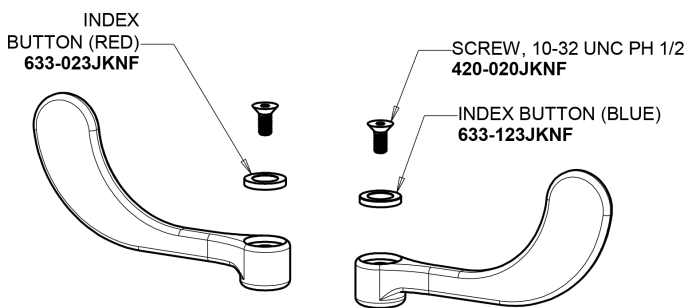

4" Wristblade Handle 317-PRJKCP