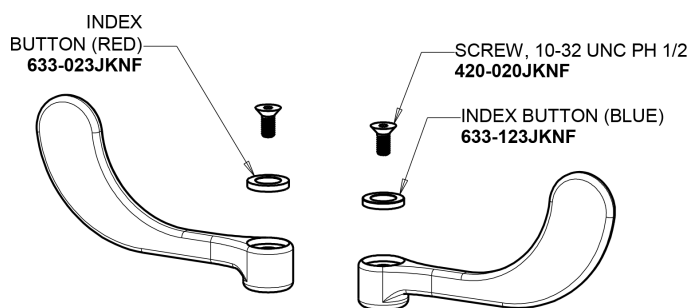

Repair Parts

895-317E36ABCP

Hot and Cold Water Sink Faucet

CHICAGO FAUCETS®

Geberit Group

Base Parts:

3-1/2" Rigid / Swing Gooseneck Spout GN1AJKABCP

1.5 GPM (5.7 L/min) Non-Aerating Laminar Outlet E36JKABCP

4" Wristblade Handle 317-PRJKCP

Quatern Compression Cartridge (pair) 1-099XTJKABNF (right) 1-100XTJKABNF (left)

For Technical Assistance:

Phone: 800-TEC-TRUE (832-8783)

Email: techsupport.us@chicagofaucets.com