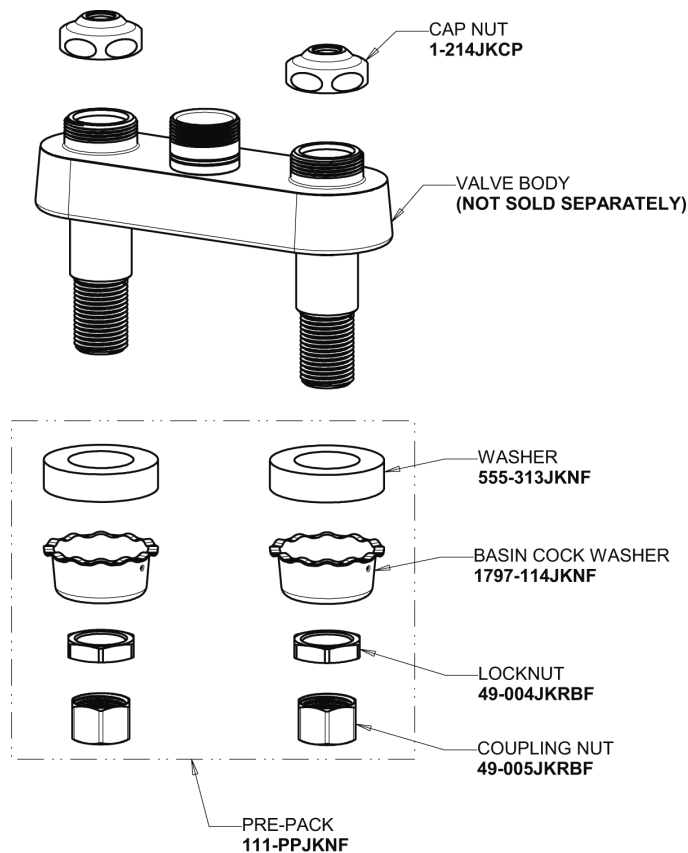

Repair Parts

895-317E36ABCP

Hot and Cold Water Sink Faucet

CHICAGO FAUCETS®

Geberit Group

Base Parts:

3-1/2" Rigid / Swing Gooseneck Spout GN1AJKABCP

1.5 GPM (5.7 L/min) Non-Aerating Laminar Outlet E36JKABCP

4" Wristblade Handle 317-PRJKCP

Quatern Compression Cartridge (pair) 1-099XTJKABNF (right) 1-100XTJKABNF (left)

For Technical Assistance:

Phone: 800-TEC-TRUE (832-8783)

Email: techsupport.us@chicagofaucets.com