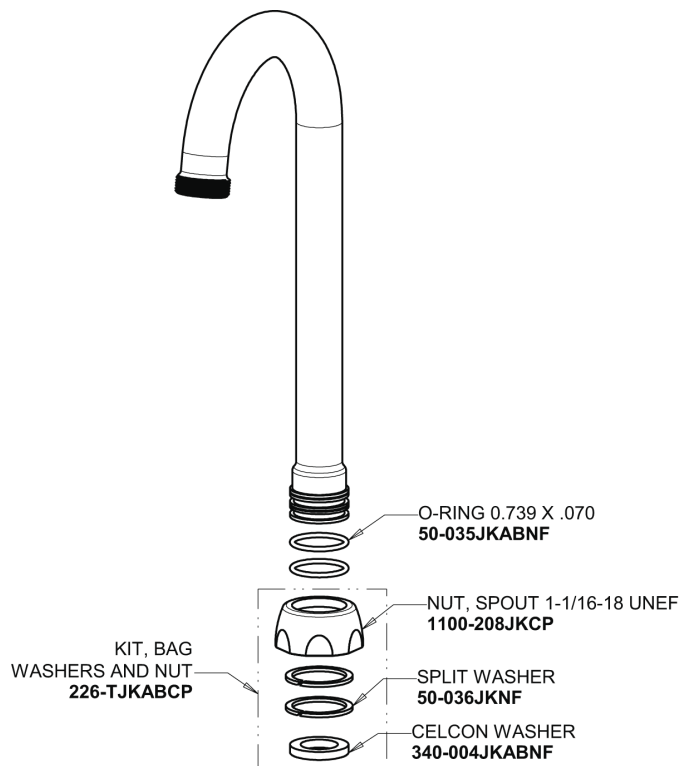

Repair Parts

895-317E36ABCP

Hot and Cold Water Sink Faucet

CHICAGO FAUCETS®

Geberit Group

Base Parts:

3-1/2" Rigid / Swing Gooseneck Spout GN1AJKABCP

1.5 GPM (5.7 L/min) Non-Aerating Laminar Outlet E36JKABCP

4" Wristblade Handle 317-PRJKCP

Quatern Compression Cartridge (pair) 1-099XTJKABNF (right) 1-100XTJKABNF (left)

For Technical Assistance:

Phone: 800-TEC-TRUE (832-8783)

Email: techsupport.us@chicagofaucets.com