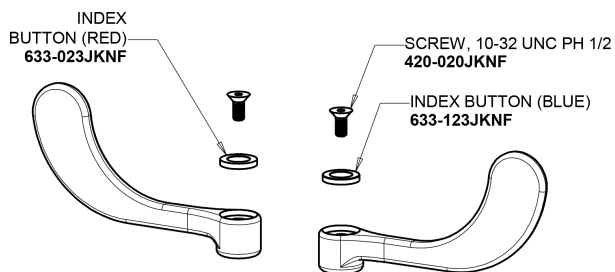

Repair Parts

894-E73-317XKABCP

Hot and Cold Water Sink Faucet with Pop-up Waste

CHICAGO FAUCETS®

Geberit Group

Base Parts:

4" Wristblade Handle 317-PRJKCP

3-1/2" Rigid / Swing Gooseneck Spout GN1AJKABCP

1.0 GPM (3.8 L/min) Non-Aerating Laminar Outlet E73JKABCP

Ceramic 1/4-Turn Cartridge (pair) 1-099XKJKABNF (right) 1-100XKJKABNF (left)

For Technical Assistance:

Phone: 800-TEC-TRUE (832-8783)

Email: techsupport.us@chicagofaucets.com