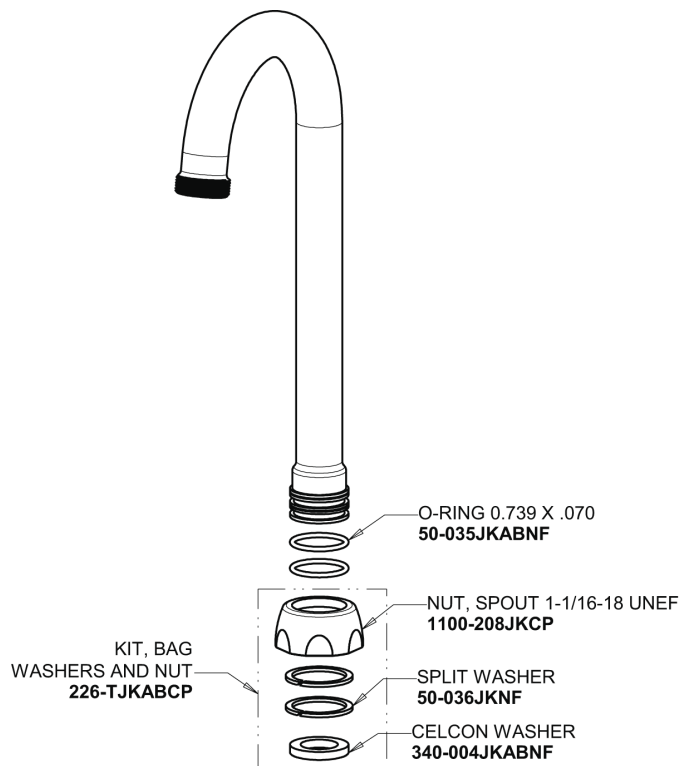

Repair Parts

894-E73-317XKABCP

Hot and Cold Water Sink Faucet with Pop-up Waste

CHICAGO FAUCETS®

Geberit Group

Base Parts:

4" Wristblade Handle 317-PRJKCP

3-1/2" Rigid / Swing Gooseneck Spout GN1AJKABCP

1.0 GPM (3.8 L/min) Non-Aerating Laminar Outlet E73JKABCP

Ceramic 1/4-Turn Cartridge (pair) 1-099XKJKABNF (right) 1-100XKJKABNF (left)

For Technical Assistance:

Phone: 800-TEC-TRUE (832-8783)

Email: techsupport.us@chicagofaucets.com