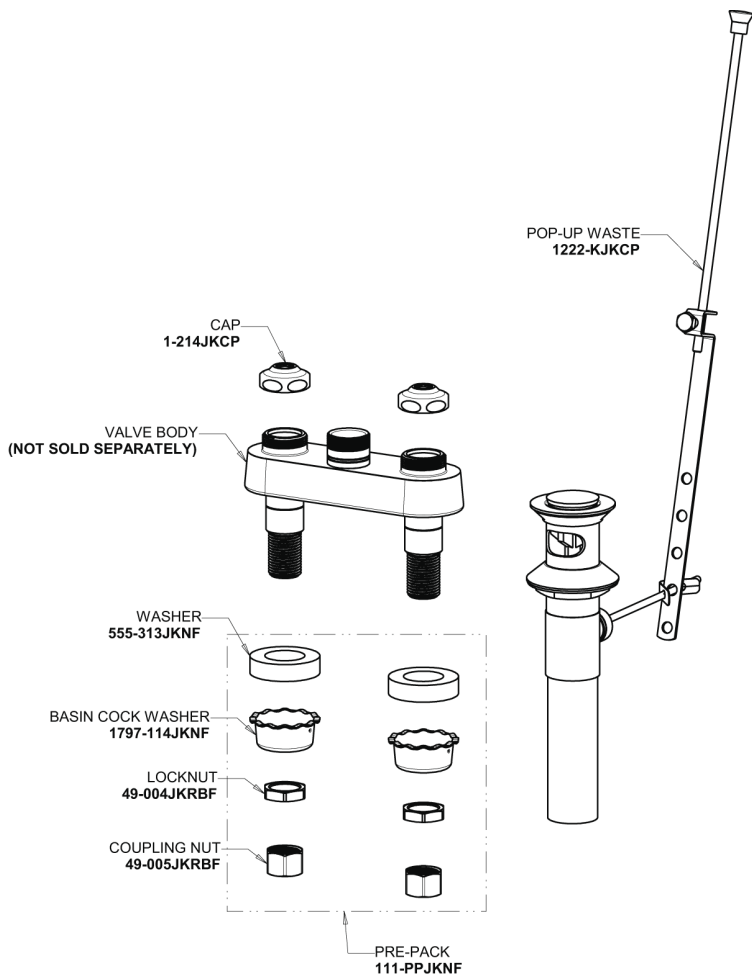

Repair Parts

894-E73-317XKABCP

Hot and Cold Water Sink Faucet with Pop-up Waste

CHICAGO FAUCETS®

Geberit Group

Base Parts:

4" Wristblade Handle 317-PRJKCP

3-1/2" Rigid / Swing Gooseneck Spout GN1AJKABCP

1.0 GPM (3.8 L/min) Non-Aerating Laminar Outlet E73JKABCP

Ceramic 1/4-Turn Cartridge (pair) 1-099XKJKABNF (right) 1-100XKJKABNF (left)

For Technical Assistance:

Phone: 800-TEC-TRUE (832-8783)

Email: techsupport.us@chicagofaucets.com