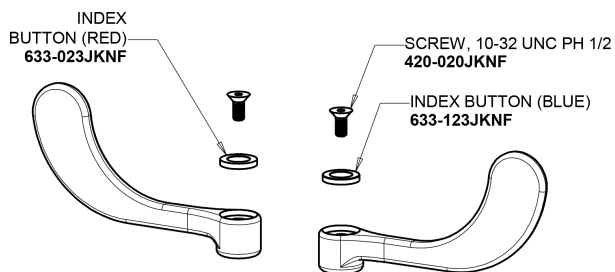

Repair Parts

894-E35-317ABCP

Hot and Cold Water Sink Faucet with Pop-up Waste

CHICAGO FAUCETS®

Geberit Group

Base Parts:

4" Wristblade Handle 317-PRJKCP

3-1/2" Rigid / Swing Gooseneck Spout GN1AJKABCP

1.5 GPM (5.7 L/min) Aerator E35JKABCP

Quatern Compression Cartridge (pair) 1-099XTJKABNF (right) 1-100XTJKABNF (left)

For Technical Assistance:

Phone: 800-TEC-TRUE (832-8783)

Email: techsupport.us@chicago faucets.com

2100 South Clearwater Drive

Des Plaines, IL 60018

Phone: 847-803-5000

chicago faucets.com