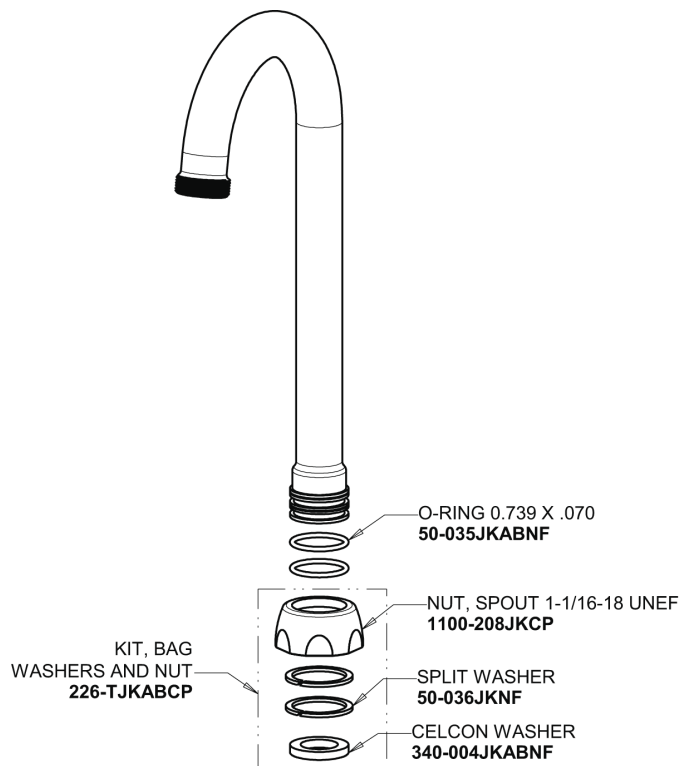

3-1/2" Rigid / Swing Gooseneck Spout GN1AJKABCP

1.5 GPM (5.7 L/min) Aerator E35JKABCP

Quatern Compression Cartridge (pair) 1-099XTJKABNF (right) 1-100XTJKABNF (left)

For Technical Assistance:

Phone: 800-TEC-TRUE (832-8783)

Email: techsupport.us@chicago faucets.com

2100 South Clearwater Drive

Des Plaines, IL 60018

Phone: 847-803-5000

chicago faucets.com