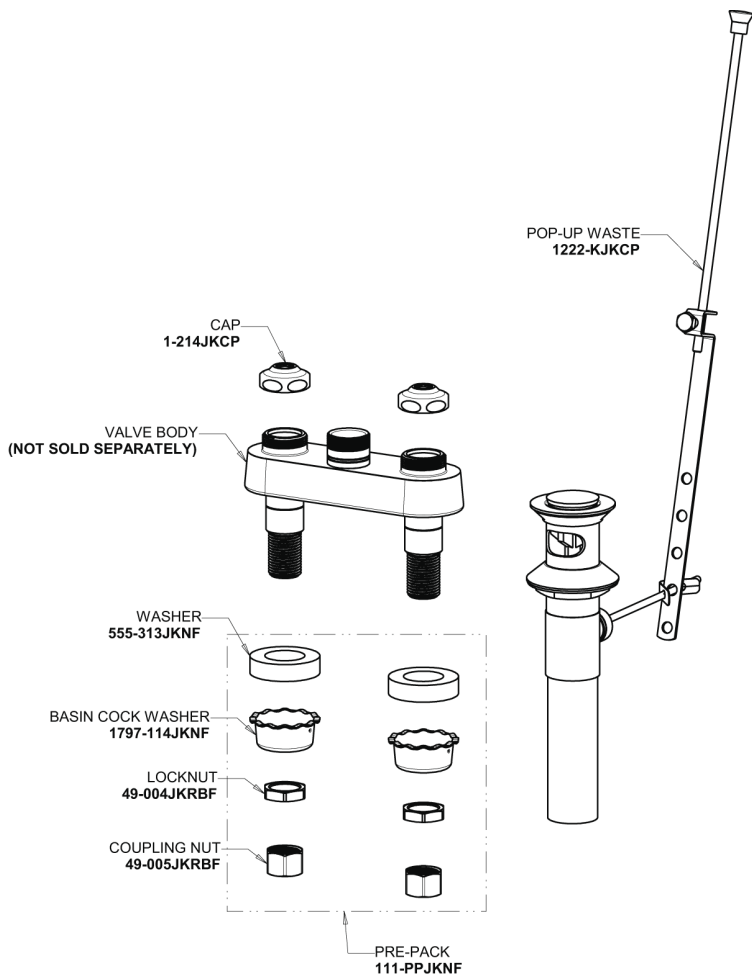

# Repair Parts

894-E35-317ABCP

Hot and Cold Water Sink Faucet with Pop-up Waste

## Base Parts: